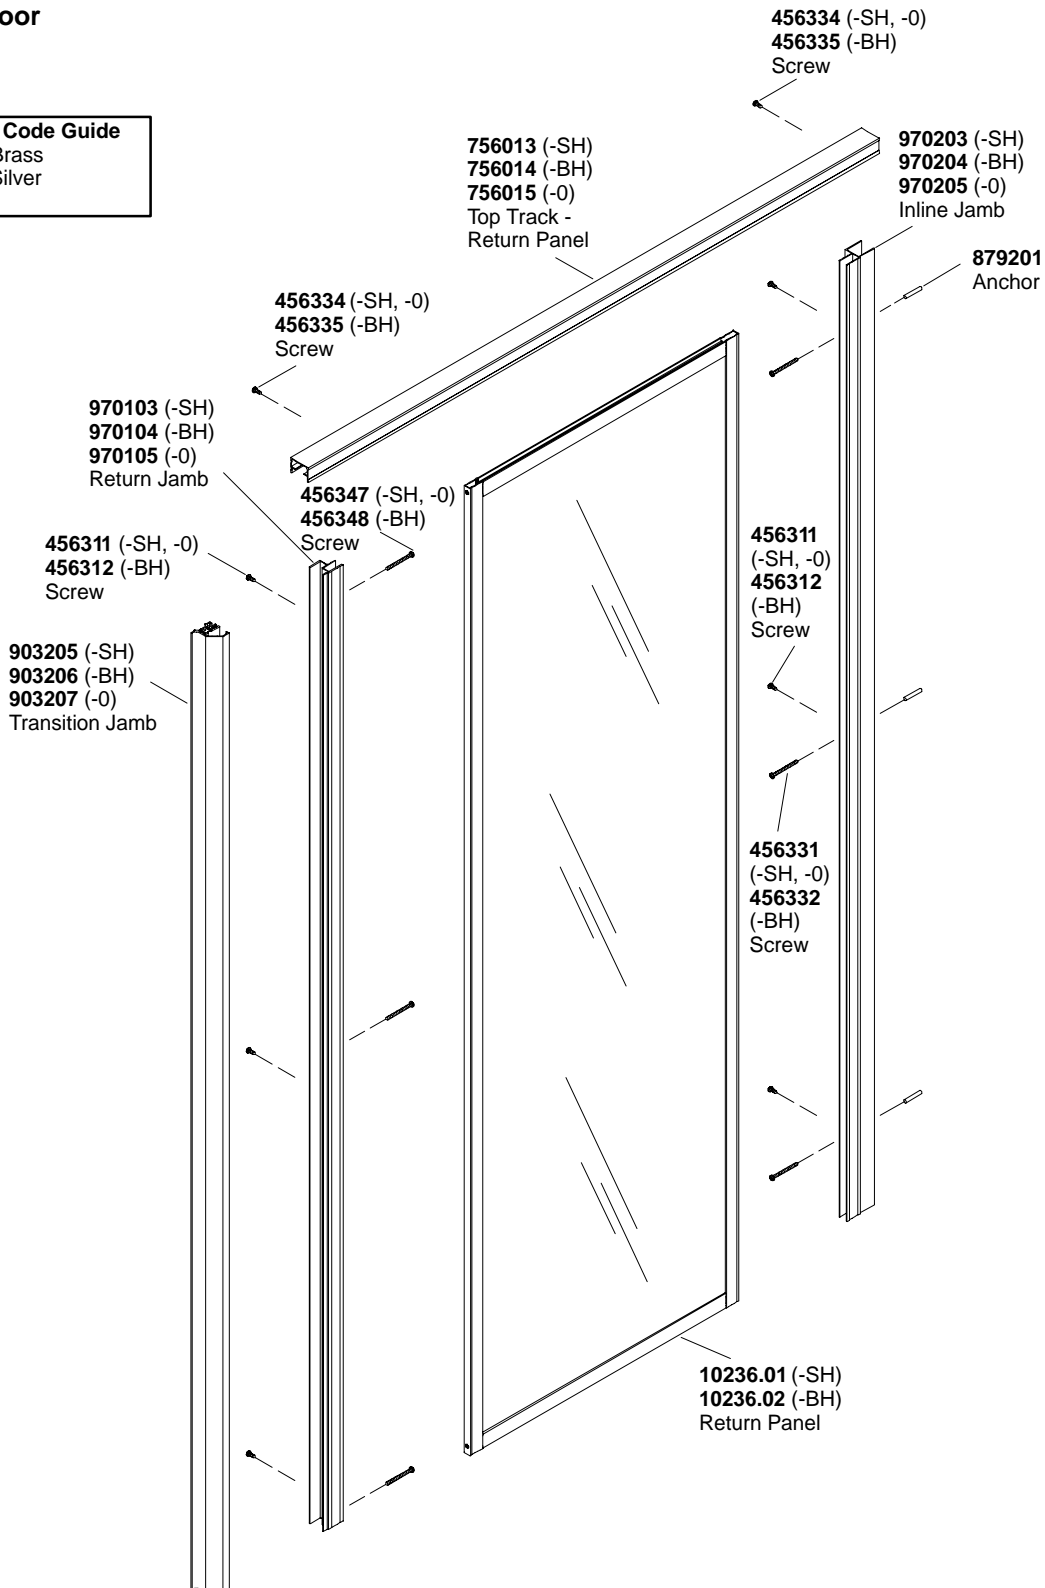

Obscure Glass
30" x 71" door

RETURN PANEL

Finish/Color Code Guide

-BH = Bright Brass
-SH = Bright Silver
-0 = White

****Finish/color code must be specified when ordering.**