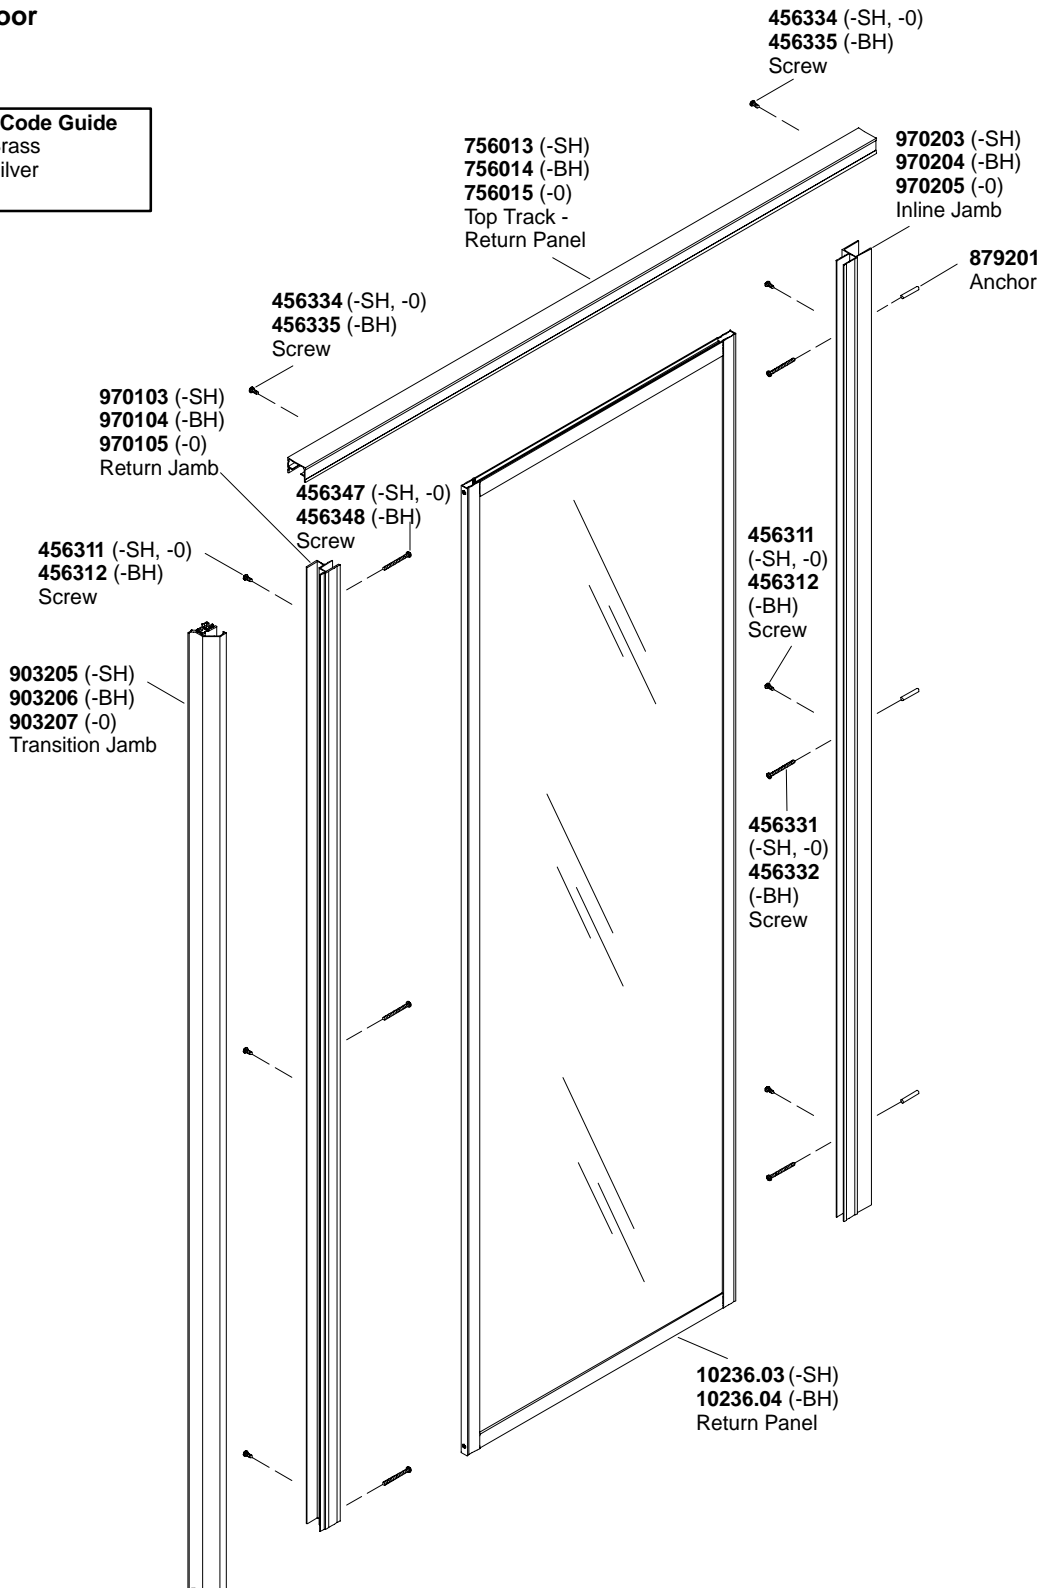

Crystal Clear Glass
30" x 71" door

RETURN PANEL

Finish/Color Code Guide

-BH = Bright Brass
 -SH = Bright Silver
 -0 = White

****Finish/color code must be specified when ordering.**