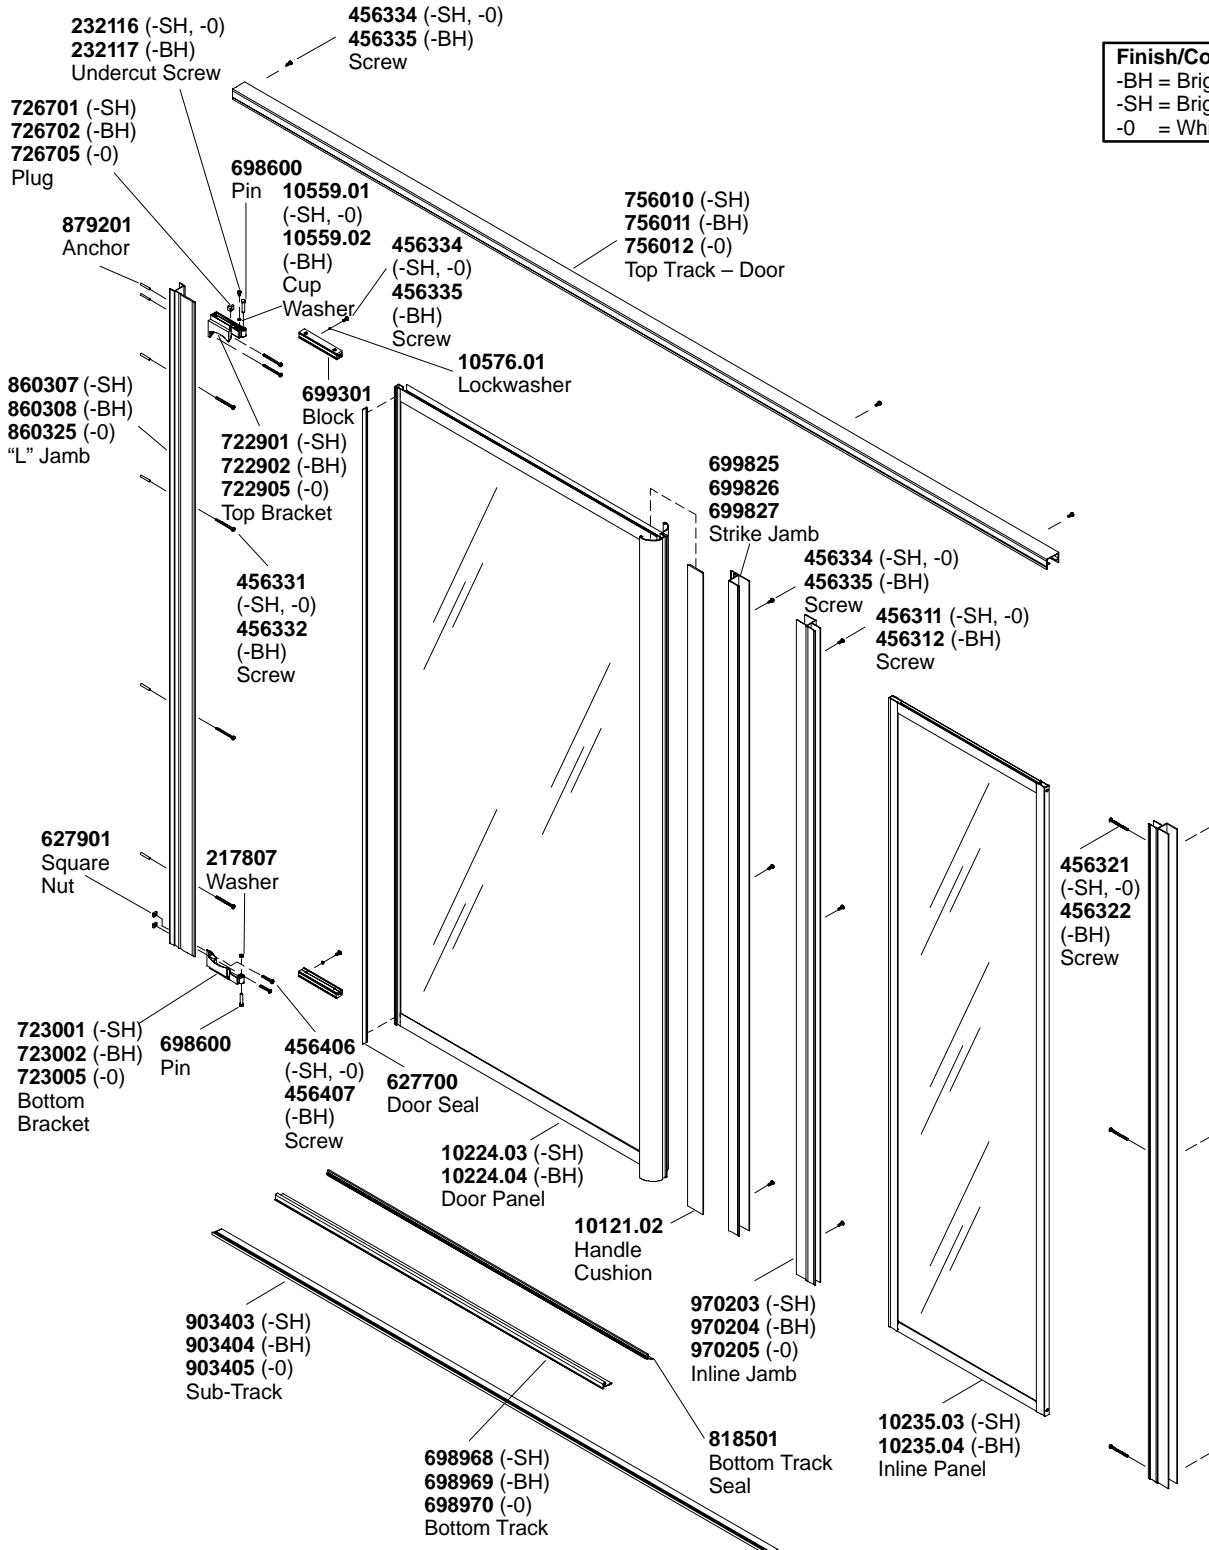

Crystal Clear Glass 30" x 71" door

DOOR AND INLINE PANEL

**Finish/color code must be specified when ordering.