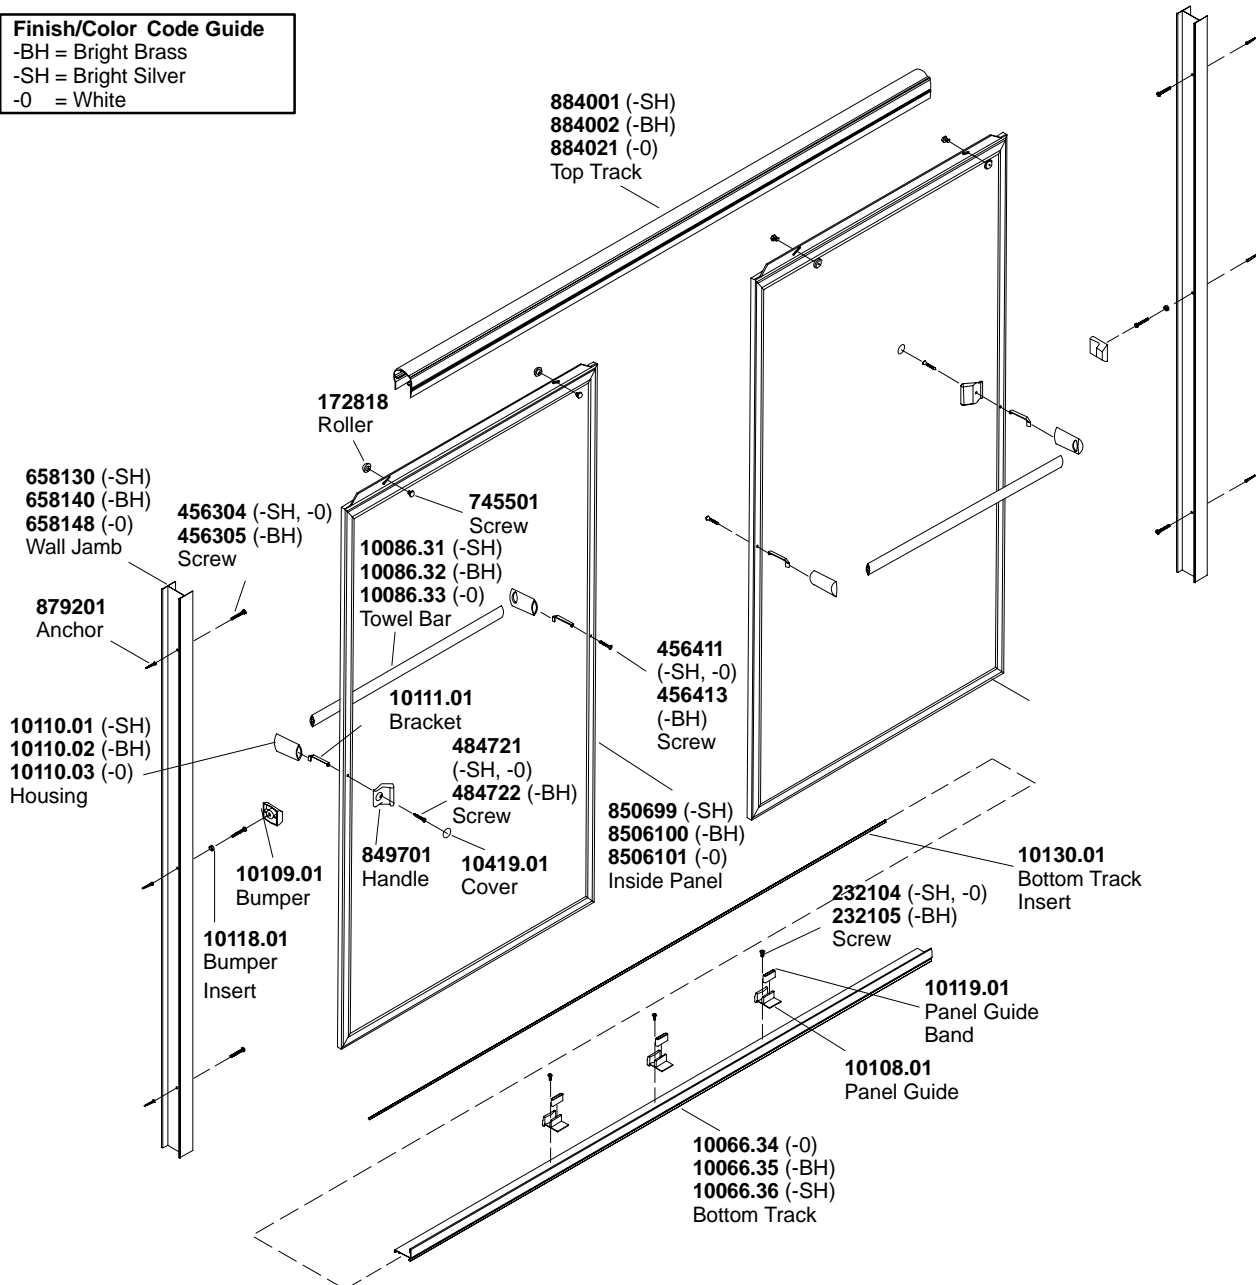

Memoirs Glass 57" to 59" x 58"

Finish/Color Code Guide

-BH = Bright Brass
-SH = Bright Silver
-0 = White

**Finish/color code must be specified when ordering.