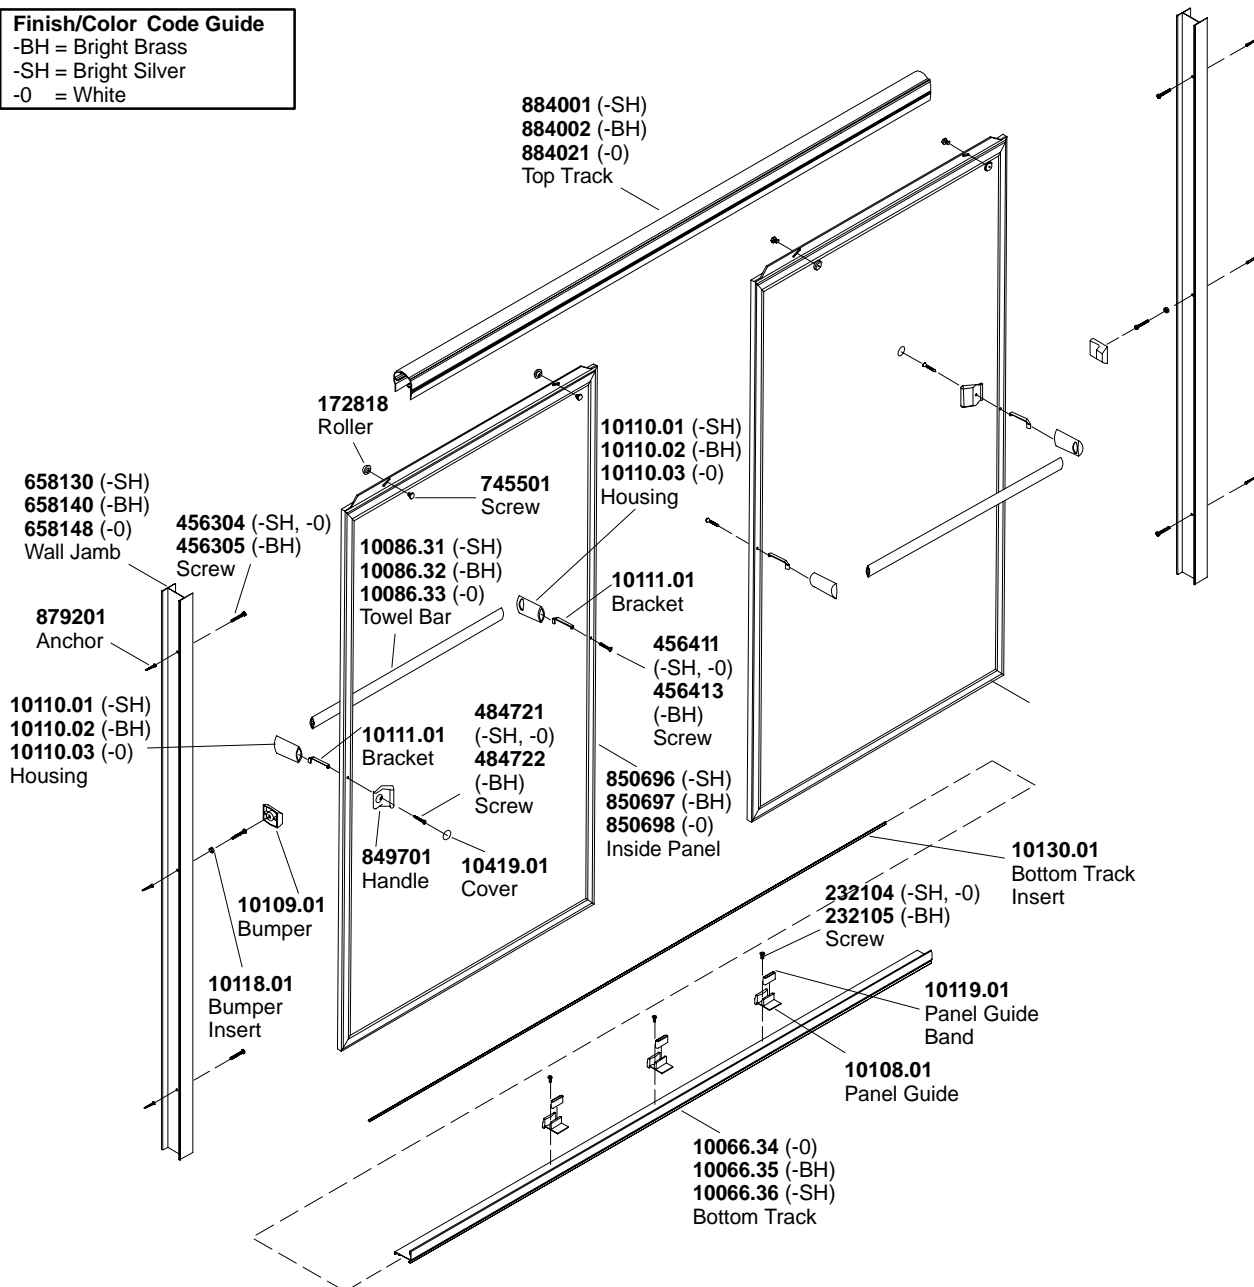

Etchings Glass 57" to 59" x 58"

Finish/Color Code Guide

-BH = Bright Brass
-SH = Bright Silver
-0 = White

**Finish/color code must be specified when ordering.