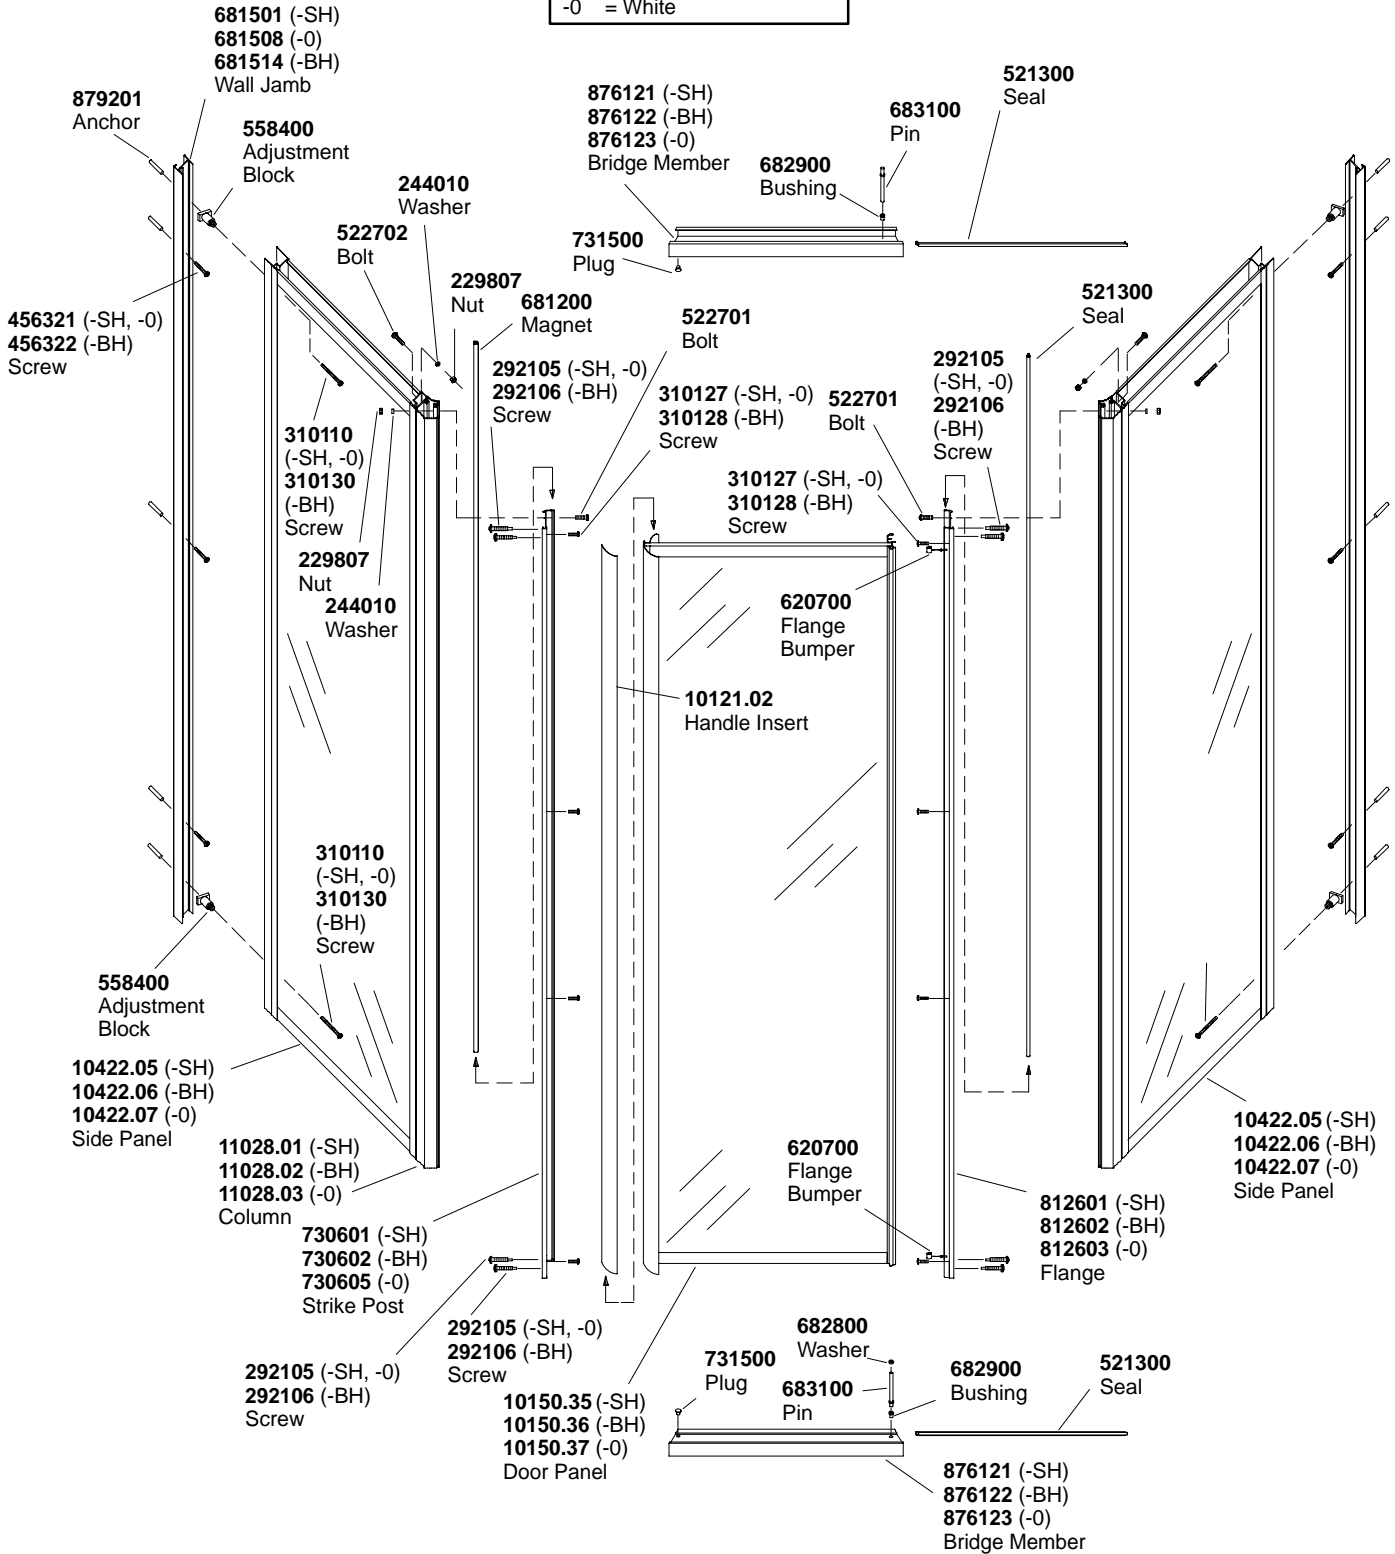

### Memoirs Glass

19-1/4" x 27-1/2" x 19-1/4" x 72"

#### Finish/Color Code Guide

-BH = Bright Brass  
-SH = Bright Silver  
-0 = White

\*\*Finish/color code must be specified when ordering.