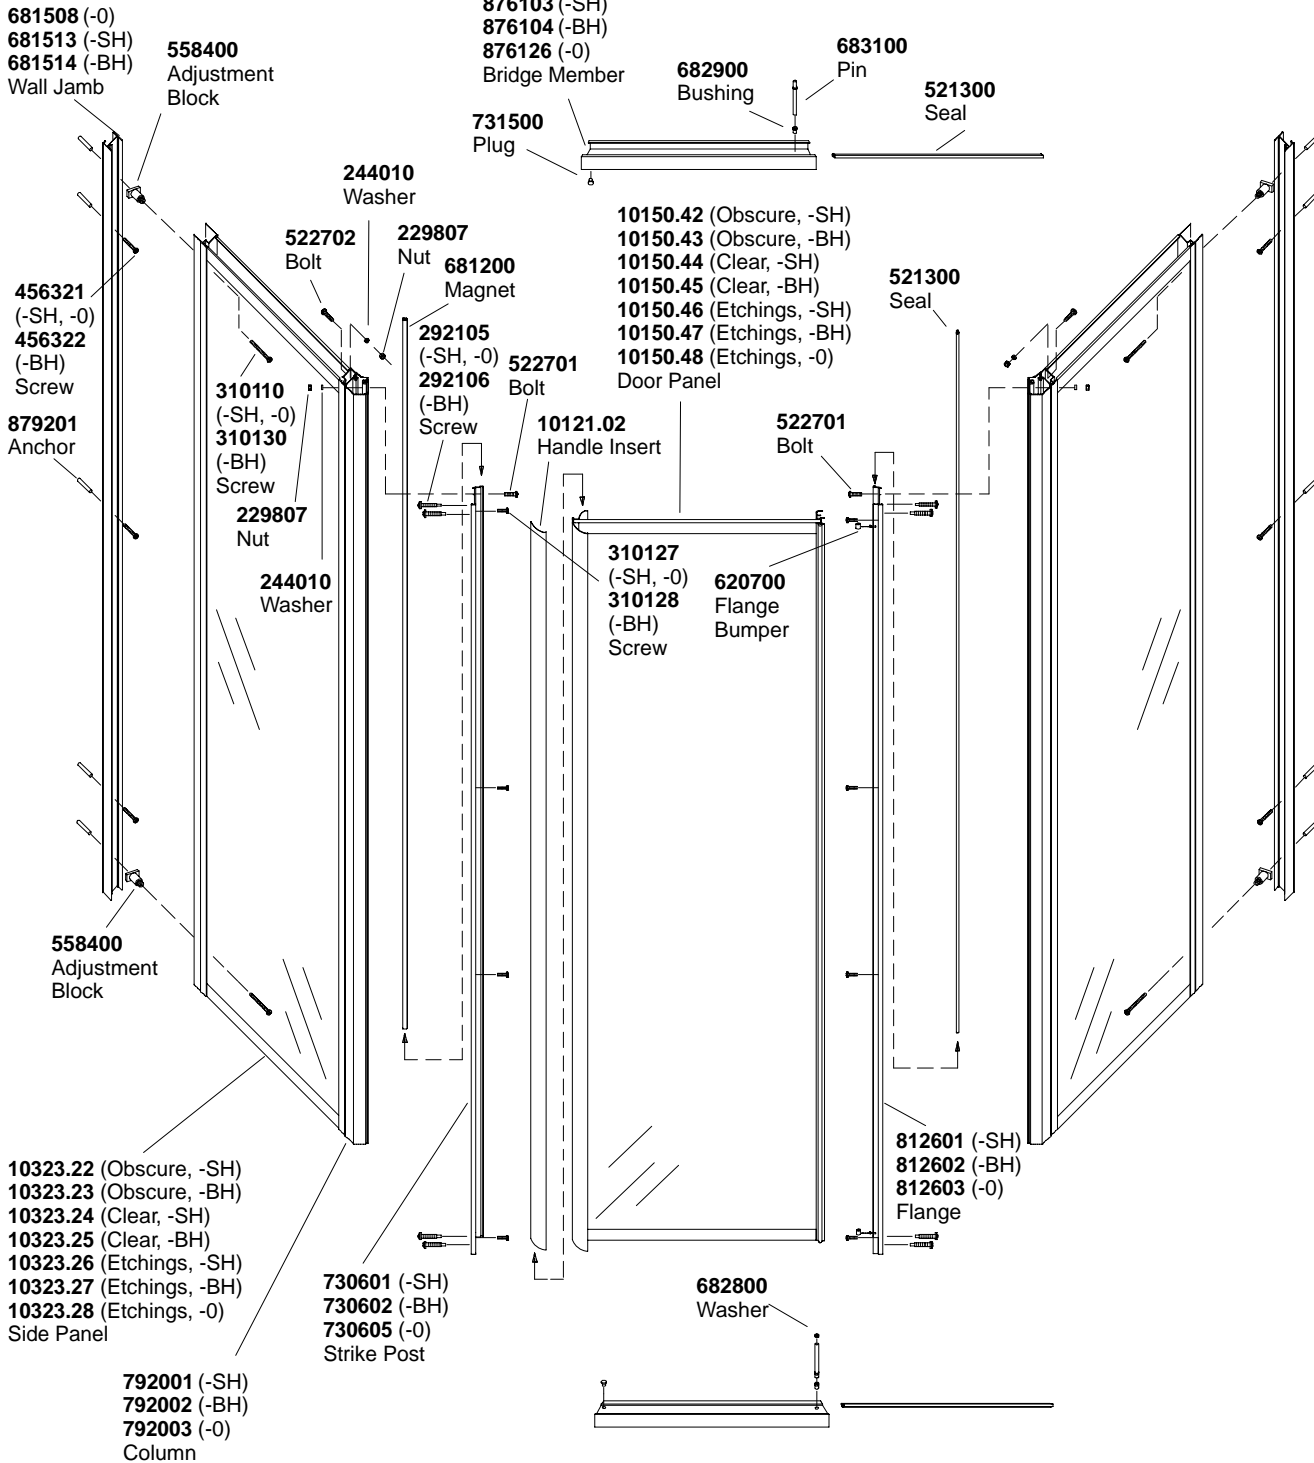

Obscure Glass

Crystal Clear Glass

Etchings Glass

15-1/2" x 27-1/4" x 15-1/2" x 72"

Finish/Color Code Guide	
-BH	= Bright Brass
-SH	= Bright Silver
-0	= White

**Finish/color code must be specified when ordering.