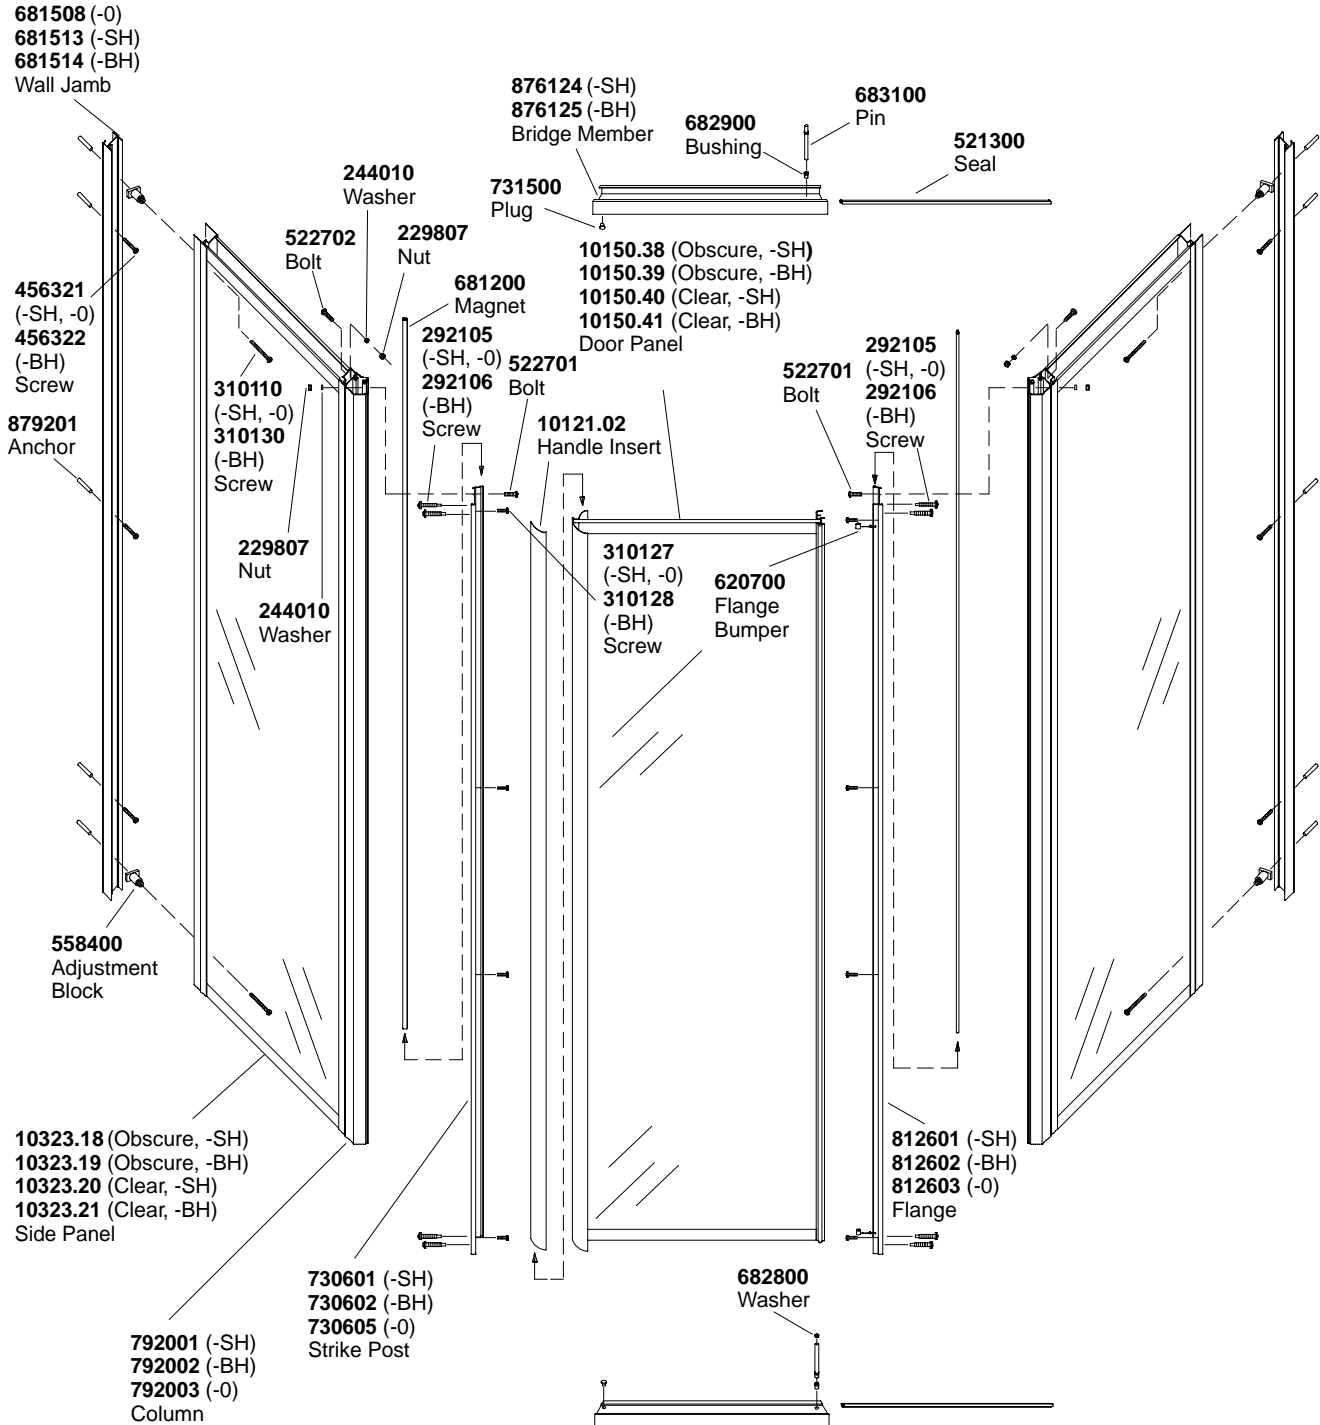

Obscure Glass

Crystal Clear Glass

18-1/2" x 24-1/4" x 18-1/2" x 72"

Finish/Color Code Guide	
-BH	= Bright Brass
-SH	= Bright Silver
-0	= White

**Finish/color code must be specified when ordering.