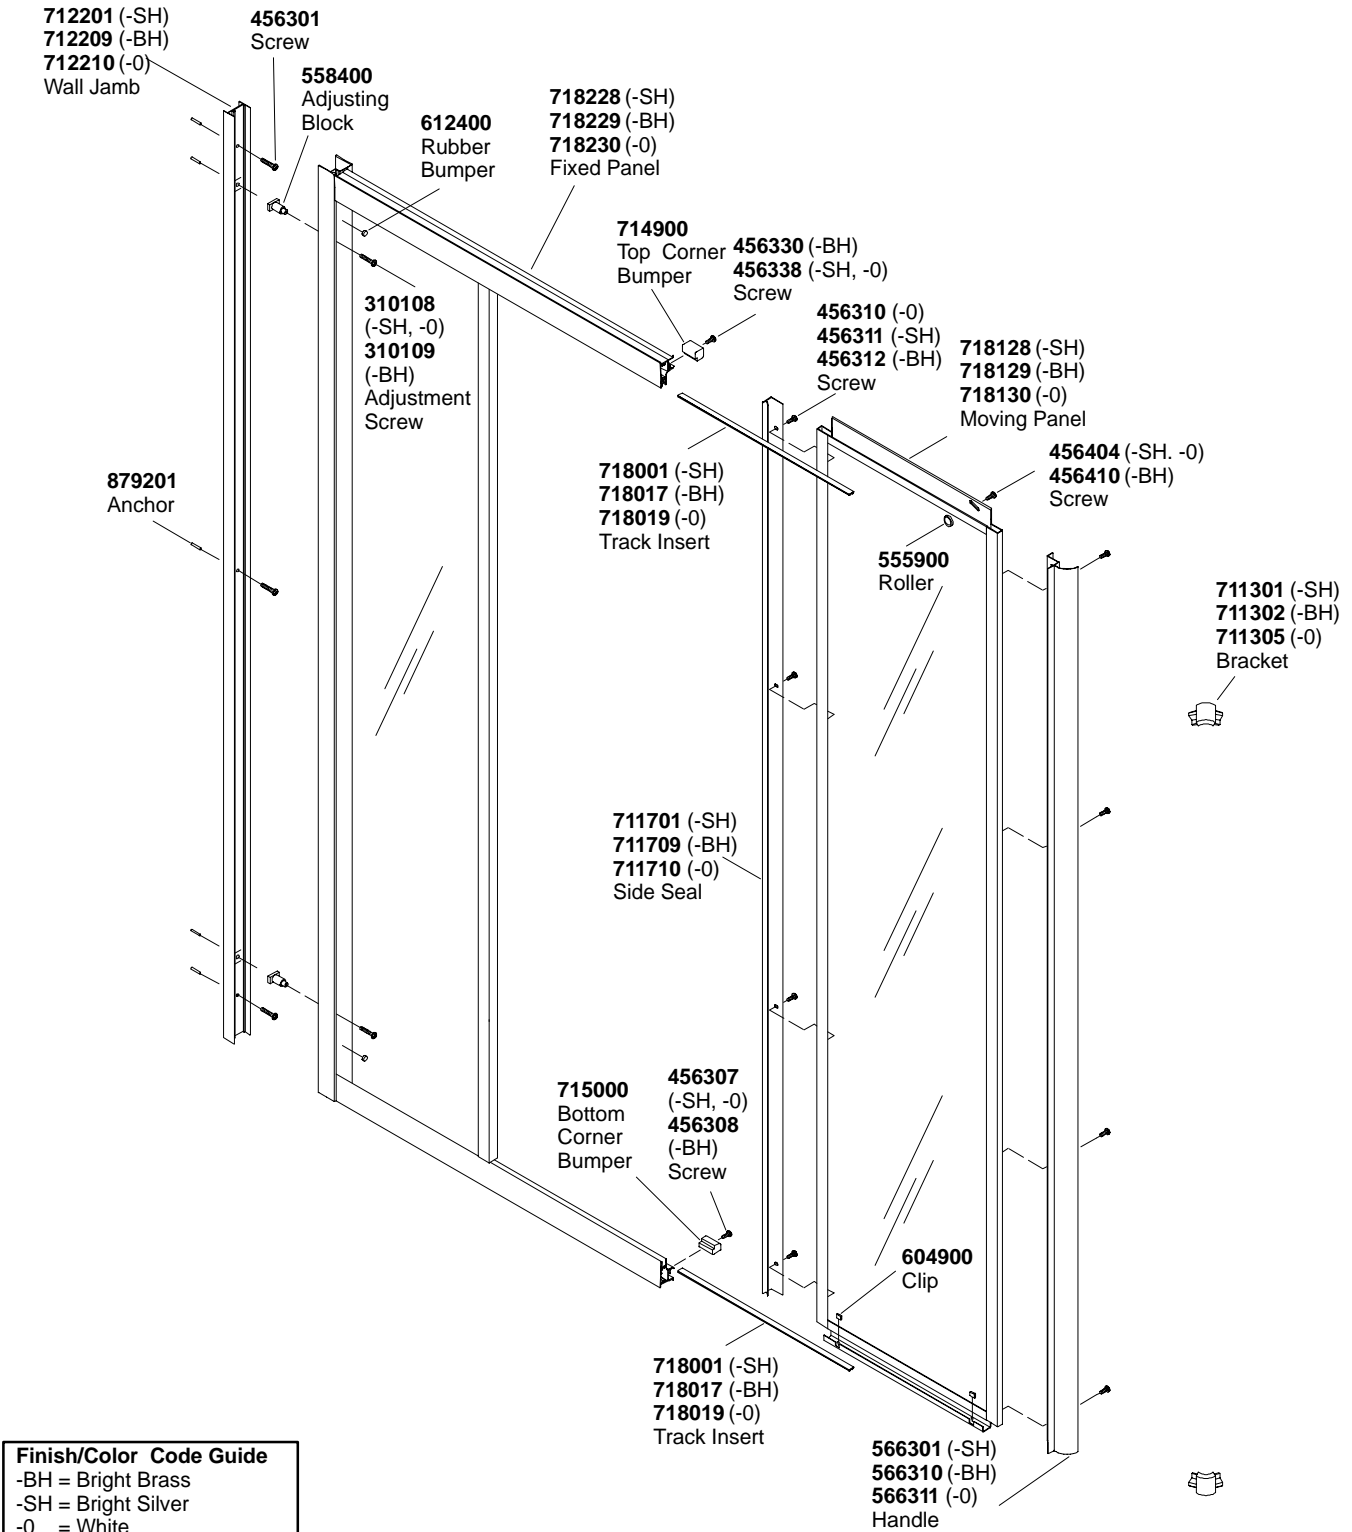

**Obscure Glass**  
33-7/8" x 33-7/8" x 72"

**LEFT SIDE**

**\*\*Finish/color code must be specified when ordering.**