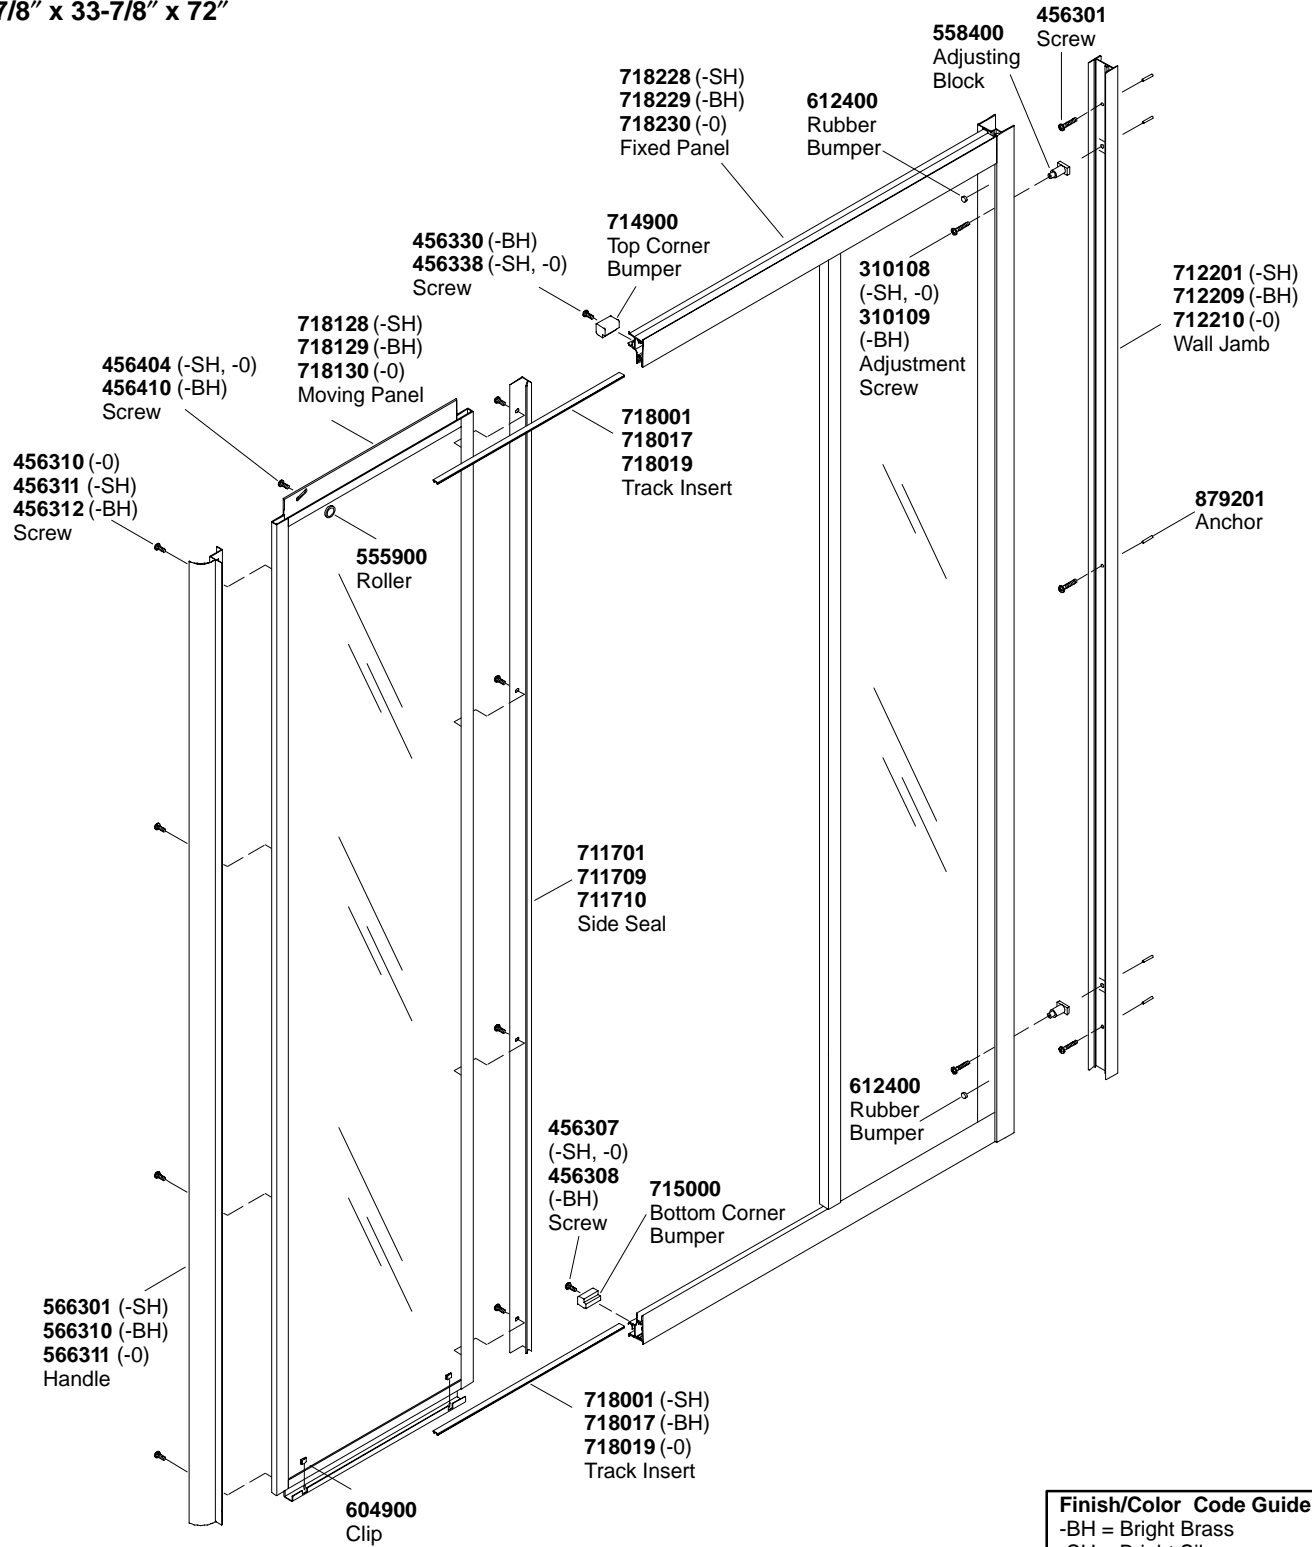

Obscure Glass
33-7/8" x 33-7/8" x 72"

RIGHT SIDE

**Finish/color code must be specified when ordering.