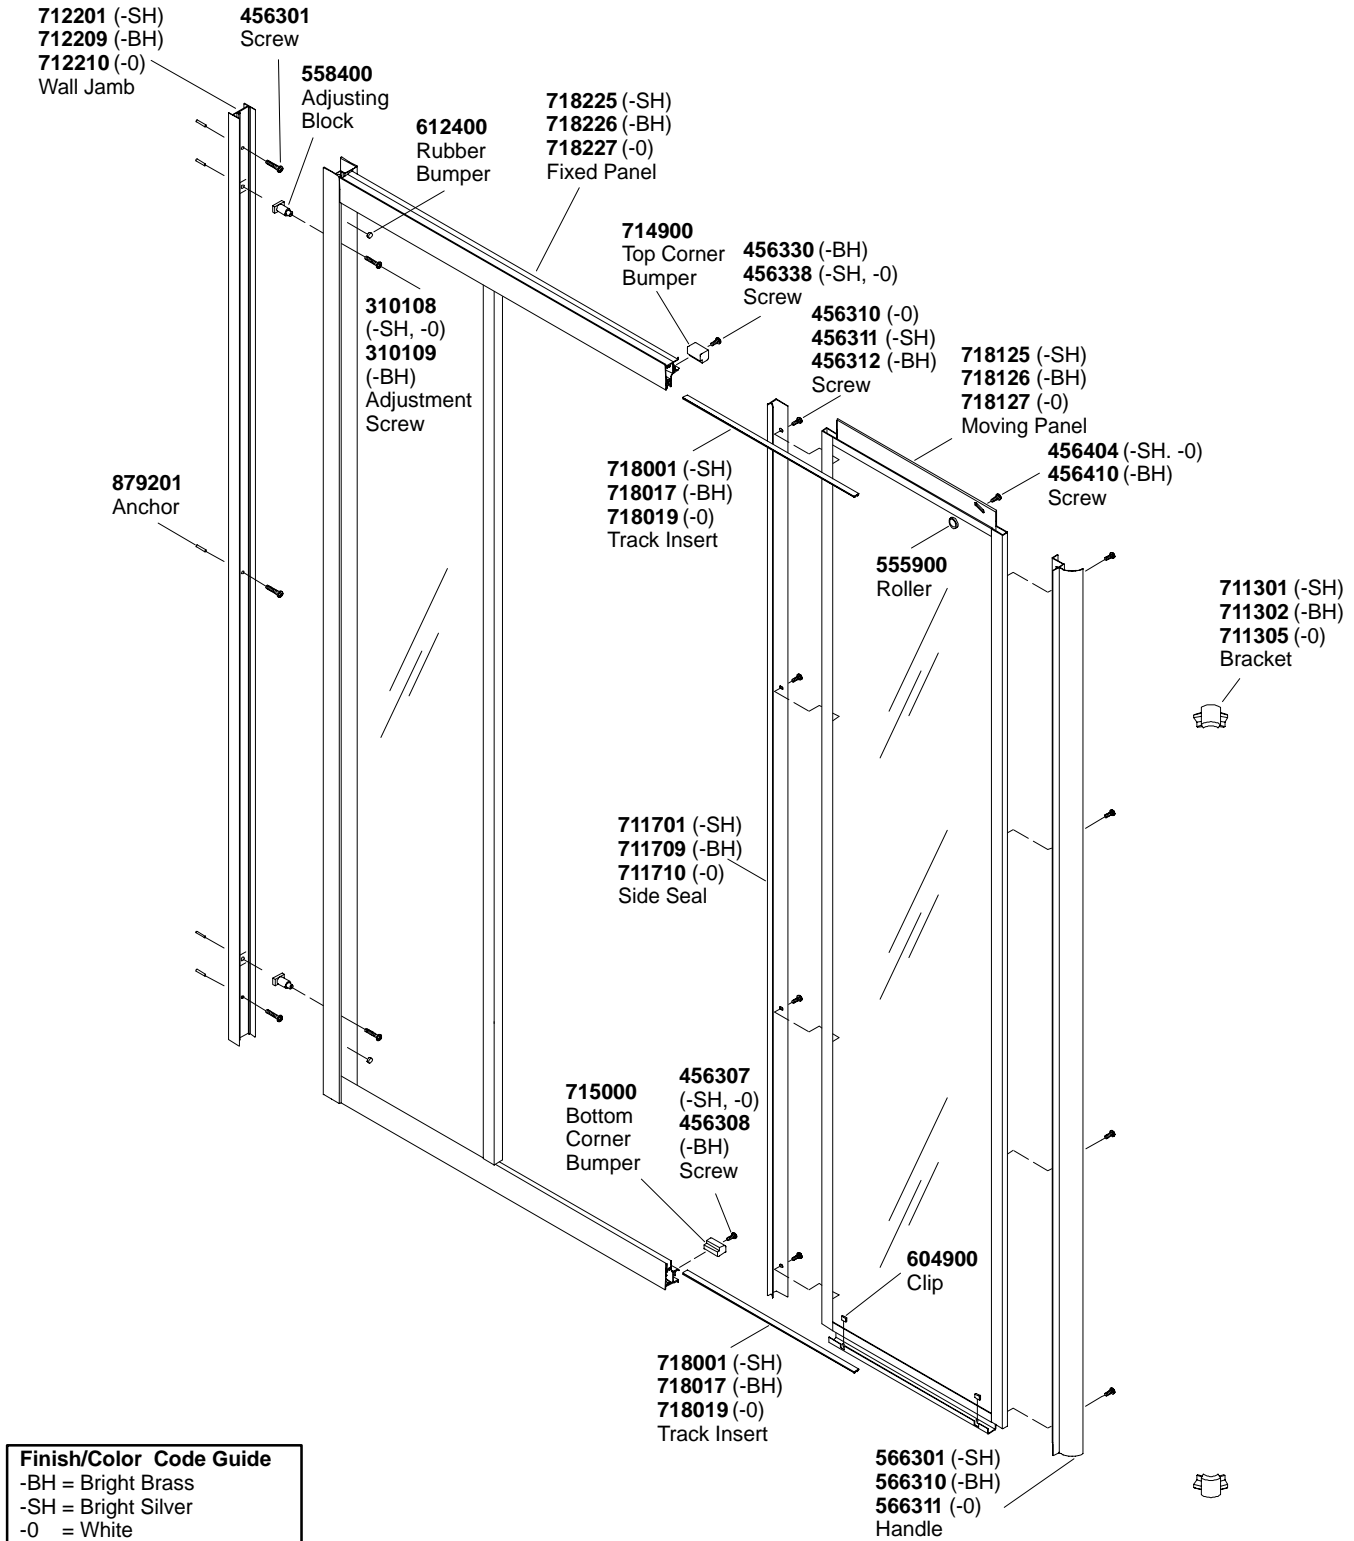

Crystal Clear Glass
33-7/8" x 33-7/8" x 72"

LEFT SIDE

****Finish/color code must be specified when ordering.**