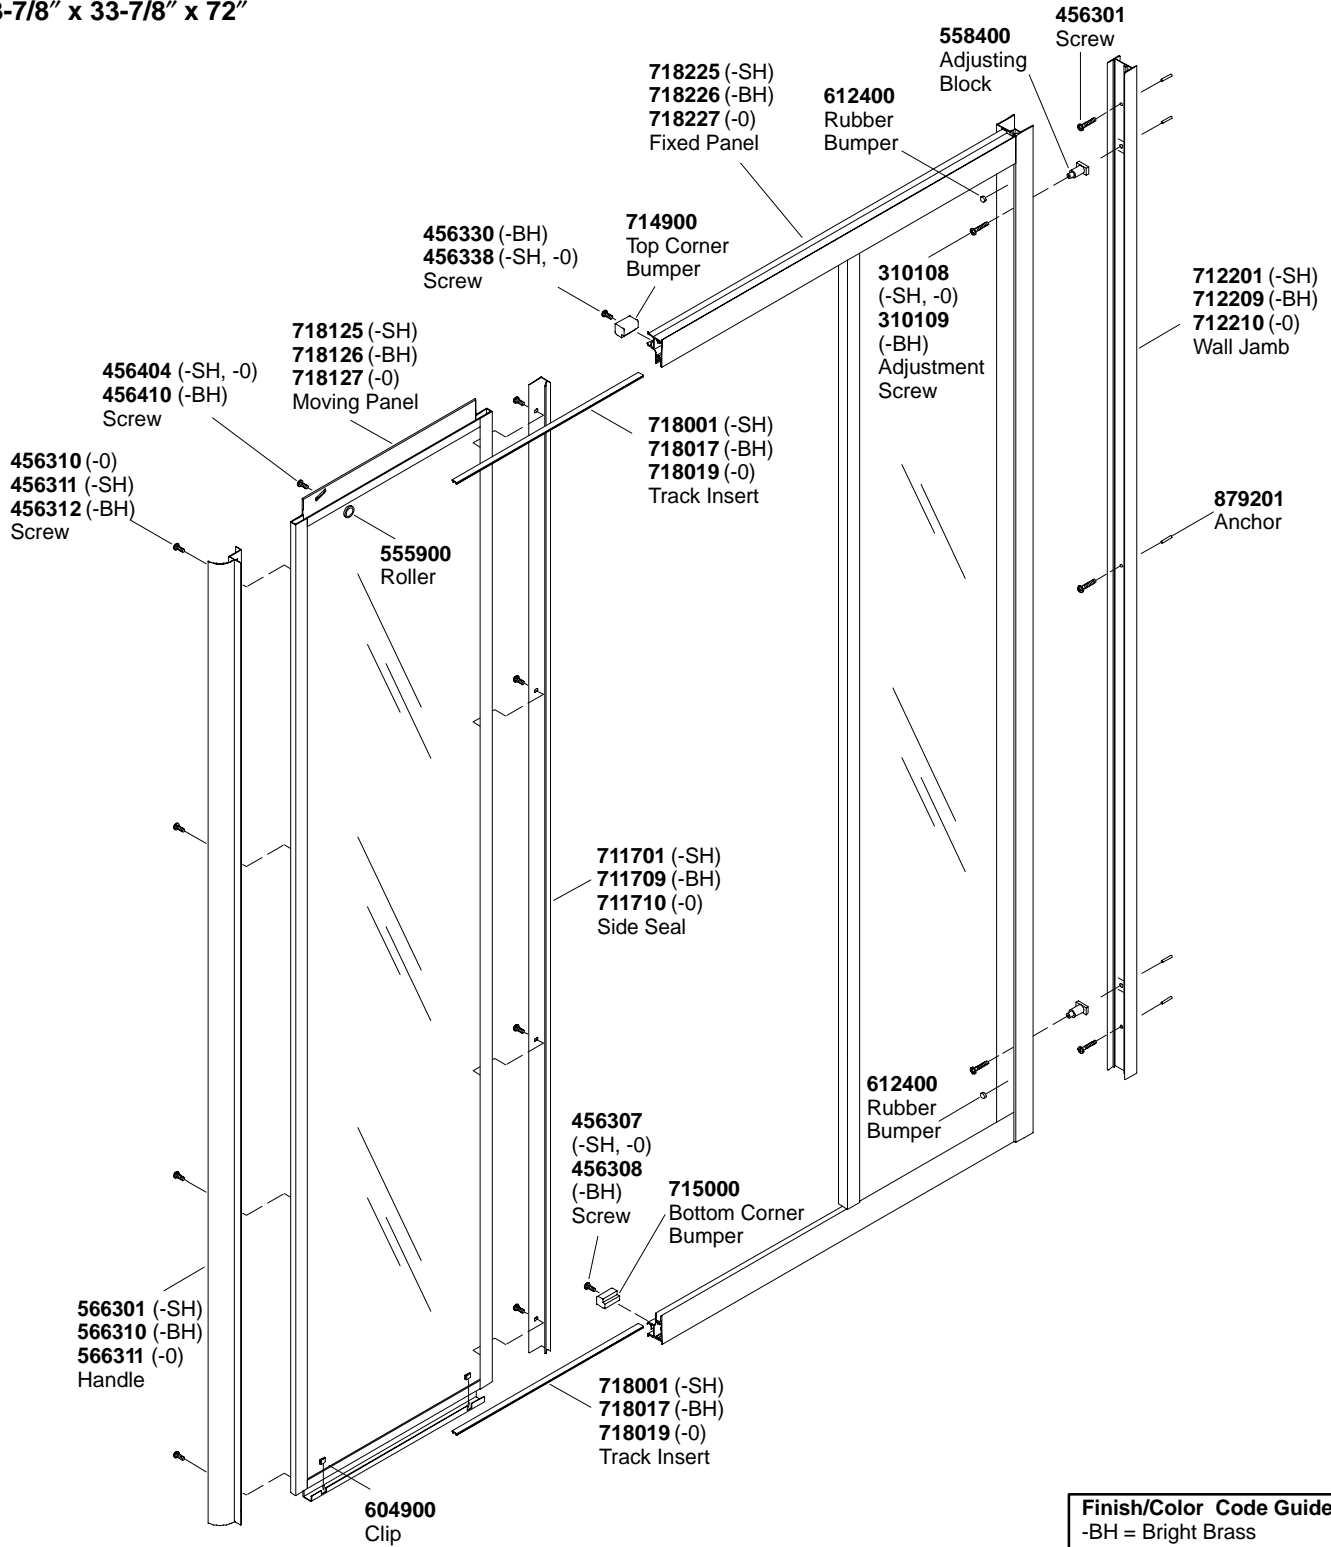

Crystal Clear Glass
33-7/8" x 33-7/8" x 72"

RIGHT SIDE

Finish/Color Code Guide	
-BH	= Bright Brass
-SH	= Bright Silver
-0	= White

**Finish/color code must be specified when ordering.