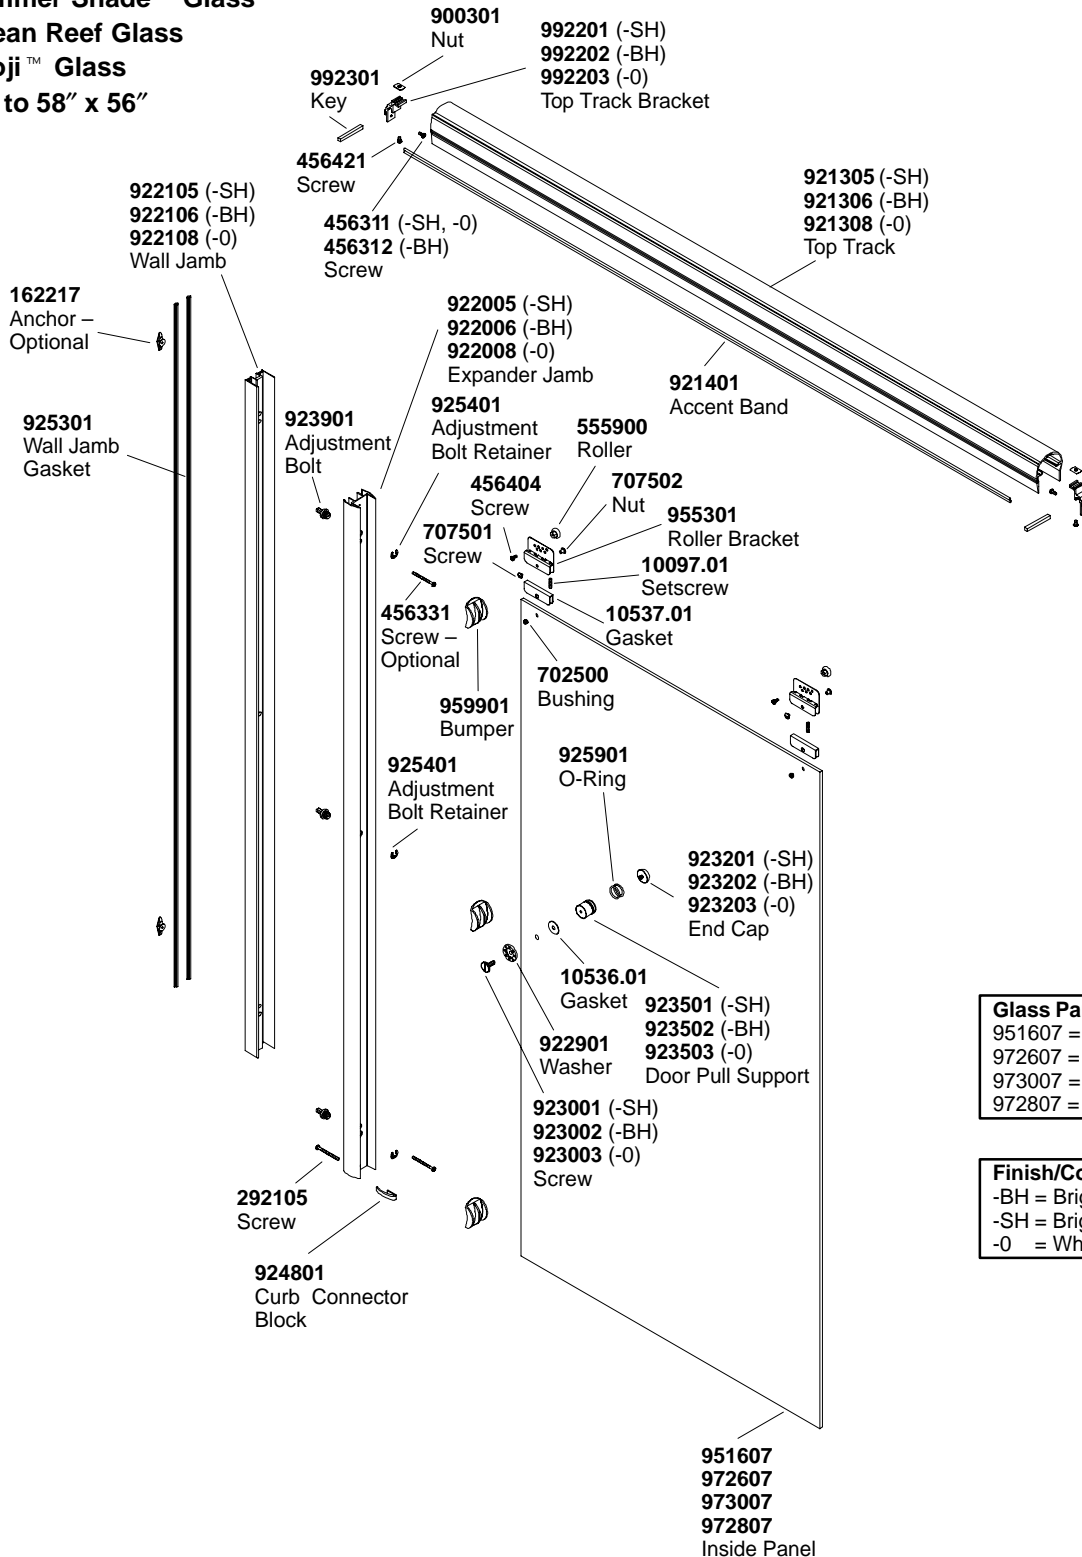

Crystal Clear Glass
Summer Shade™ Glass
Ocean Reef Glass
Shoji™ Glass
53" to 58" x 56"

INSIDE PANEL

Glass Panel Part Number Key

- 951607 = Crystal Clear Glass
- 972607 = Summer Shade™ Glass
- 973007 = Ocean Reef Glass
- 972807 = Shoji™ Glass

Finish/Color Code Guide

- BH = Bright Brass
- SH = Bright Silver
- 0 = White

**Finish/color code must be specified when ordering.