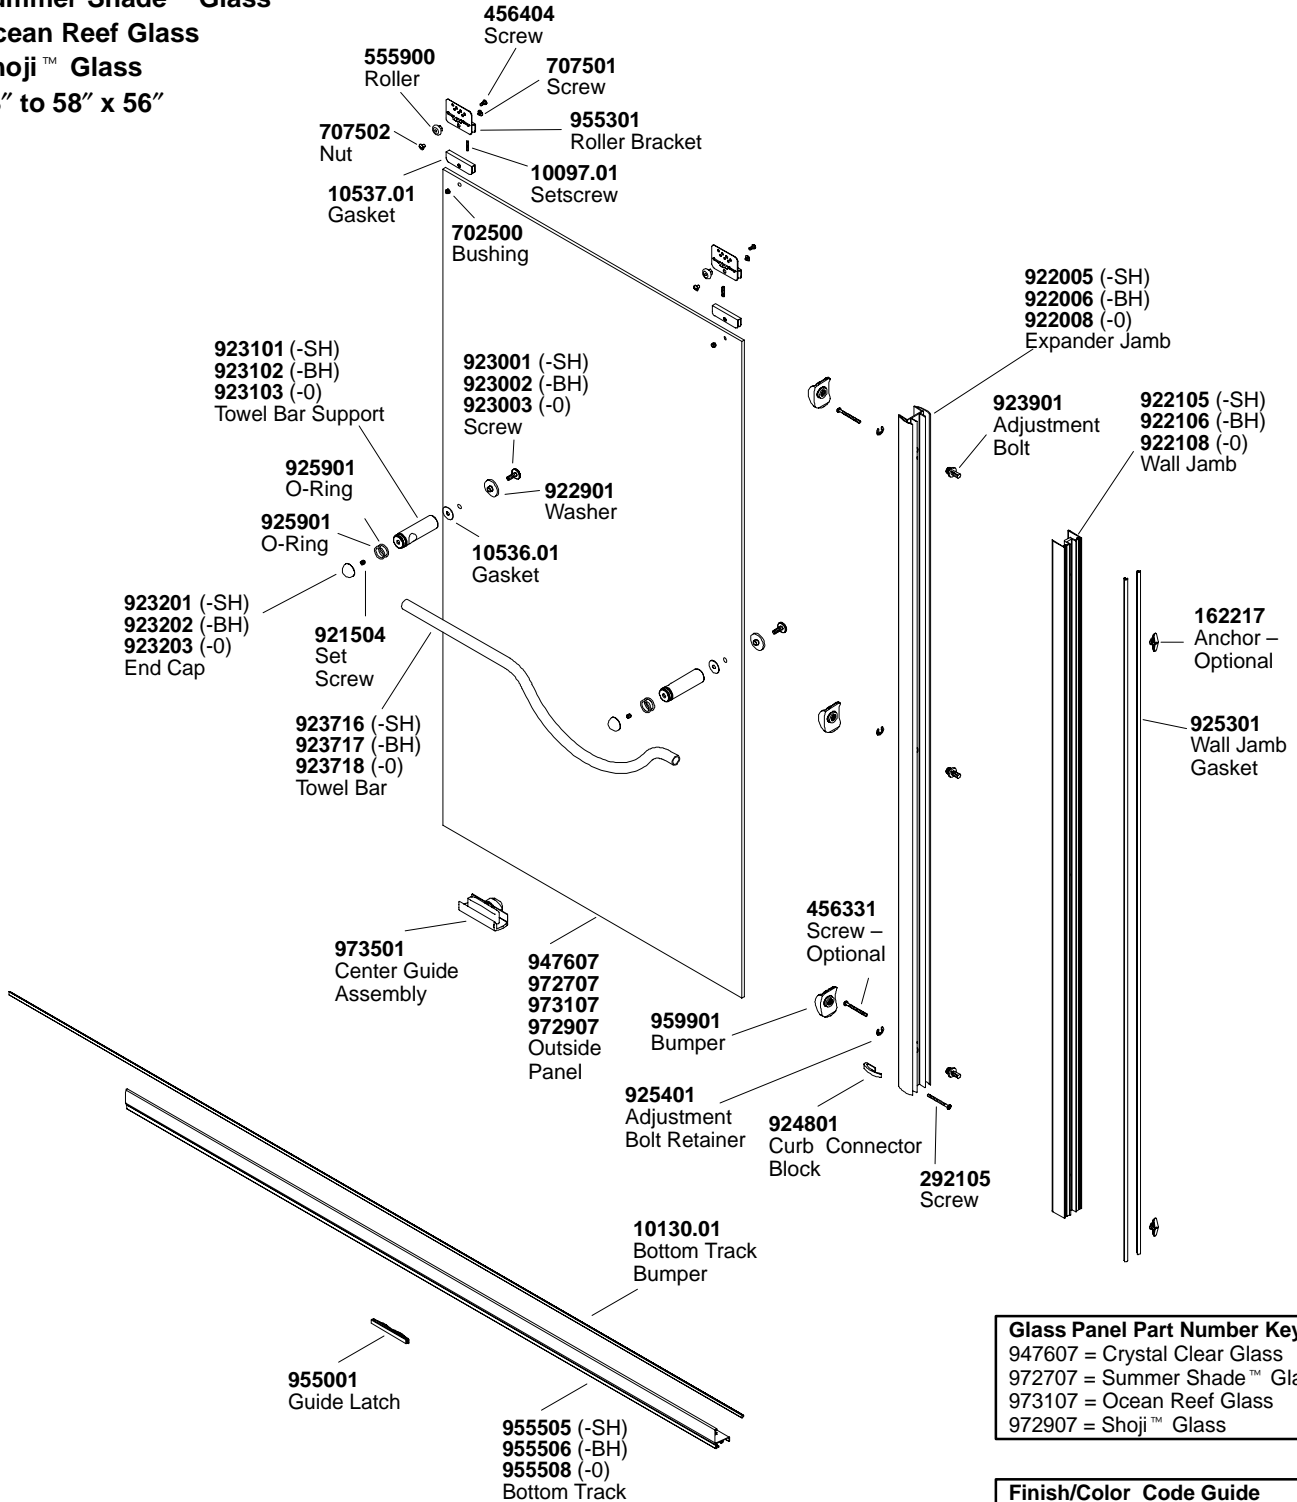

Crystal Clear Glass  
Summer Shade™ Glass  
Ocean Reef Glass  
Shoji™ Glass  
53" to 58" x 56"

### OUTSIDE PANEL

Glass Panel Part Number Key	
947607	= Crystal Clear Glass
972707	= Summer Shade™ Glass
973107	= Ocean Reef Glass
972907	= Shoji™ Glass

Finish/Color Code Guide	
-BH	= Bright Brass
-SH	= Bright Silver
-0	= White

\*\*Finish/color code must be specified when ordering.