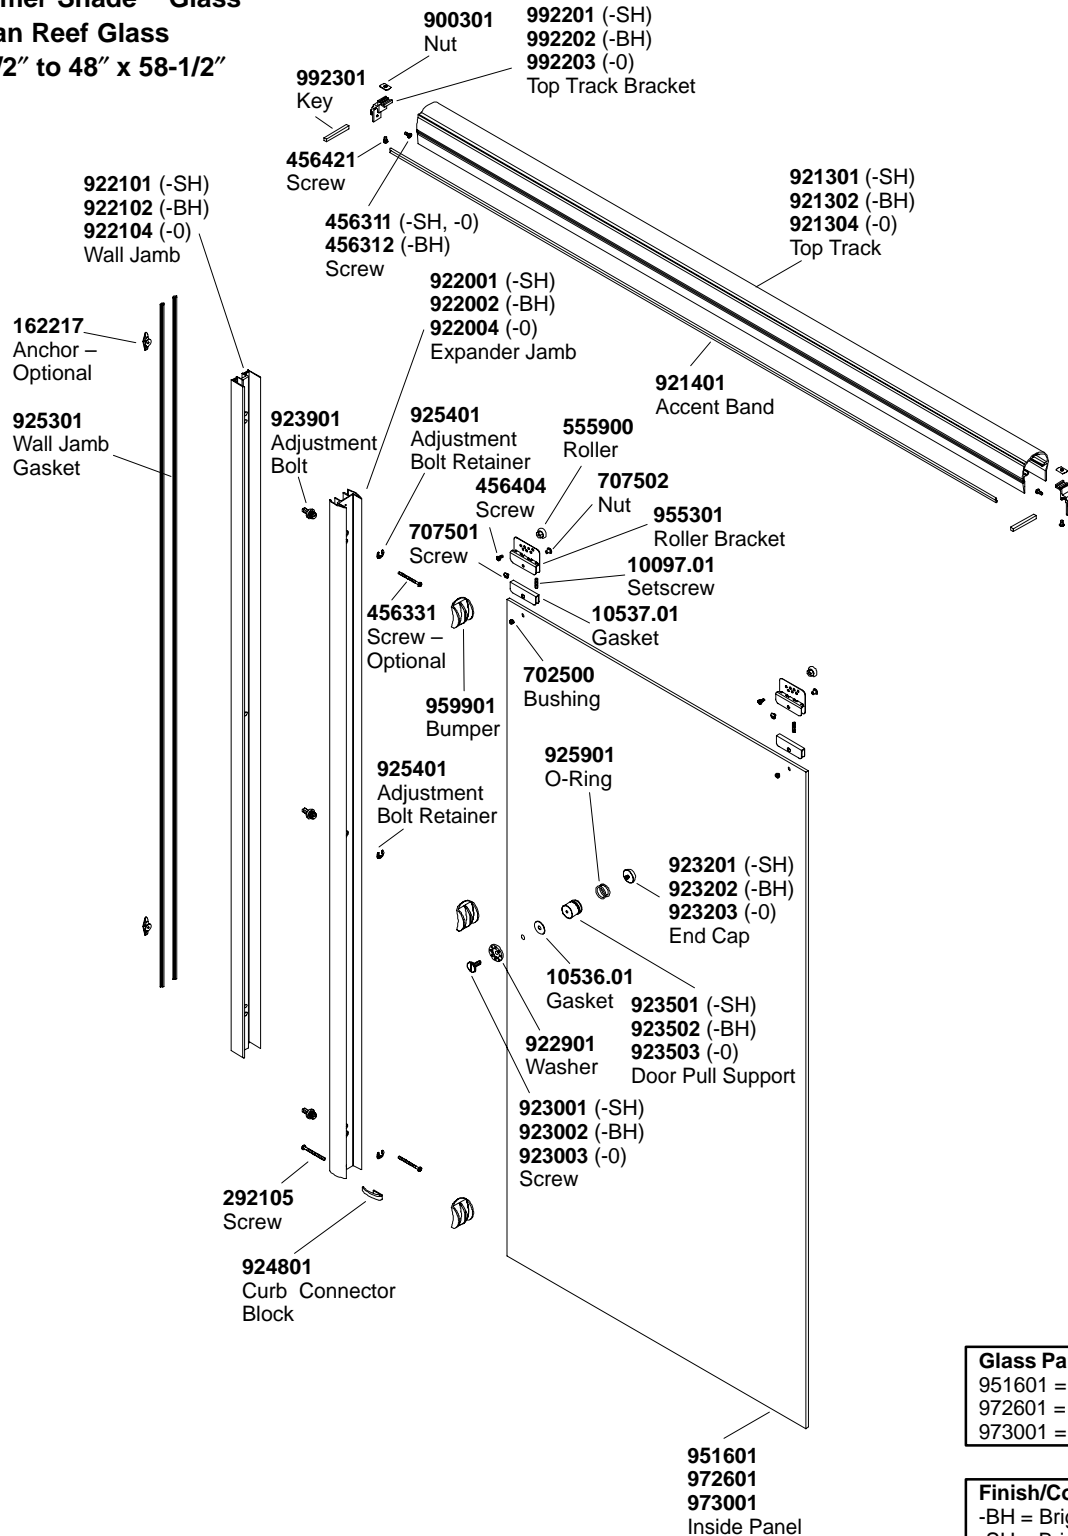

Crystal Clear Glass
Summer Shade™ Glass
Ocean Reef Glass
42-1/2" to 48" x 58-1/2"

INSIDE PANEL

Glass Panel Part Number Key
951601 = Crystal Clear Glass
972601 = Summer Shade™ Glass
973001 = Ocean Reef Glass

Finish/Color Code Guide
-BH = Bright Brass
-SH = Bright Silver
-0 = White

**Finish/color code must be specified when ordering.