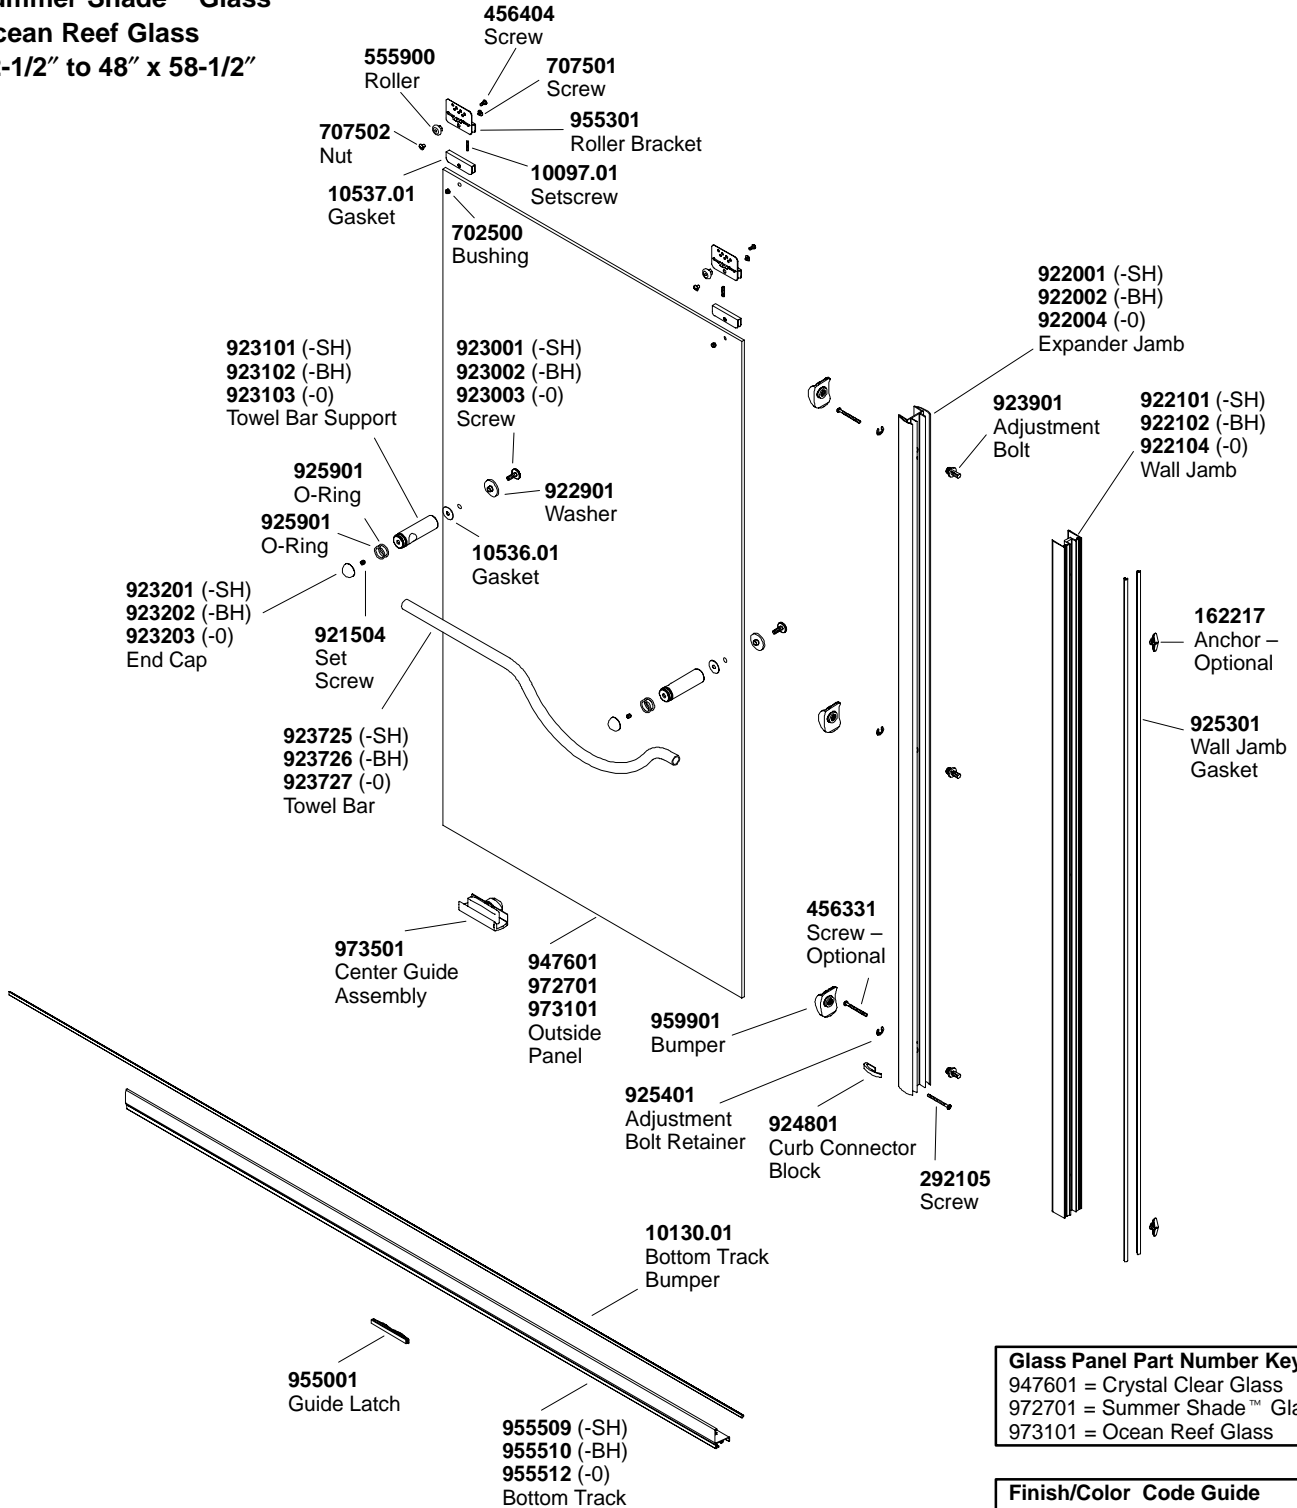

Crystal Clear Glass
Summer Shade™ Glass
Ocean Reef Glass
42-1/2" to 48" x 58-1/2"

OUTSIDE PANEL

Glass Panel Part Number Key	
947601	= Crystal Clear Glass
972701	= Summer Shade™ Glass
973101	= Ocean Reef Glass

Finish/Color Code Guide	
-BH	= Bright Brass
-SH	= Bright Silver
-0	= White

**Finish/color code must be specified when ordering.