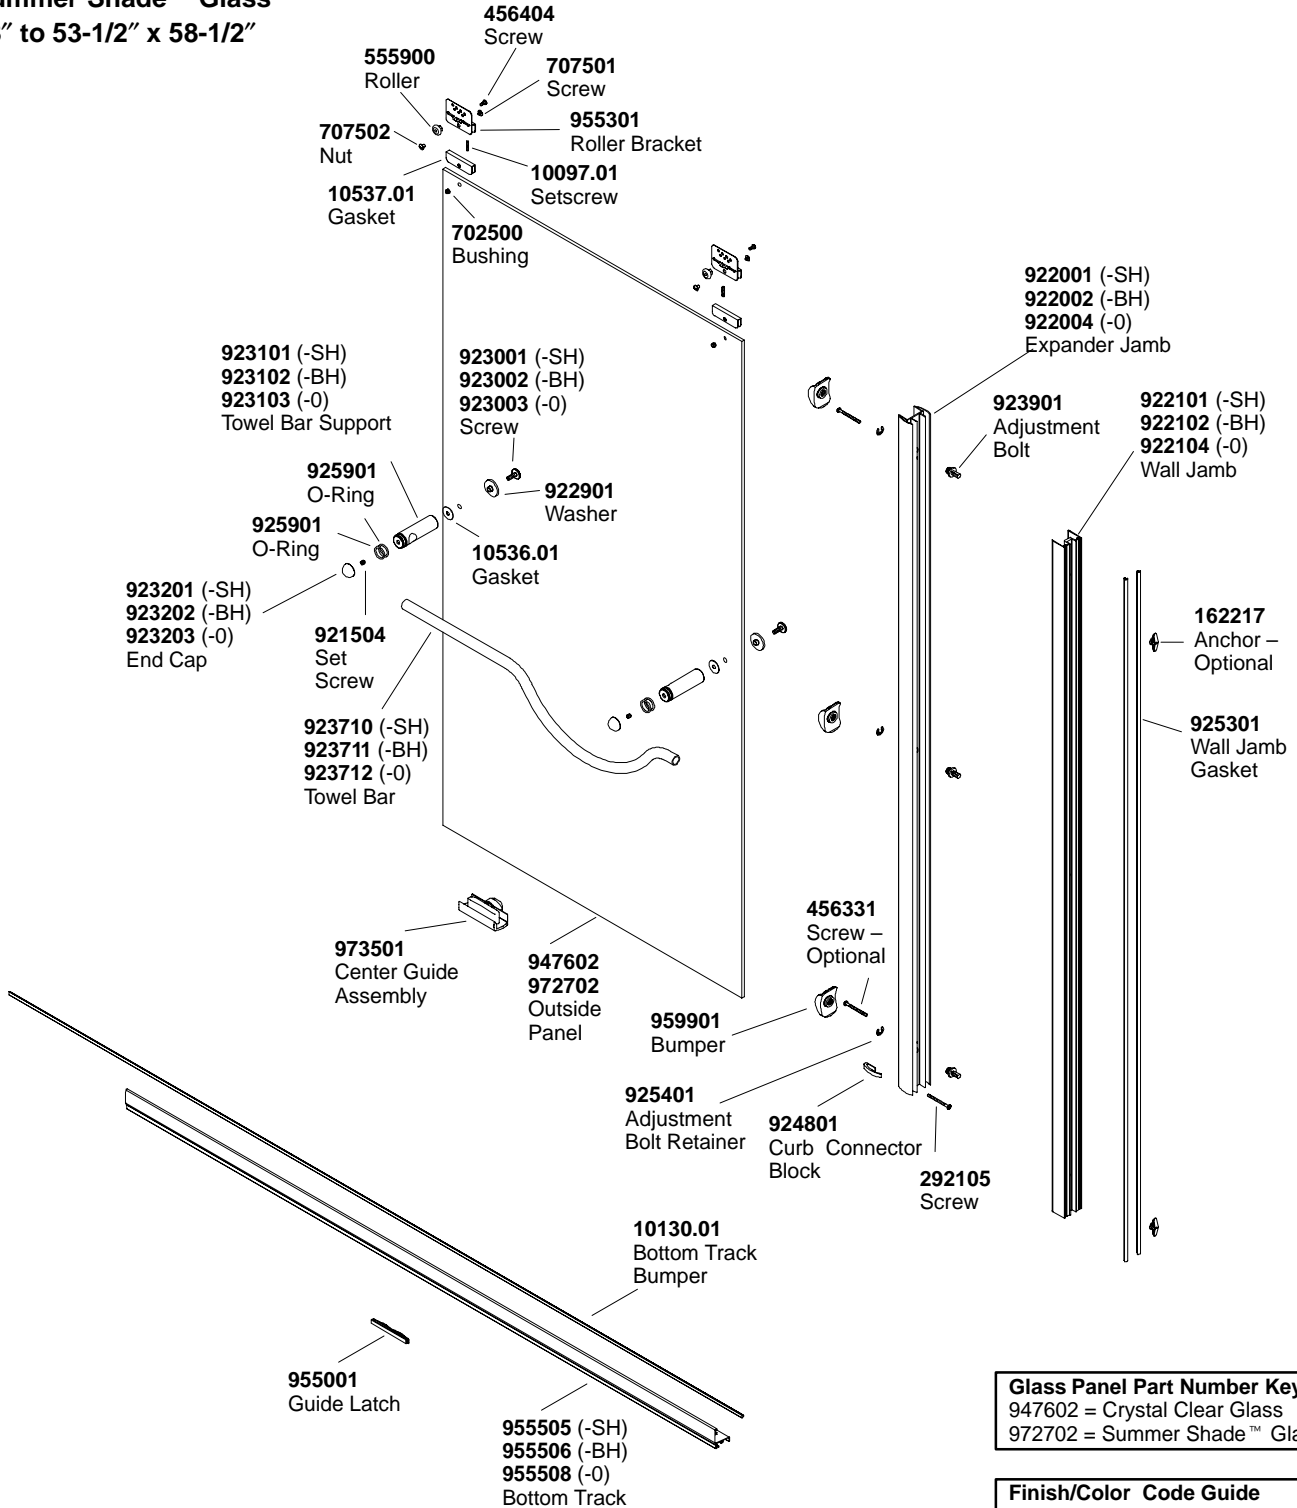

Crystal Clear Glass  
Summer Shade™ Glass  
48" to 53-1/2" x 58-1/2"

### OUTSIDE PANEL

**Glass Panel Part Number Key**  
947602 = Crystal Clear Glass  
972702 = Summer Shade™ Glass

**Finish/Color Code Guide**  
-BH = Bright Brass  
-SH = Bright Silver  
-0 = White

\*\*Finish/color code must be specified when ordering.