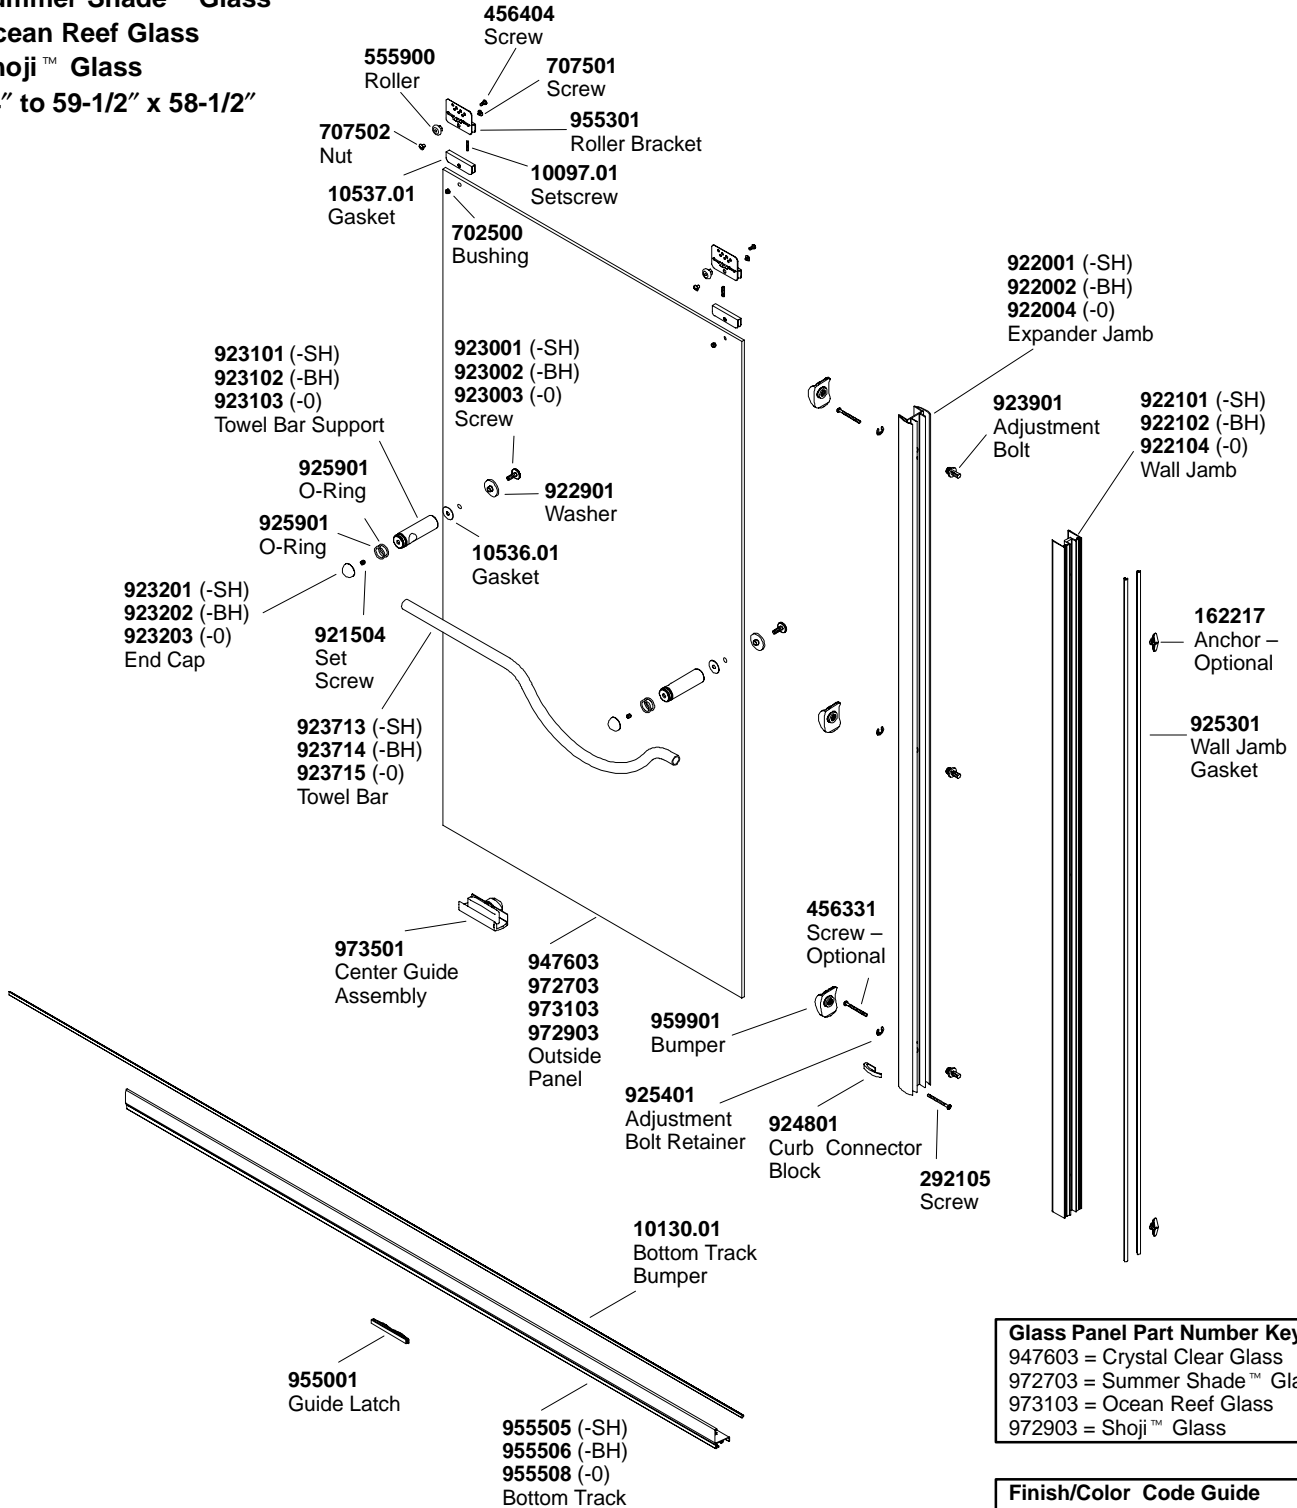

Crystal Clear Glass  
Summer Shade™ Glass  
Ocean Reef Glass  
Shoji™ Glass  
54" to 59-1/2" x 58-1/2"

### OUTSIDE PANEL

**Glass Panel Part Number Key**  
947603 = Crystal Clear Glass  
972703 = Summer Shade™ Glass  
973103 = Ocean Reef Glass  
972903 = Shoji™ Glass

**Finish/Color Code Guide**  
-BH = Bright Brass  
-SH = Bright Silver  
-O = White

\*\*Finish/color code must be specified when ordering.