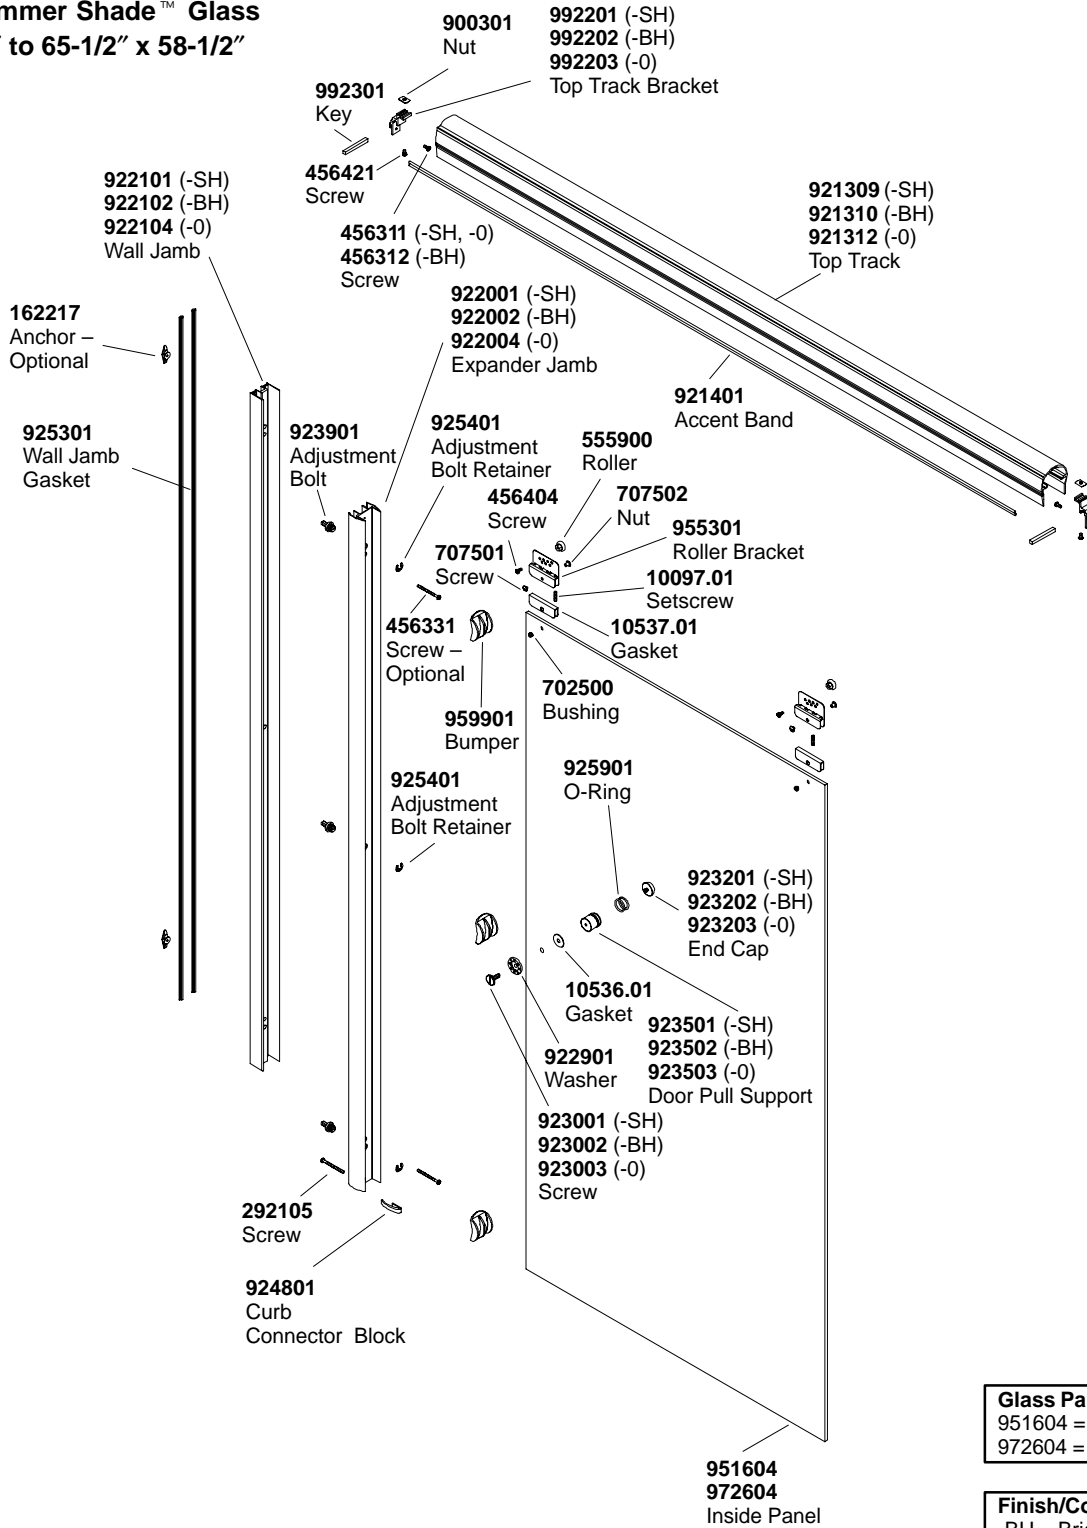

Crystal Clear Glass
Summer Shade™ Glass
60" to 65-1/2" x 58-1/2"

INSIDE PANEL

Glass Panel Part Number Key
951604 = Crystal Clear Glass
972604 = Summer Shade™ Glass

Finish/Color Code Guide
-BH = Bright Brass
-SH = Bright Silver
-0 = White

**Finish/color code must be specified when ordering.