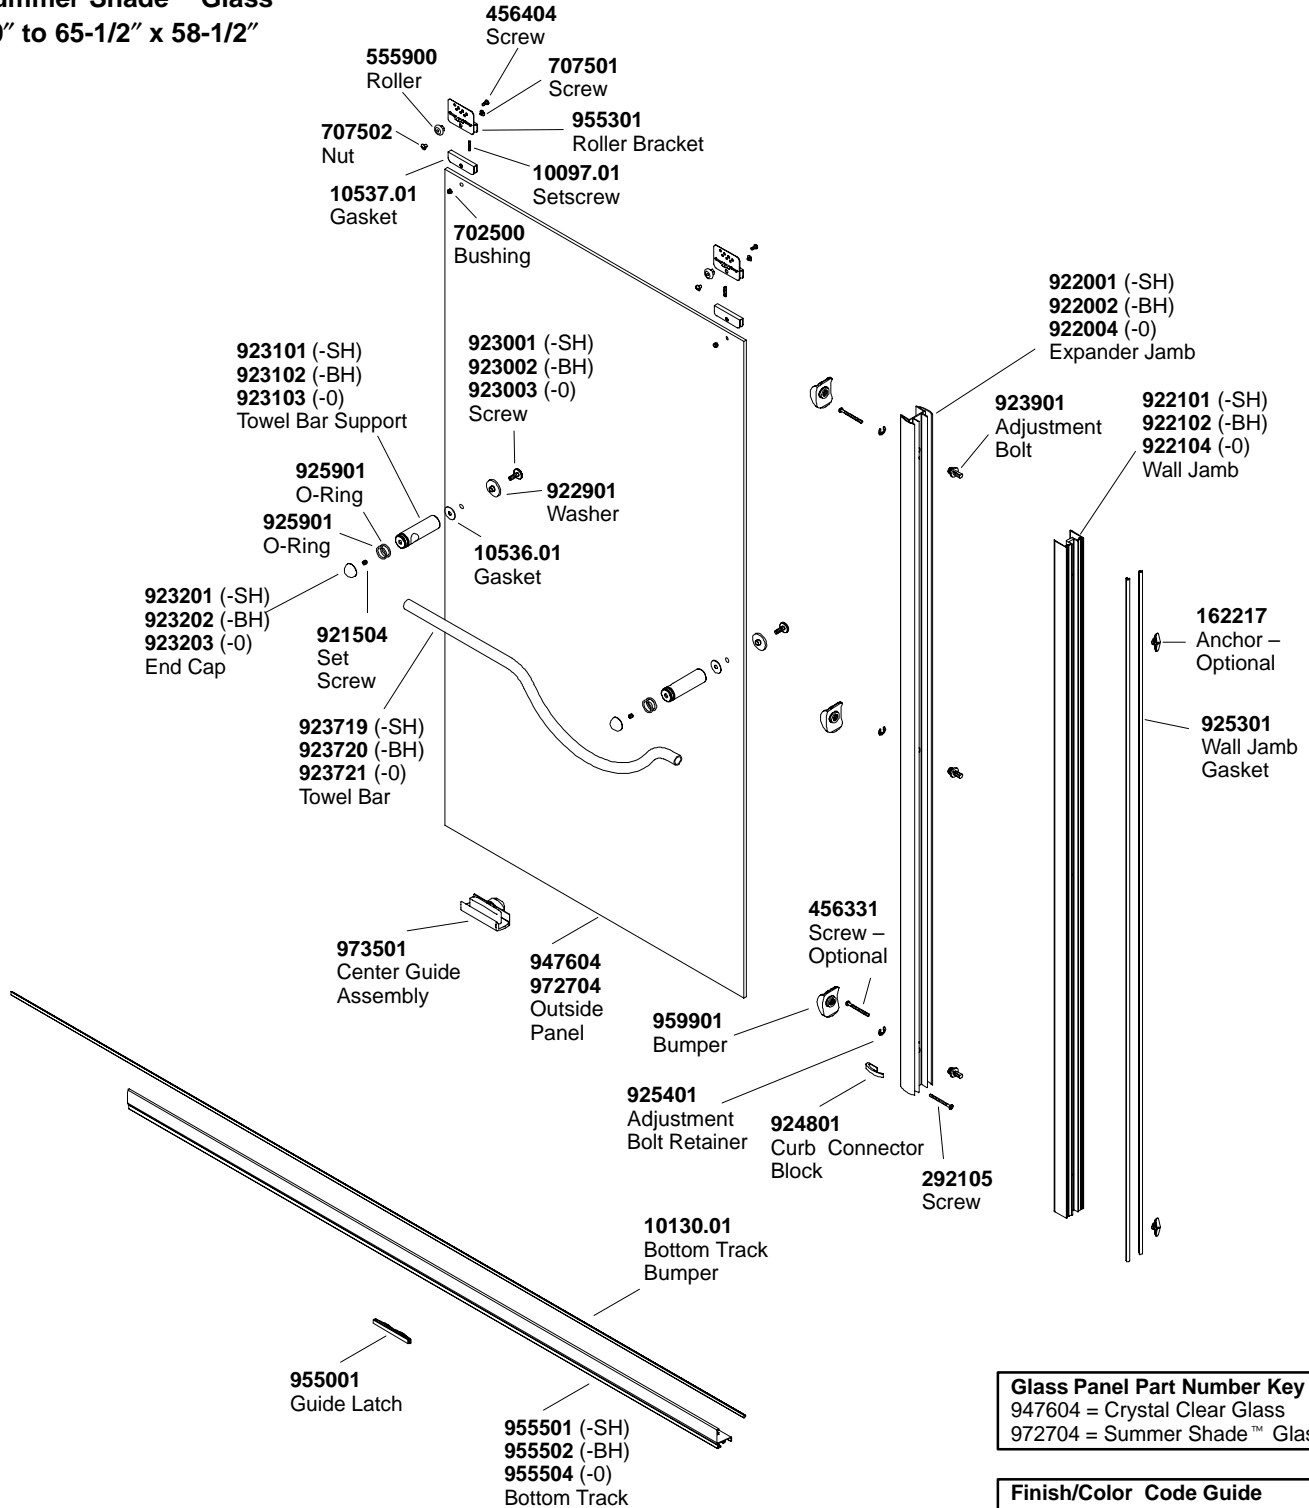

Crystal Clear Glass
Summer Shade™ Glass
60" to 65-1/2" x 58-1/2"

OUTSIDE PANEL

Glass Panel Part Number Key
947604 = Crystal Clear Glass
972704 = Summer Shade™ Glass

Finish/Color Code Guide
-BH = Bright Brass
-SH = Bright Silver
-0 = White

**Finish/color code must be specified when ordering.