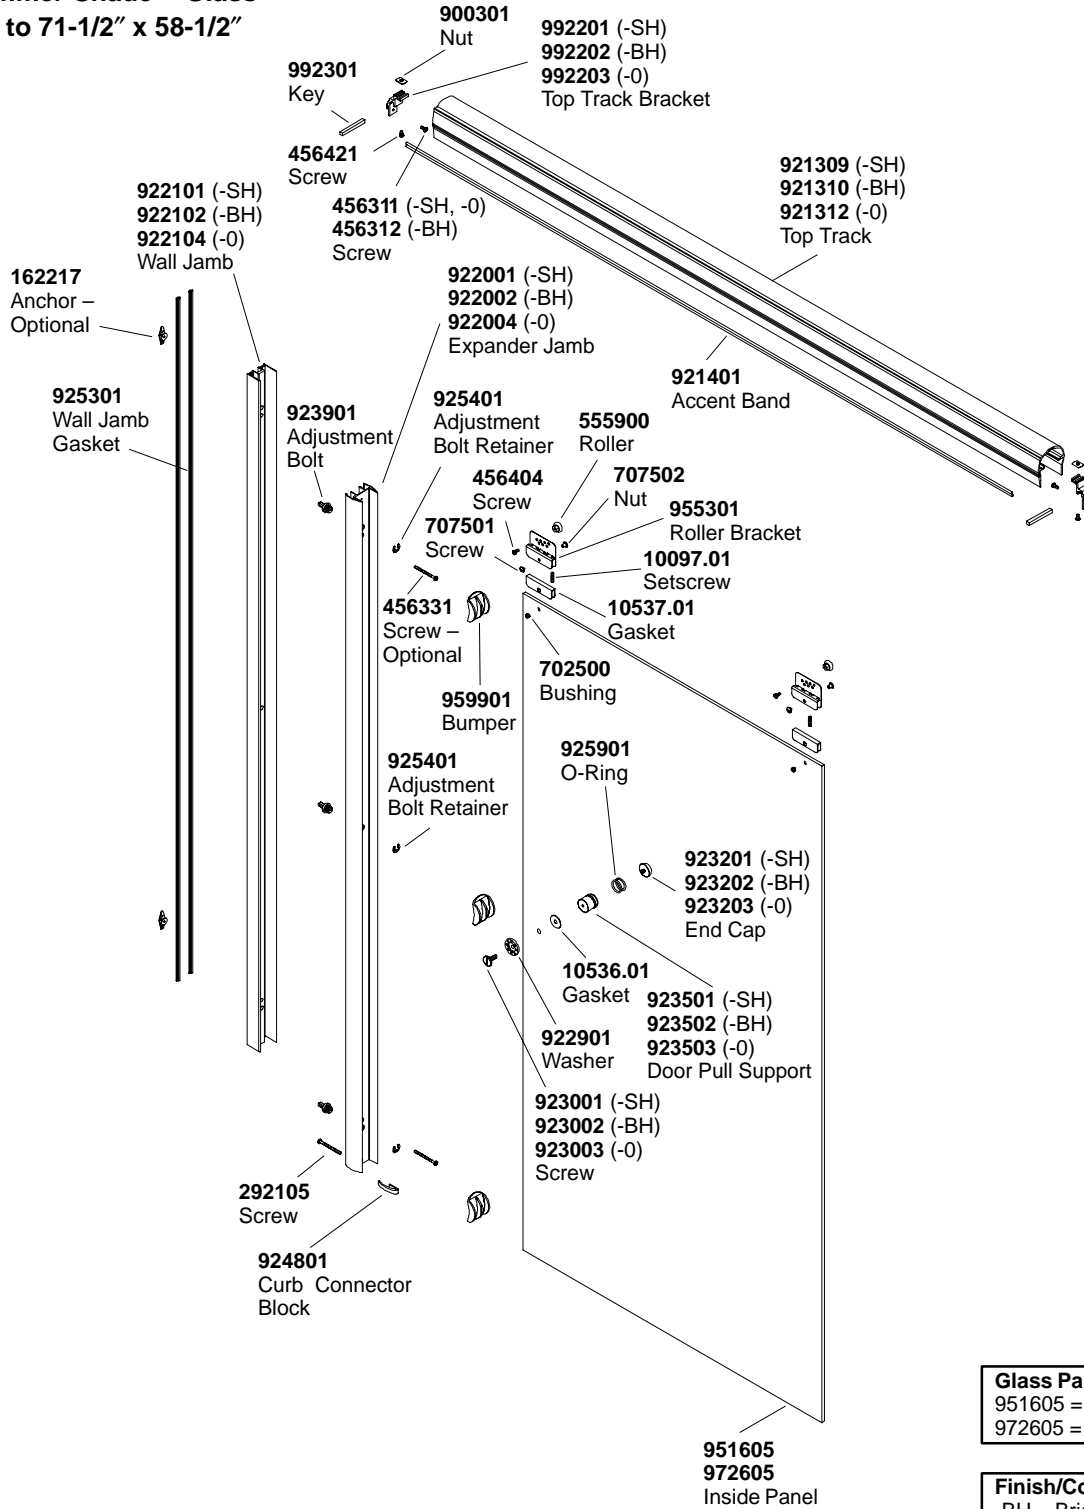

**Crystal Clear Glass**  
**Summer Shade™ Glass**  
66" to 71-1/2" x 58-1/2"

**INSIDE PANEL**

**Glass Panel Part Number Key**  
951605 = Crystal Clear Glass  
972605 = Summer Shade™ Glass

**Finish/Color Code Guide**  
-BH = Bright Brass  
-SH = Bright Silver  
-0 = White

\*\*Finish/color code must be specified when ordering.