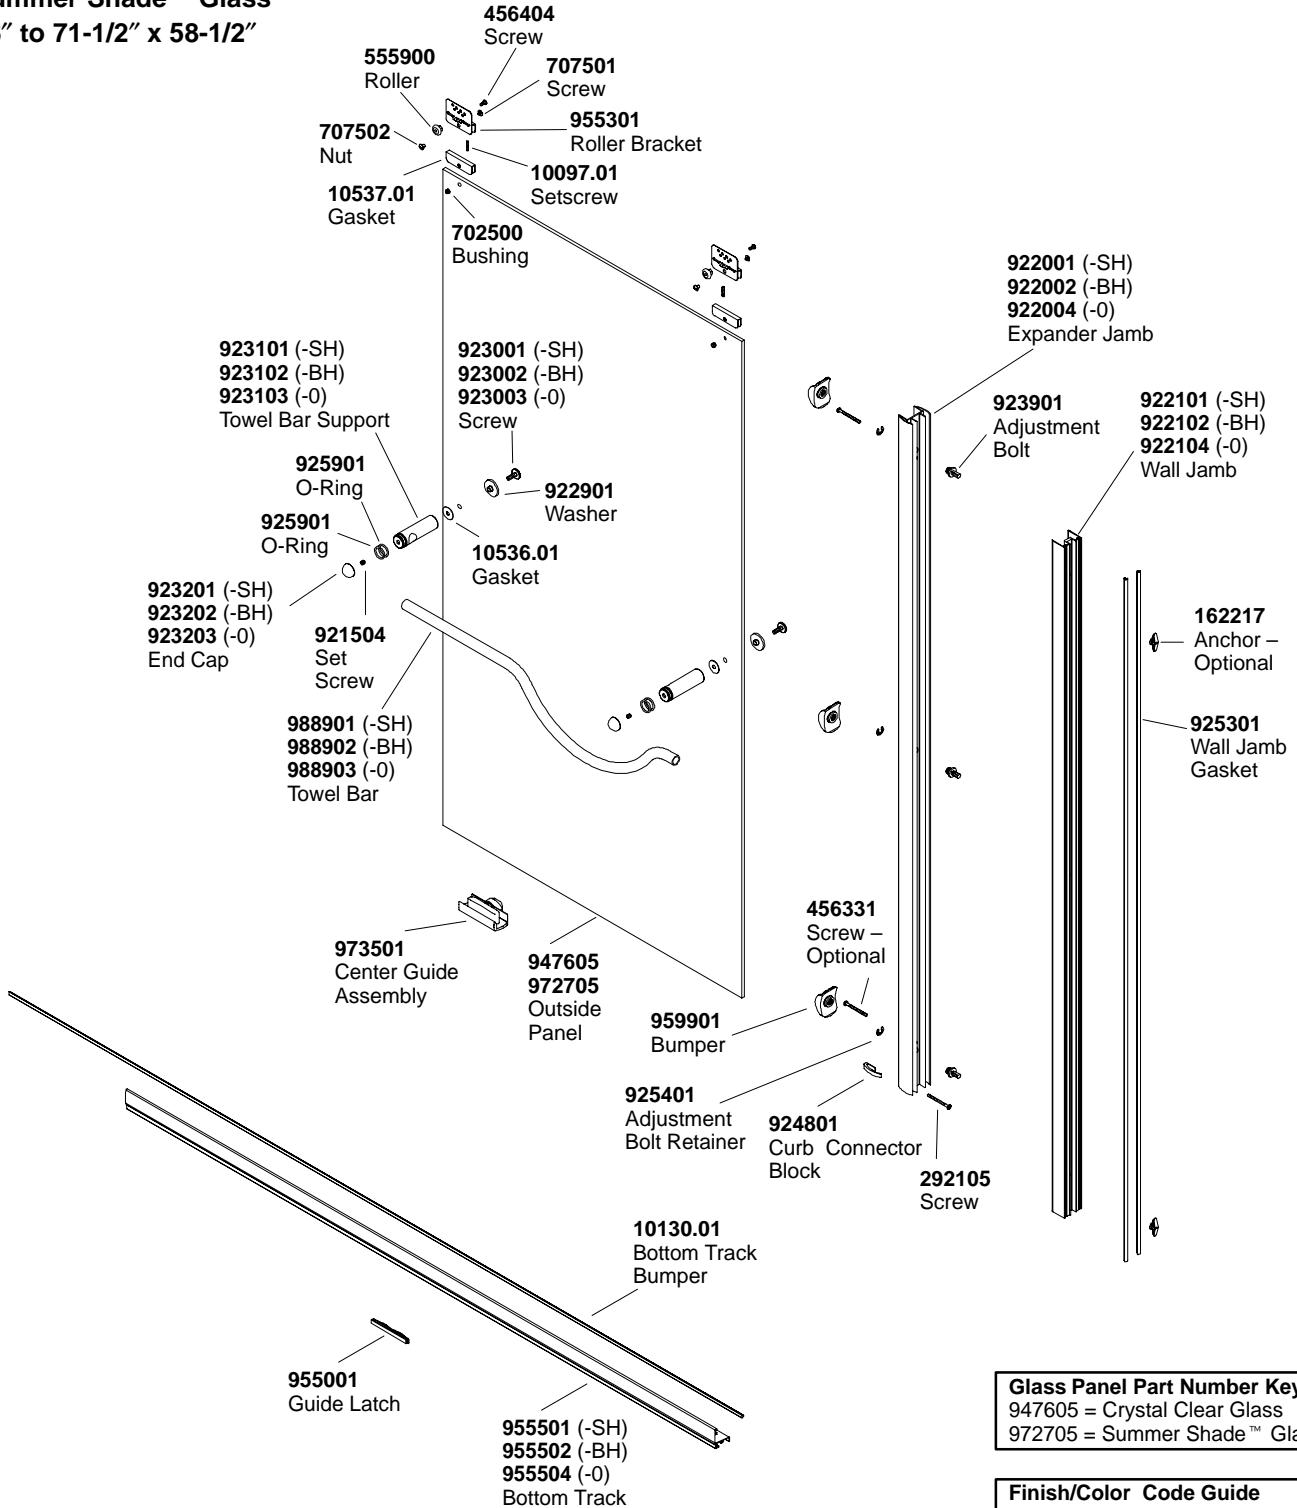

Crystal Clear Glass  
Summer Shade™ Glass  
66" to 71-1/2" x 58-1/2"

### OUTSIDE PANEL

**Glass Panel Part Number Key**  
947605 = Crystal Clear Glass  
972705 = Summer Shade™ Glass

**Finish/Color Code Guide**  
-BH = Bright Brass  
-SH = Bright Silver  
-0 = White

\*\*Finish/color code must be specified when ordering.