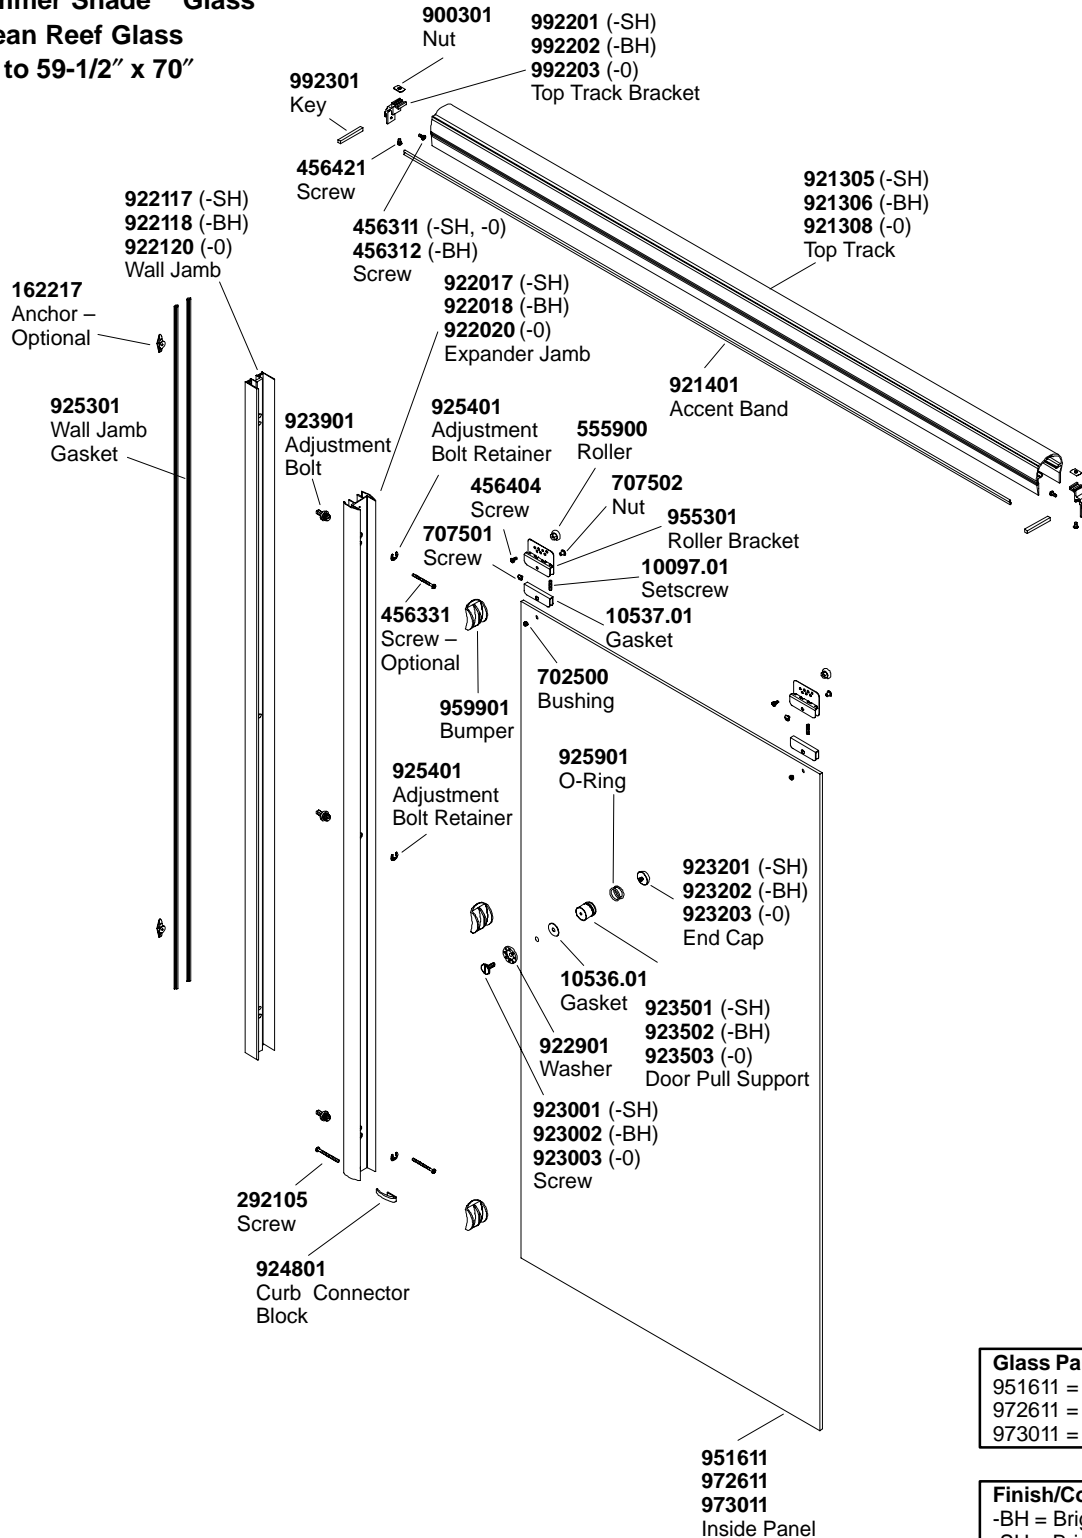

**Crystal Clear Glass**  
**Summer Shade™ Glass**  
**Ocean Reef Glass**  
**54" to 59-1/2" x 70"**

**INSIDE PANEL**

**Glass Panel Part Number Key**  
 951611 = Crystal Clear Glass  
 972611 = Summer Shade™ Glass  
 973011 = Ocean Reef Glass

**Finish/Color Code Guide**  
 -BH = Bright Brass  
 -SH = Bright Silver  
 -0 = White

**\*\*Finish/color code must be specified when ordering.**