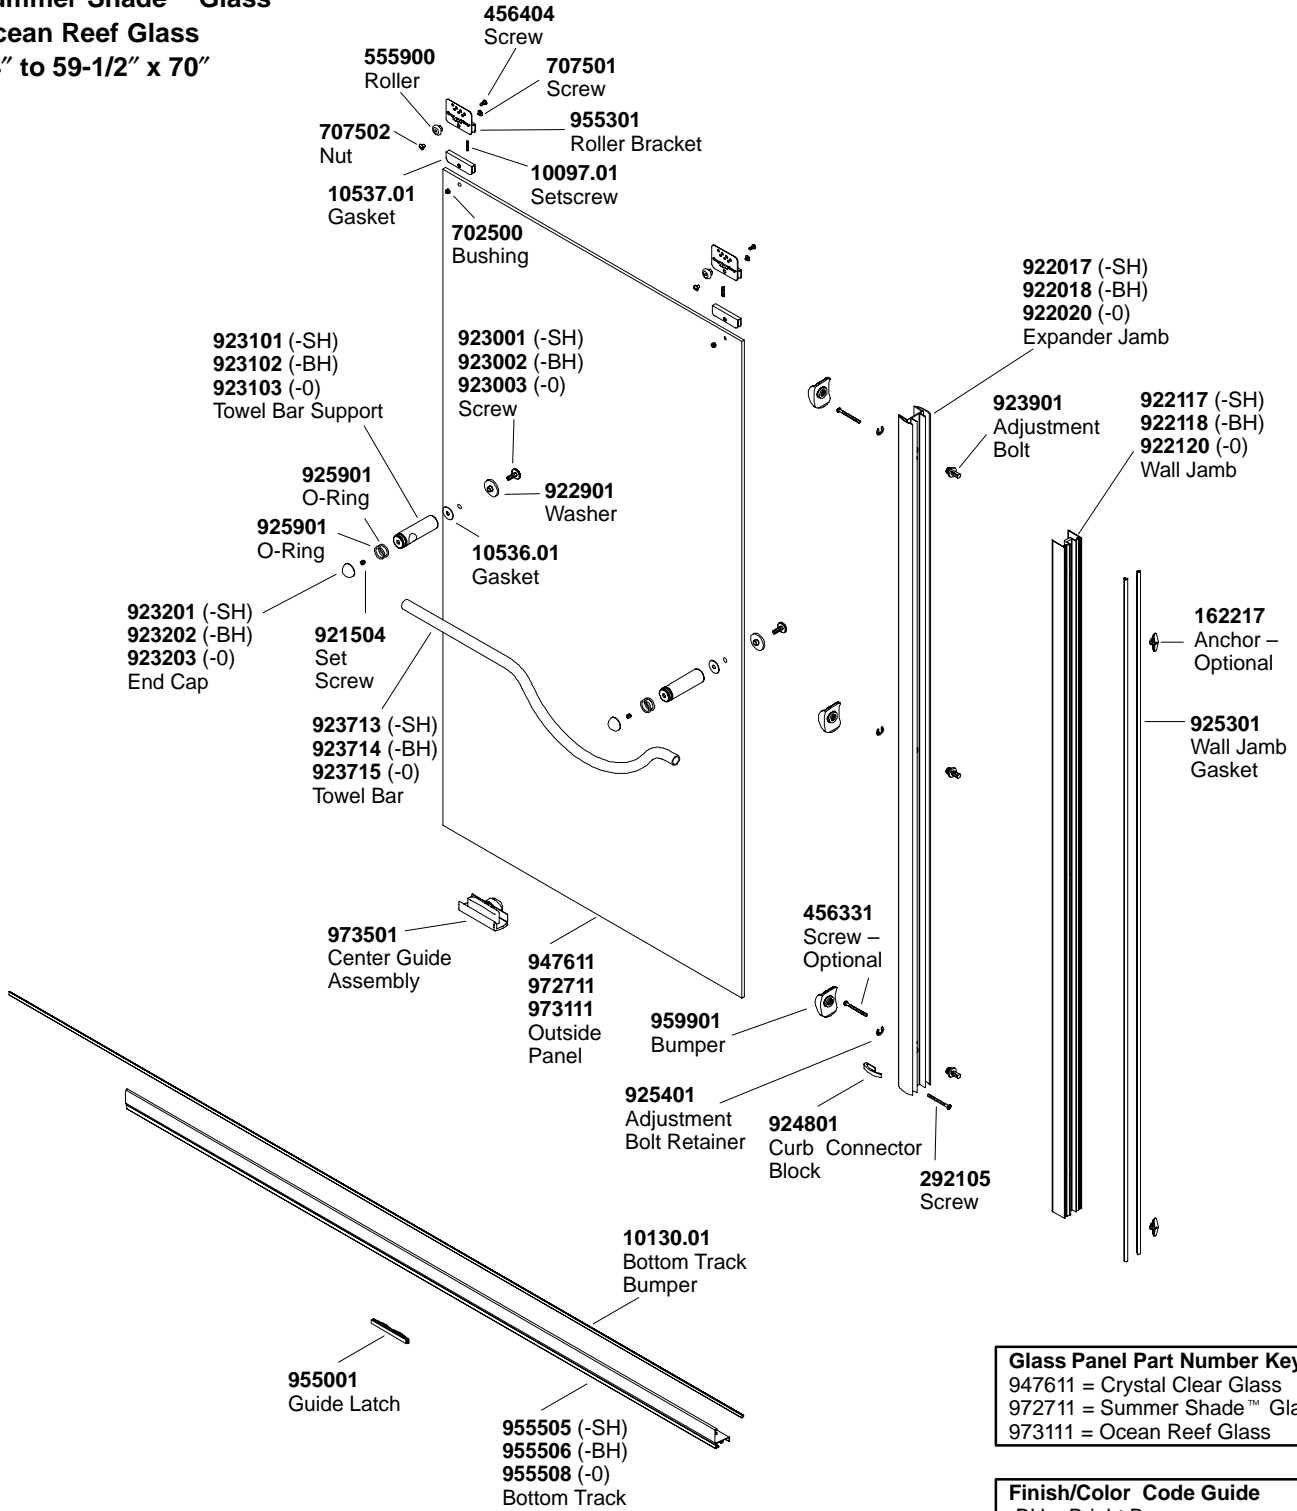

Crystal Clear Glass  
Summer Shade™ Glass  
Ocean Reef Glass  
54" to 59-1/2" x 70"

### OUTSIDE PANEL

Glass Panel Part Number Key	
947611	= Crystal Clear Glass
972711	= Summer Shade™ Glass
973111	= Ocean Reef Glass

Finish/Color Code Guide	
-BH	= Bright Brass
-SH	= Bright Silver
-0	= White

\*\*Finish/color code must be specified when ordering.