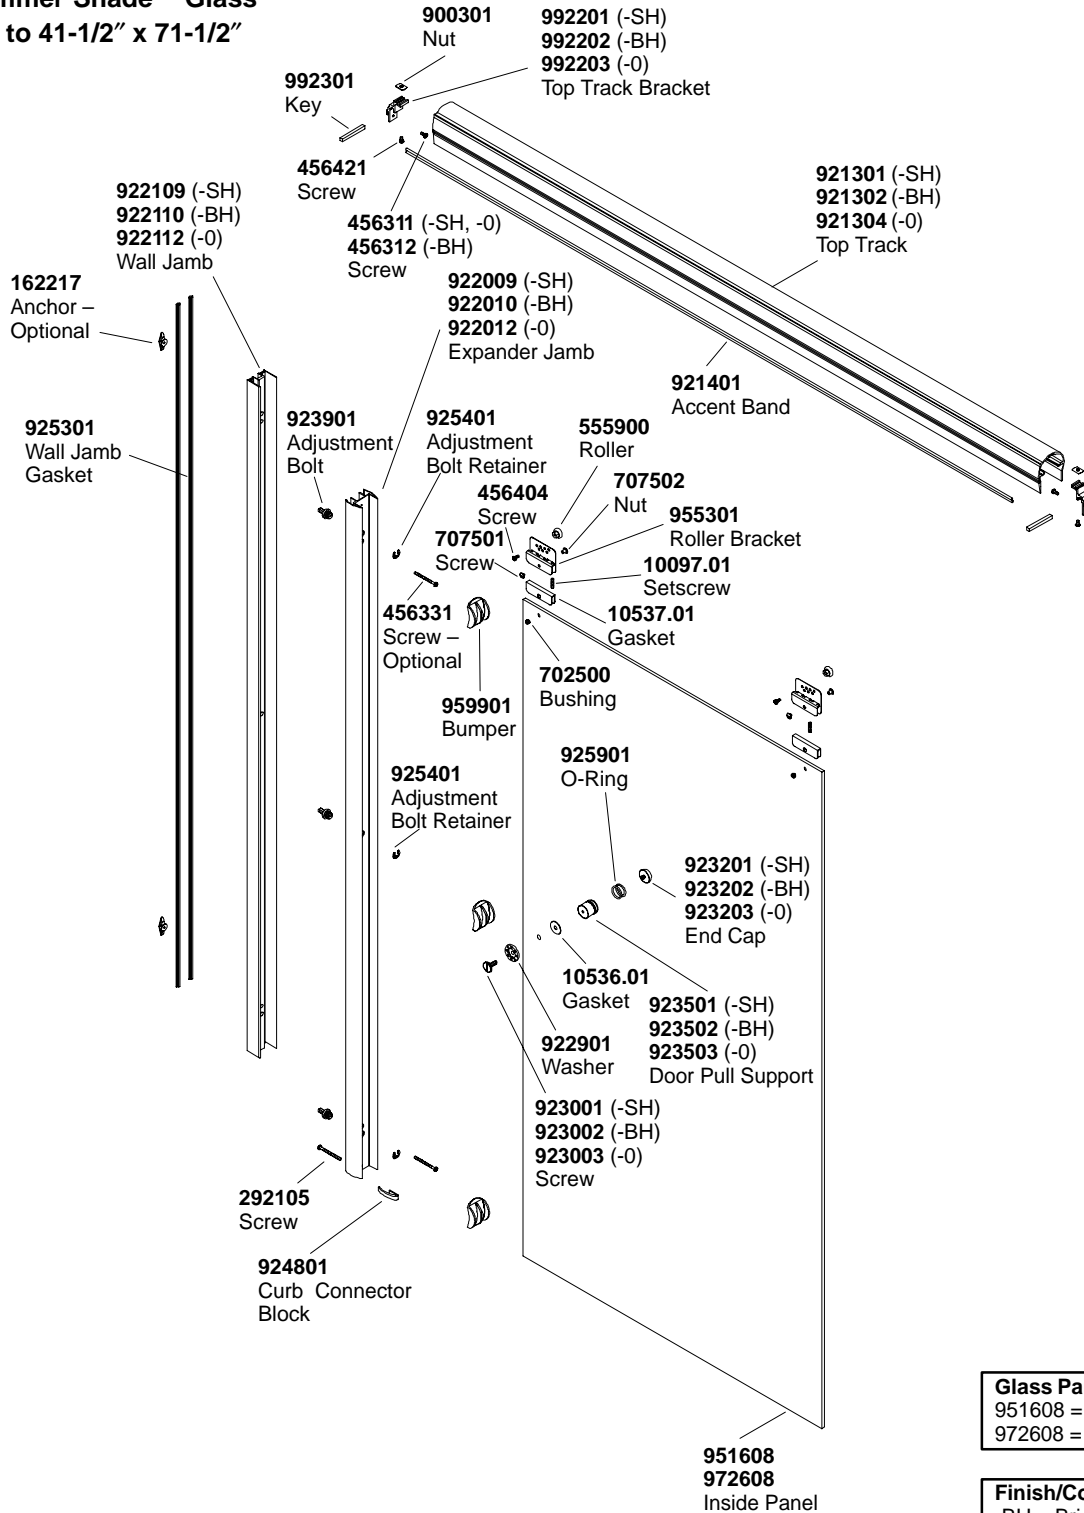

Crystal Clear Glass
Summer Shade™ Glass
36" to 41-1/2" x 71-1/2"

INSIDE PANEL

Glass Panel Part Number Key
951608 = Crystal Clear Glass
972608 = Summer Shade™ Glass

Finish/Color Code Guide
-BH = Bright Brass
-SH = Bright Silver
-0 = White

****Finish/color code must be specified when ordering.**