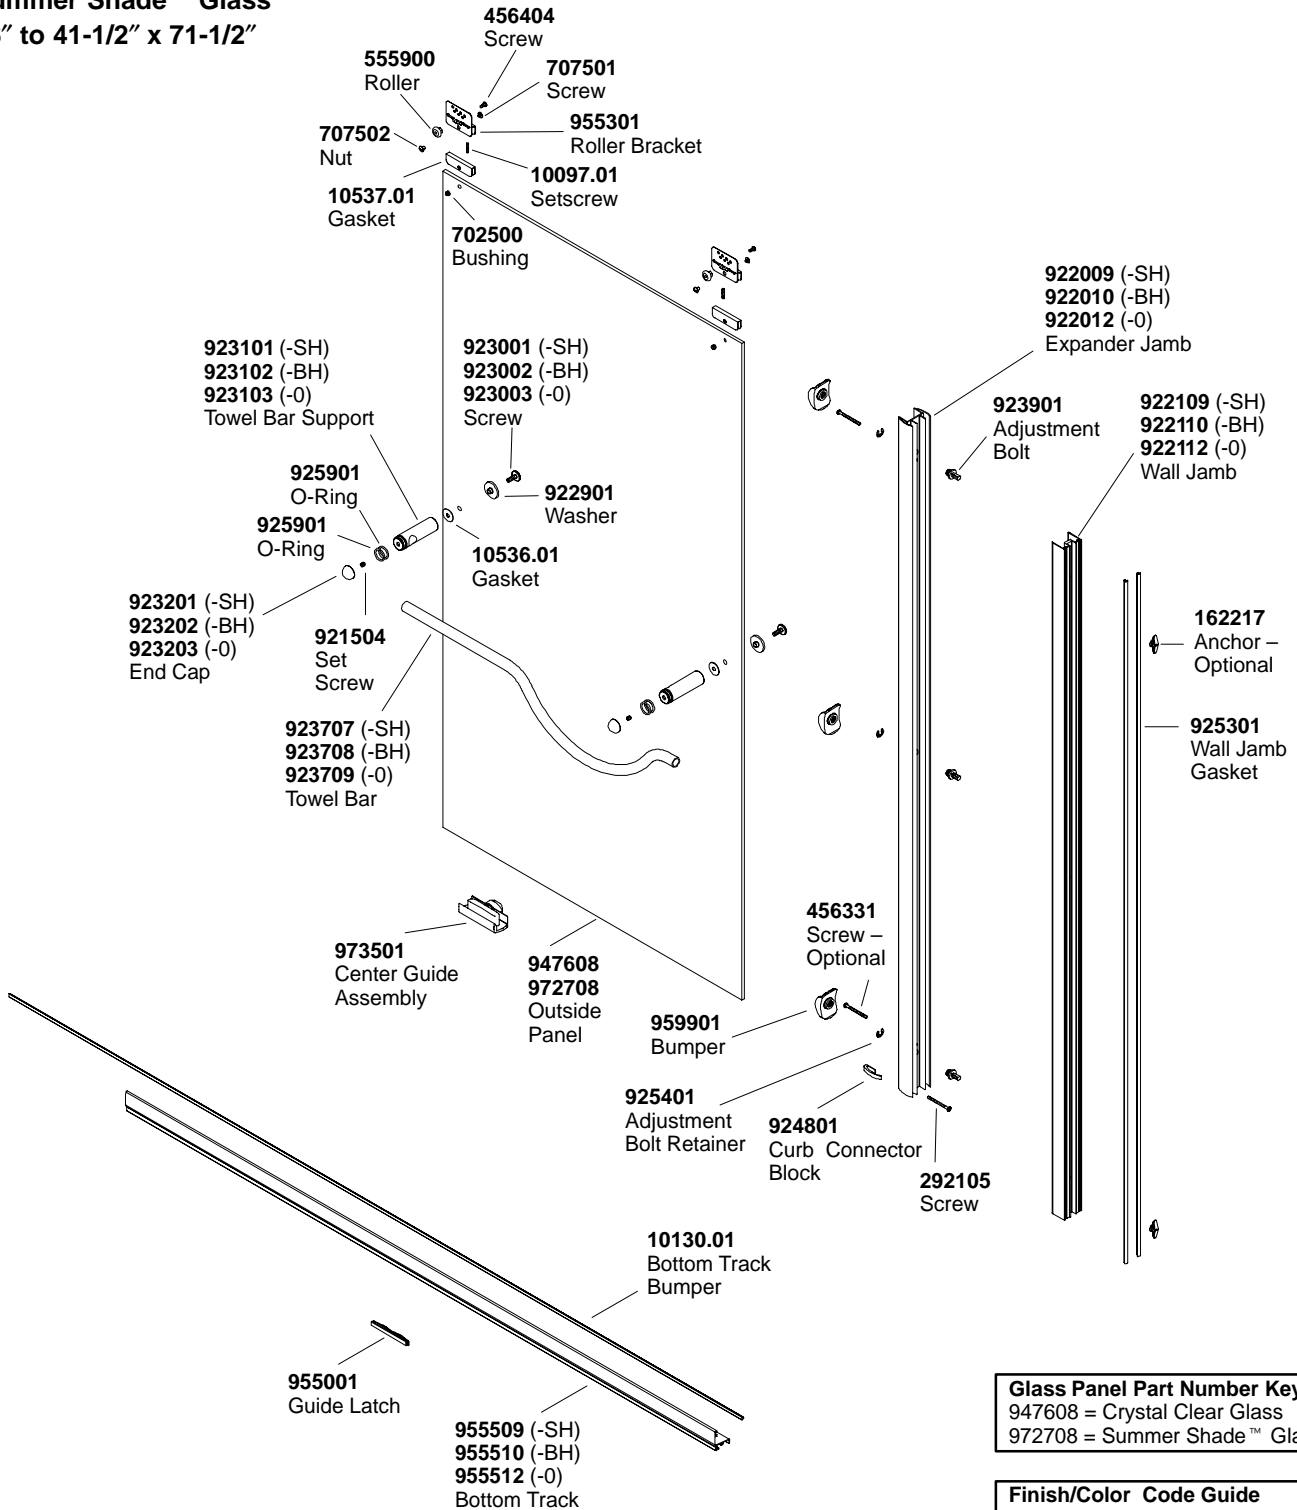

Crystal Clear Glass
Summer Shade™ Glass
36" to 41-1/2" x 71-1/2"

OUTSIDE PANEL

Glass Panel Part Number Key
947608 = Crystal Clear Glass
972708 = Summer Shade™ Glass

Finish/Color Code Guide
-BH = Bright Brass
-SH = Bright Silver
-0 = White

**Finish/color code must be specified when ordering.