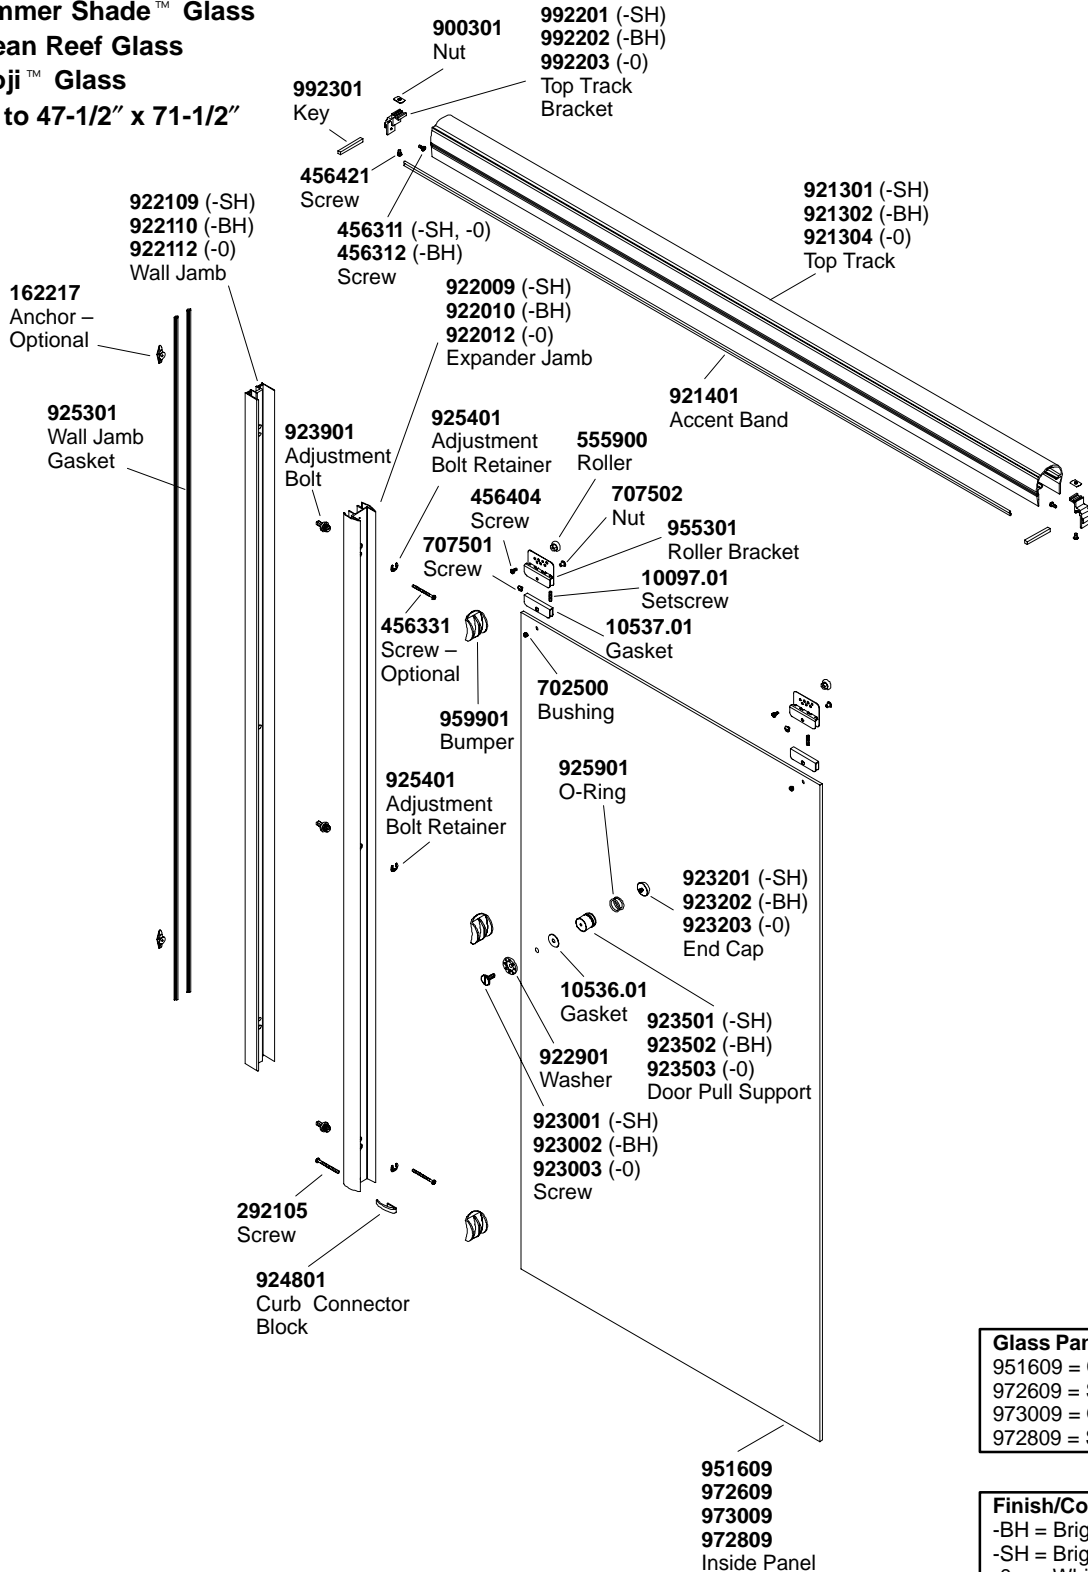

Crystal Clear Glass
Summer Shade™ Glass
Ocean Reef Glass
Shoji™ Glass
42" to 47-1/2" x 71-1/2"

INSIDE PANEL

Glass Panel Part Number Key	
951609	= Crystal Clear Glass
972609	= Summer Shade™ Glass
973009	= Ocean Reef Glass
972809	= Shoji™ Glass

Finish/Color Code Guide	
-BH	= Bright Brass
-SH	= Bright Silver
-0	= White

**Finish/color code must be specified when ordering.