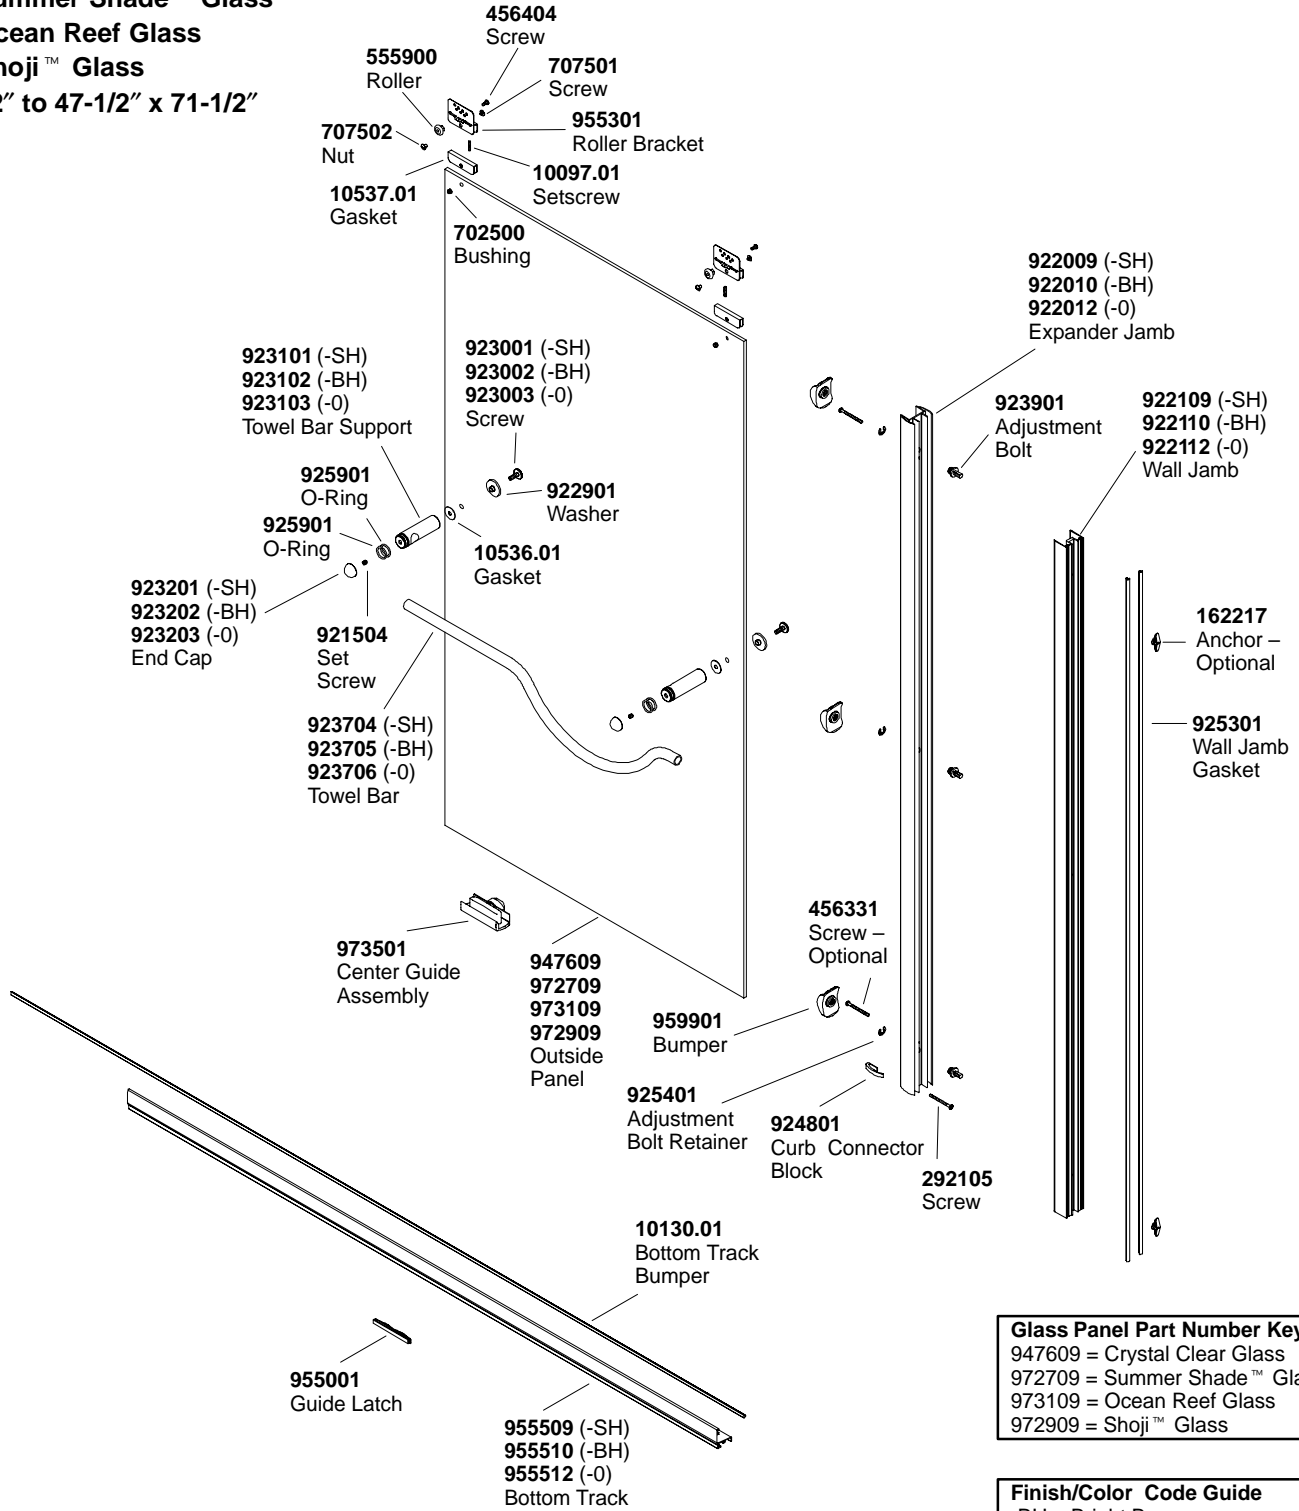

Crystal Clear Glass
Summer Shade™ Glass
Ocean Reef Glass
Shoji™ Glass
42" to 47-1/2" x 71-1/2"

OUTSIDE PANEL

Glass Panel Part Number Key	
947609	= Crystal Clear Glass
972709	= Summer Shade™ Glass
973109	= Ocean Reef Glass
972909	= Shoji™ Glass

Finish/Color Code Guide	
-BH	= Bright Brass
-SH	= Bright Silver
-0	= White

**Finish/color code must be specified when ordering.