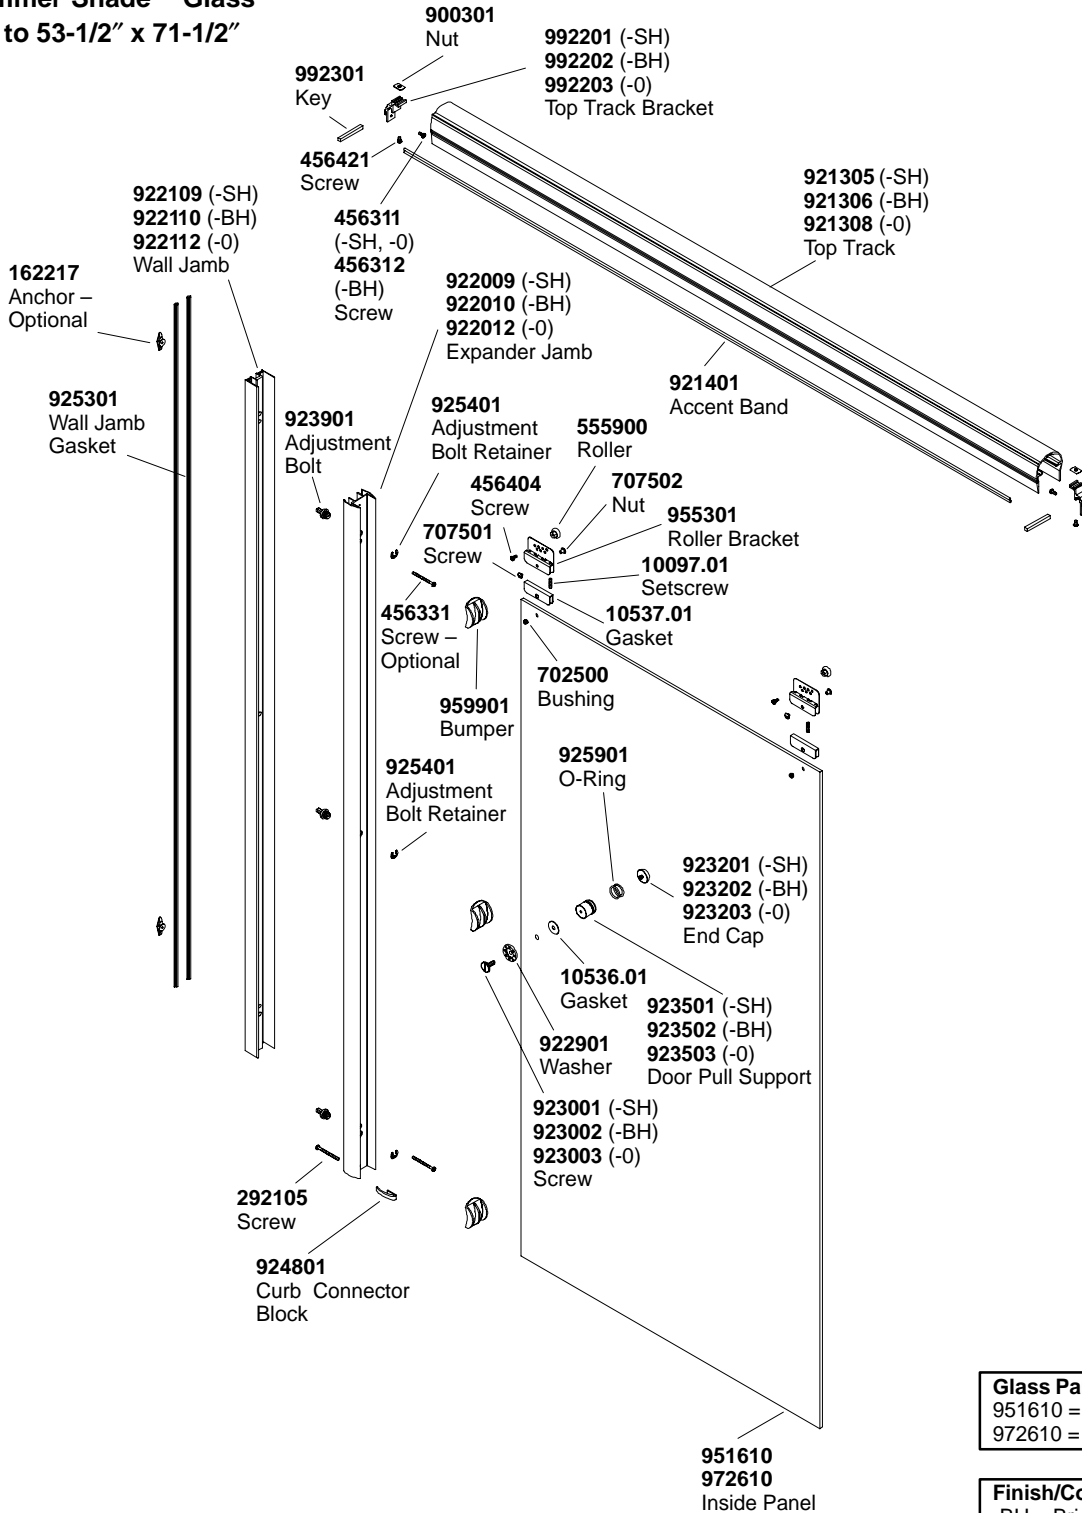

Crystal Clear Glass
Summer Shade™ Glass
48" to 53-1/2" x 71-1/2"

INSIDE PANEL

Glass Panel Part Number Key
951610 = Crystal Clear Glass
972610 = Summer Shade™ Glass

Finish/Color Code Guide
-BH = Bright Brass
-SH = Bright Silver
-0 = White

**Finish/color code must be specified when ordering.