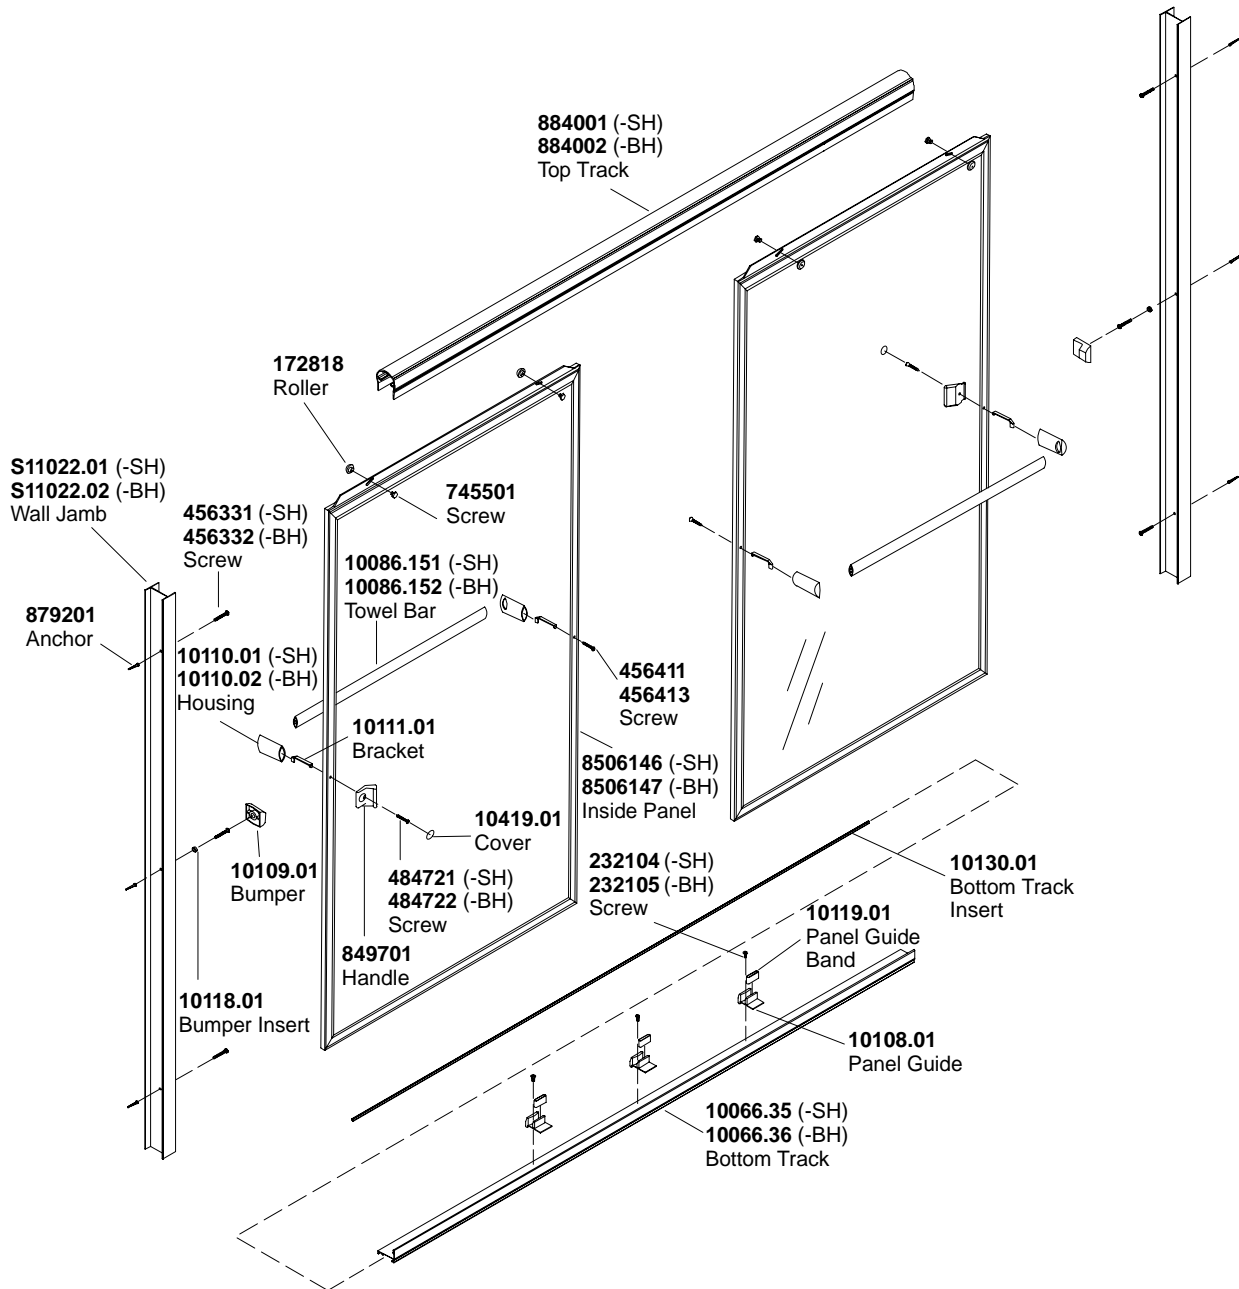

Obscure Glass
56-1/4" x 55-3/4"

Finish/Color Code Guide	
-BH	= Bright Brass
-SH	= Bright Silver
-0	= White

****Finish/color code must be specified when ordering.**