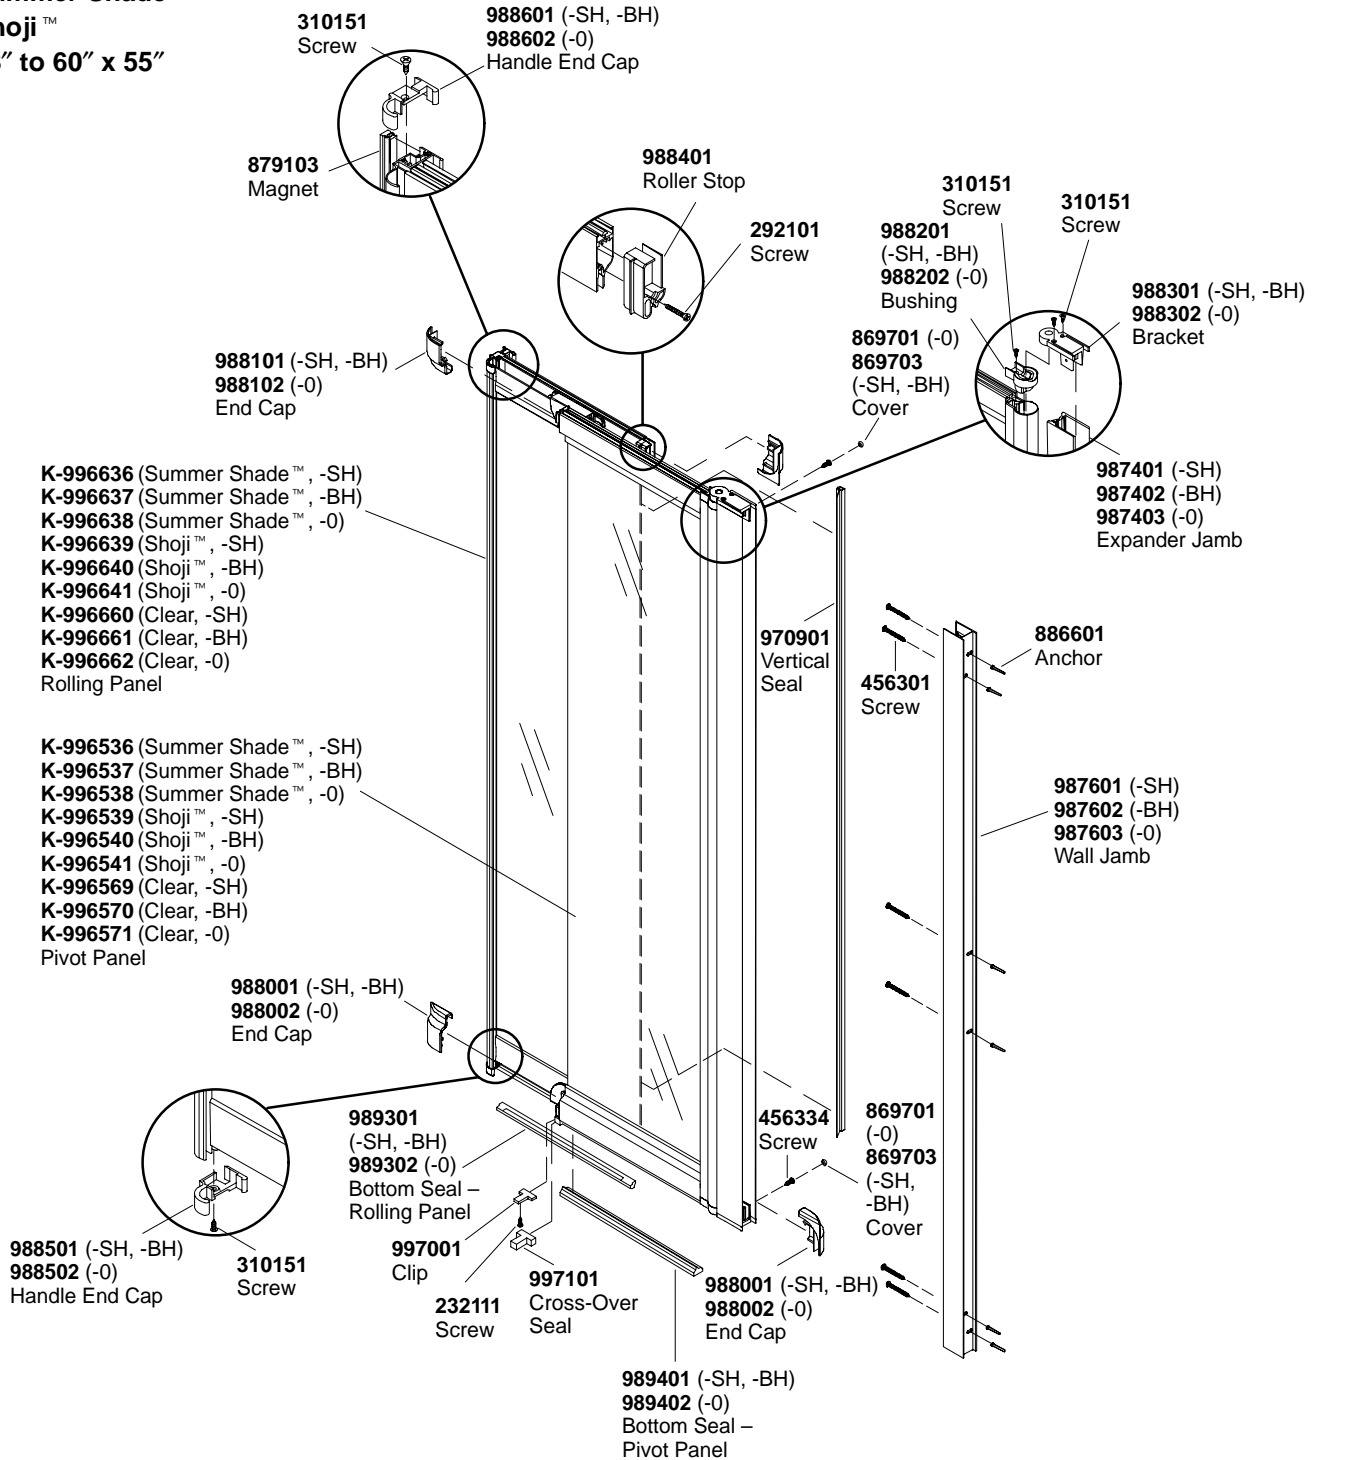

Clear  
Summer Shade™  
Shoji™  
48" to 60" x 55"

RIGHT SIDE

Finish/Color Code Guide	
-BH	= Bright Brass
-SH	= Bright Silver
-0	= White

\*\*Finish/color code must be specified when ordering.