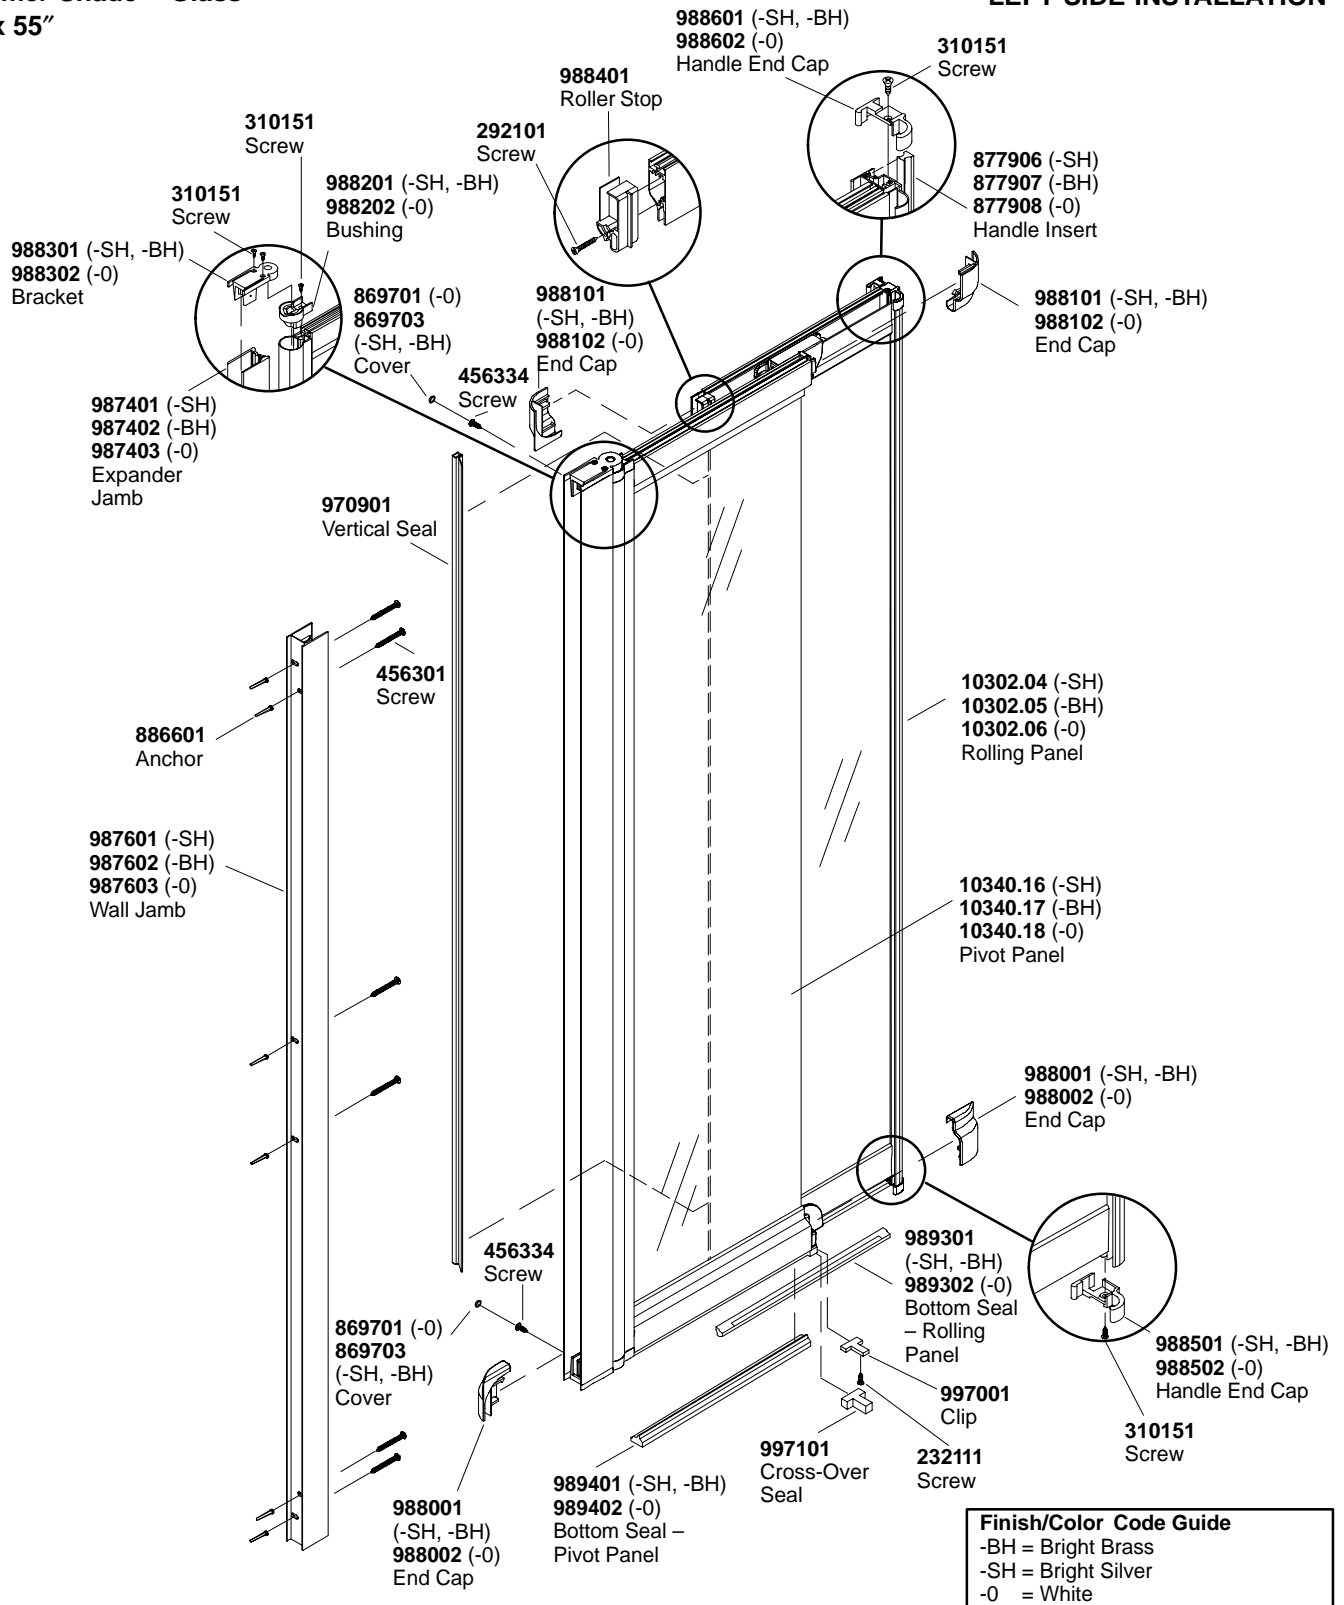

**Summer Shade™ Glass**  
**30" x 55"**

**LEFT SIDE INSTALLATION**

\*\*Finish/color code must be specified when ordering.