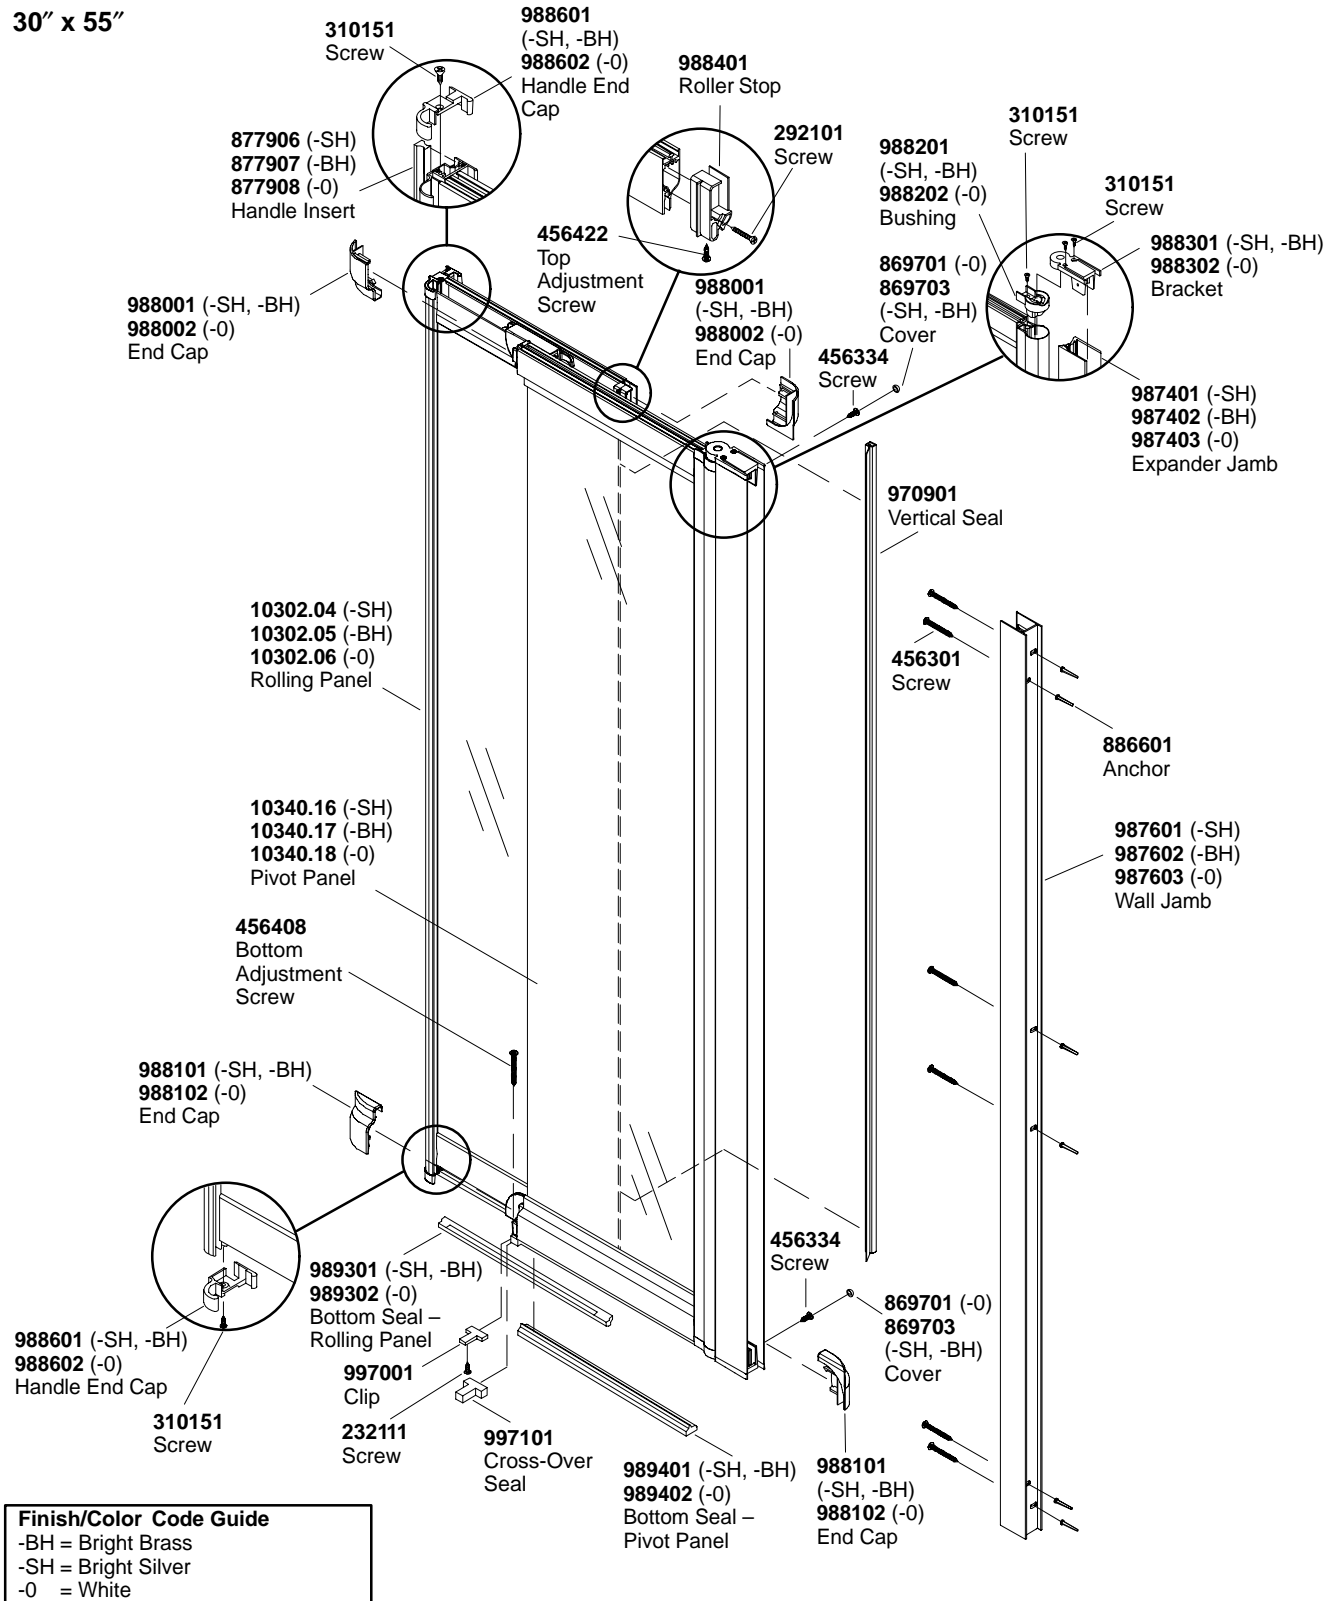

Summer Shade™ Glass
30" x 55"

RIGHT SIDE INSTALLATION

**Finish/color code must be specified when ordering.