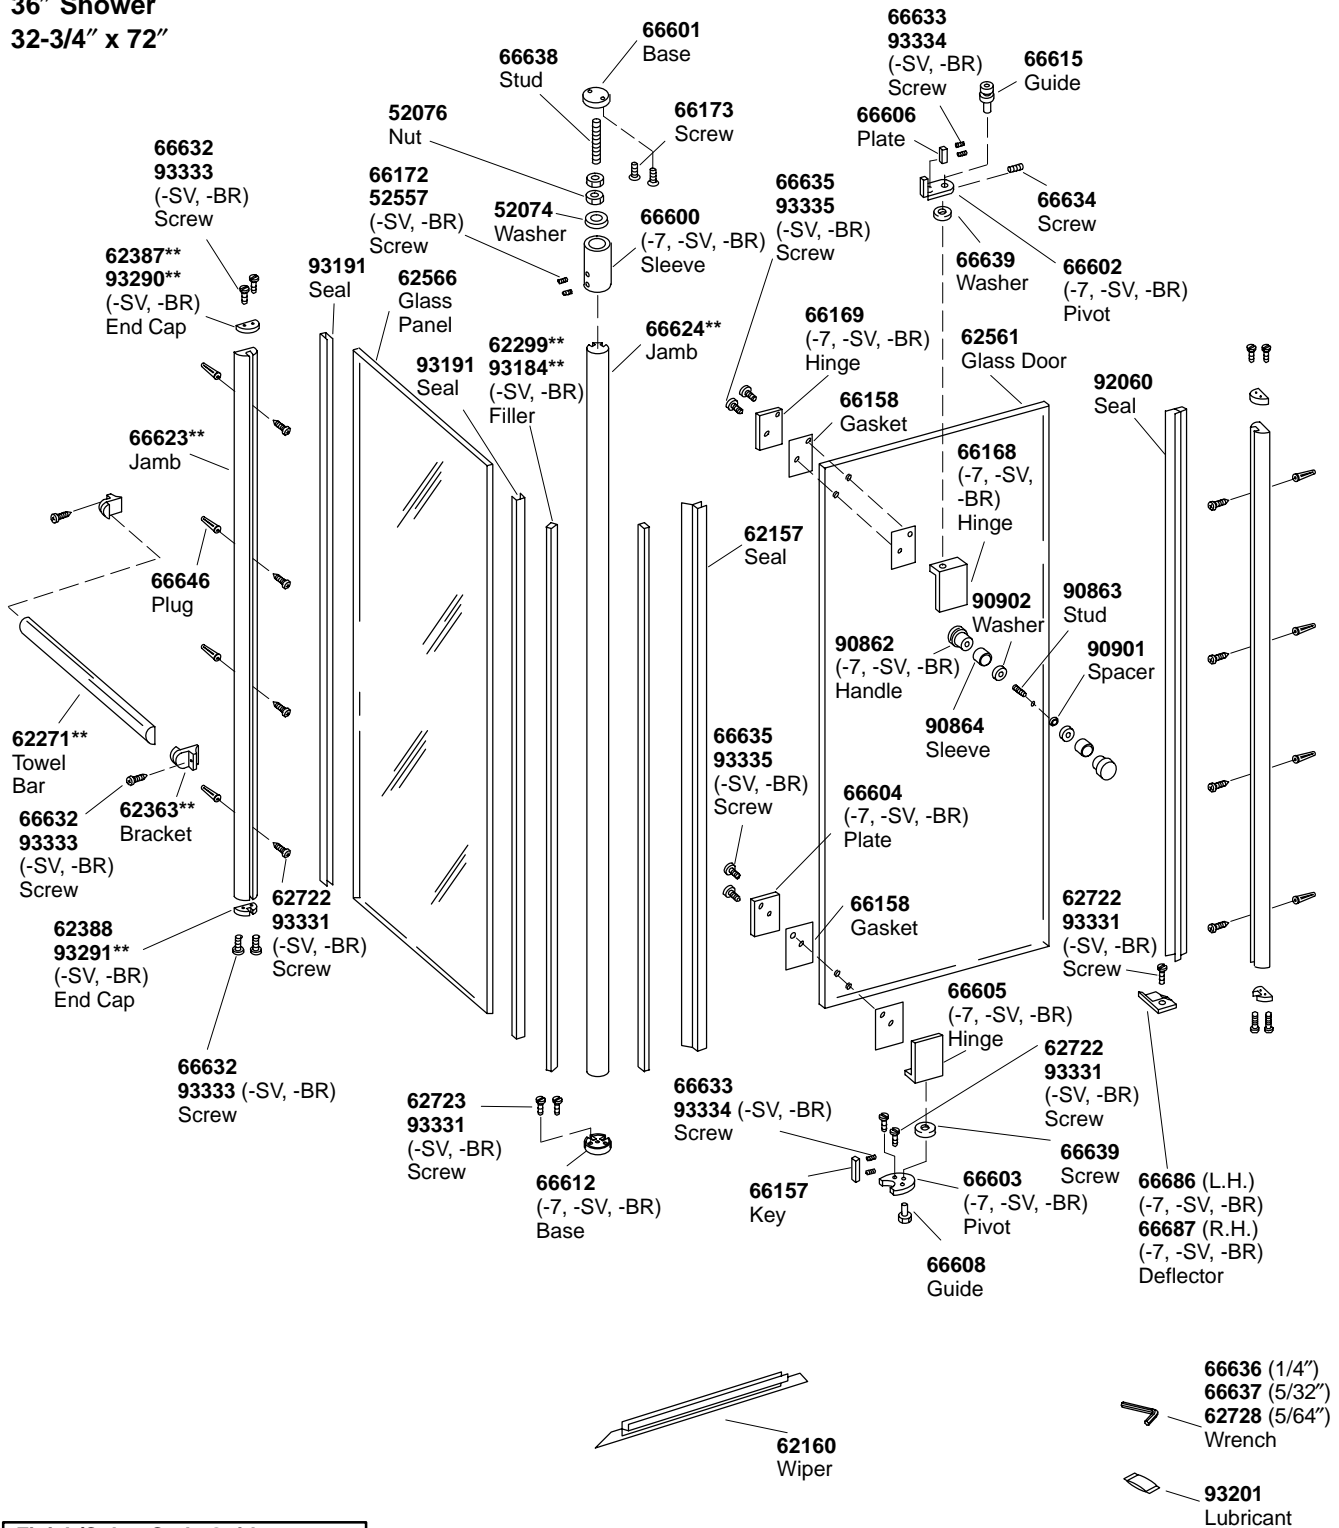

# KOHLER® SERVICE PARTS

## PROFILE 36" SHOWER DOOR

36" Shower  
32-3/4" x 72"

Finish/Color Code Guide	
-BR	= New England Brass™
-SV	= Nevada Silver™
-7	= Black Black™

\*\*Finish/color code must be specified when ordering.