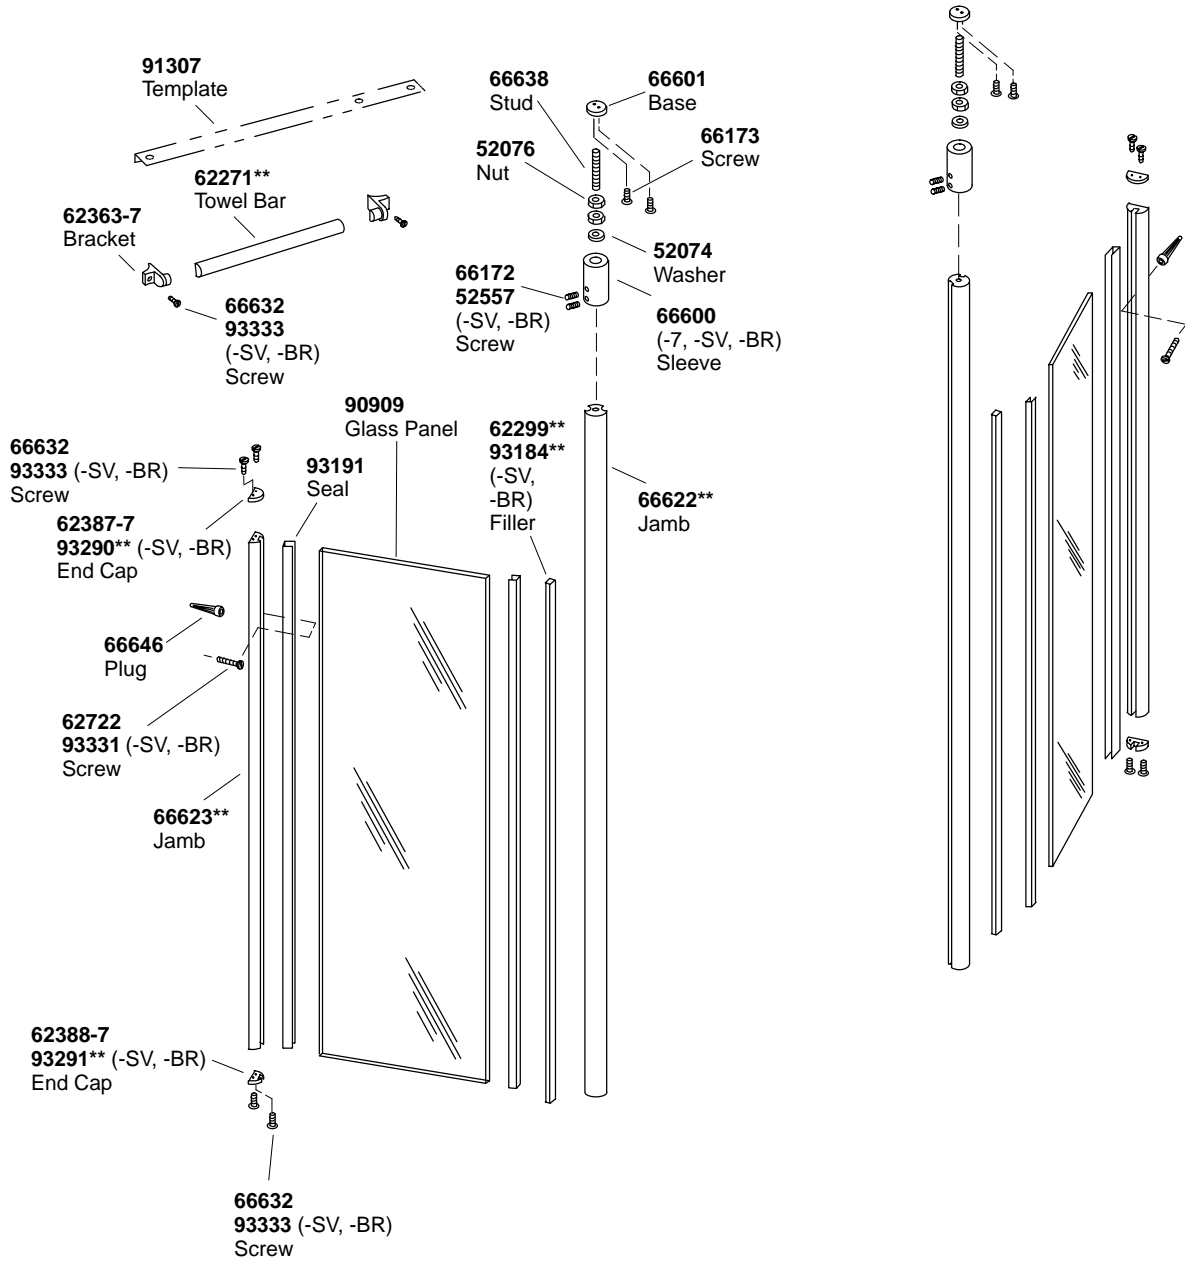

Shower Panels 50" x 50"

Finish/Color Code Guide

- BR = New England Brass™
- SV = Nevada Silver™
- 7 = Black Black™

**Finish/color code must be specified when ordering.