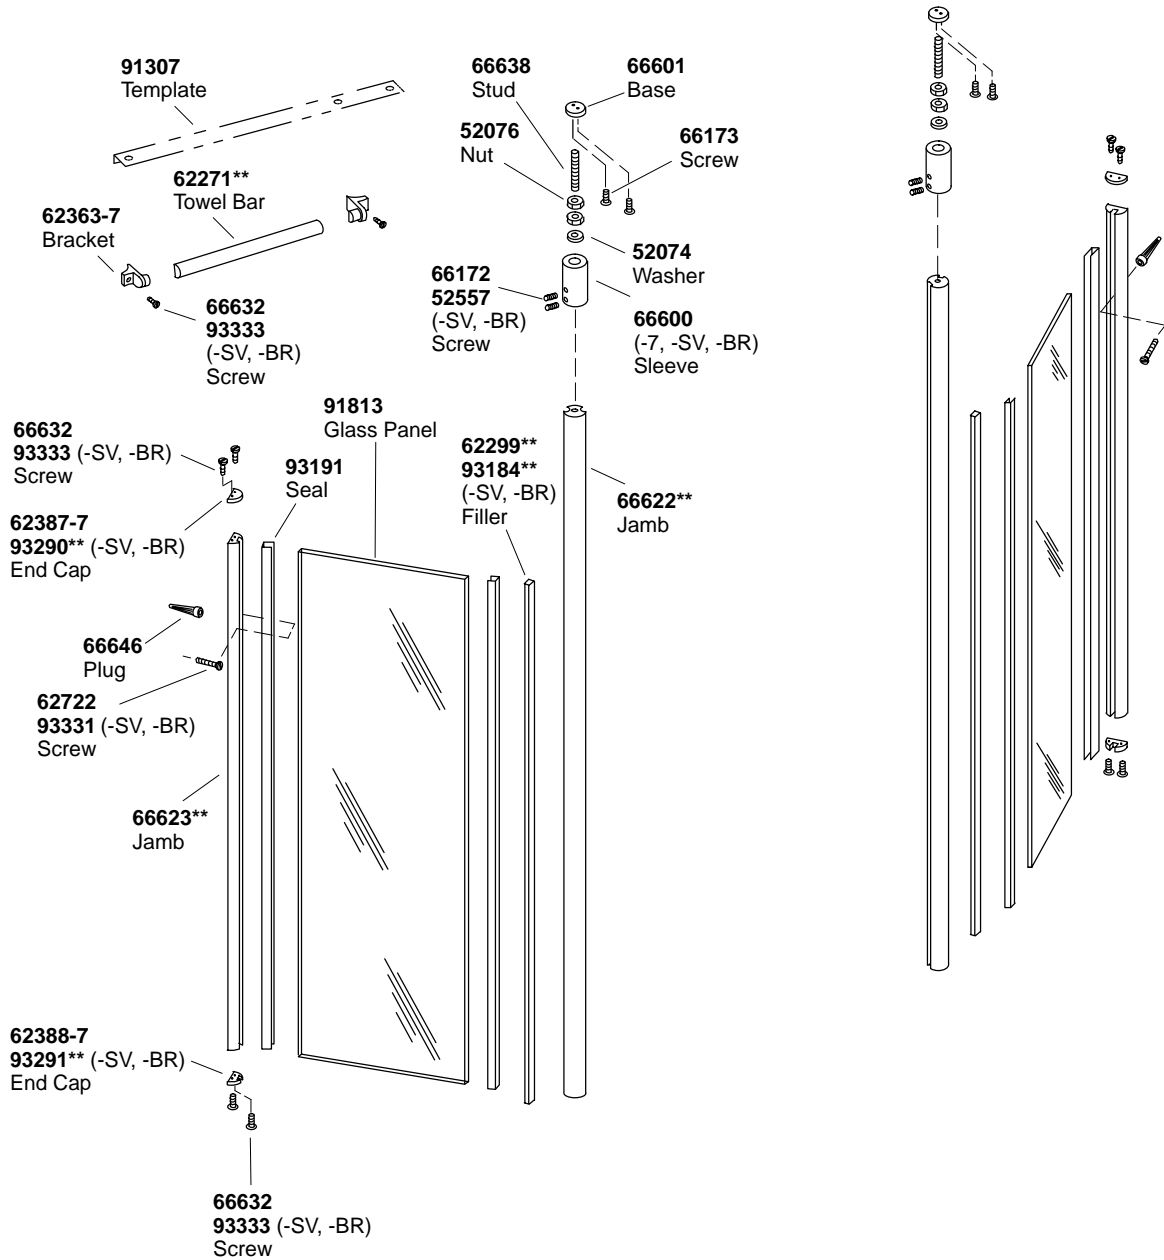

Shower Panels 38" x 38"

Finish/Color Code Guide

- BR = New England Brass™
- SV = Nevada Silver™
- 7 = Black Black™

**Finish/color code must be specified when ordering.