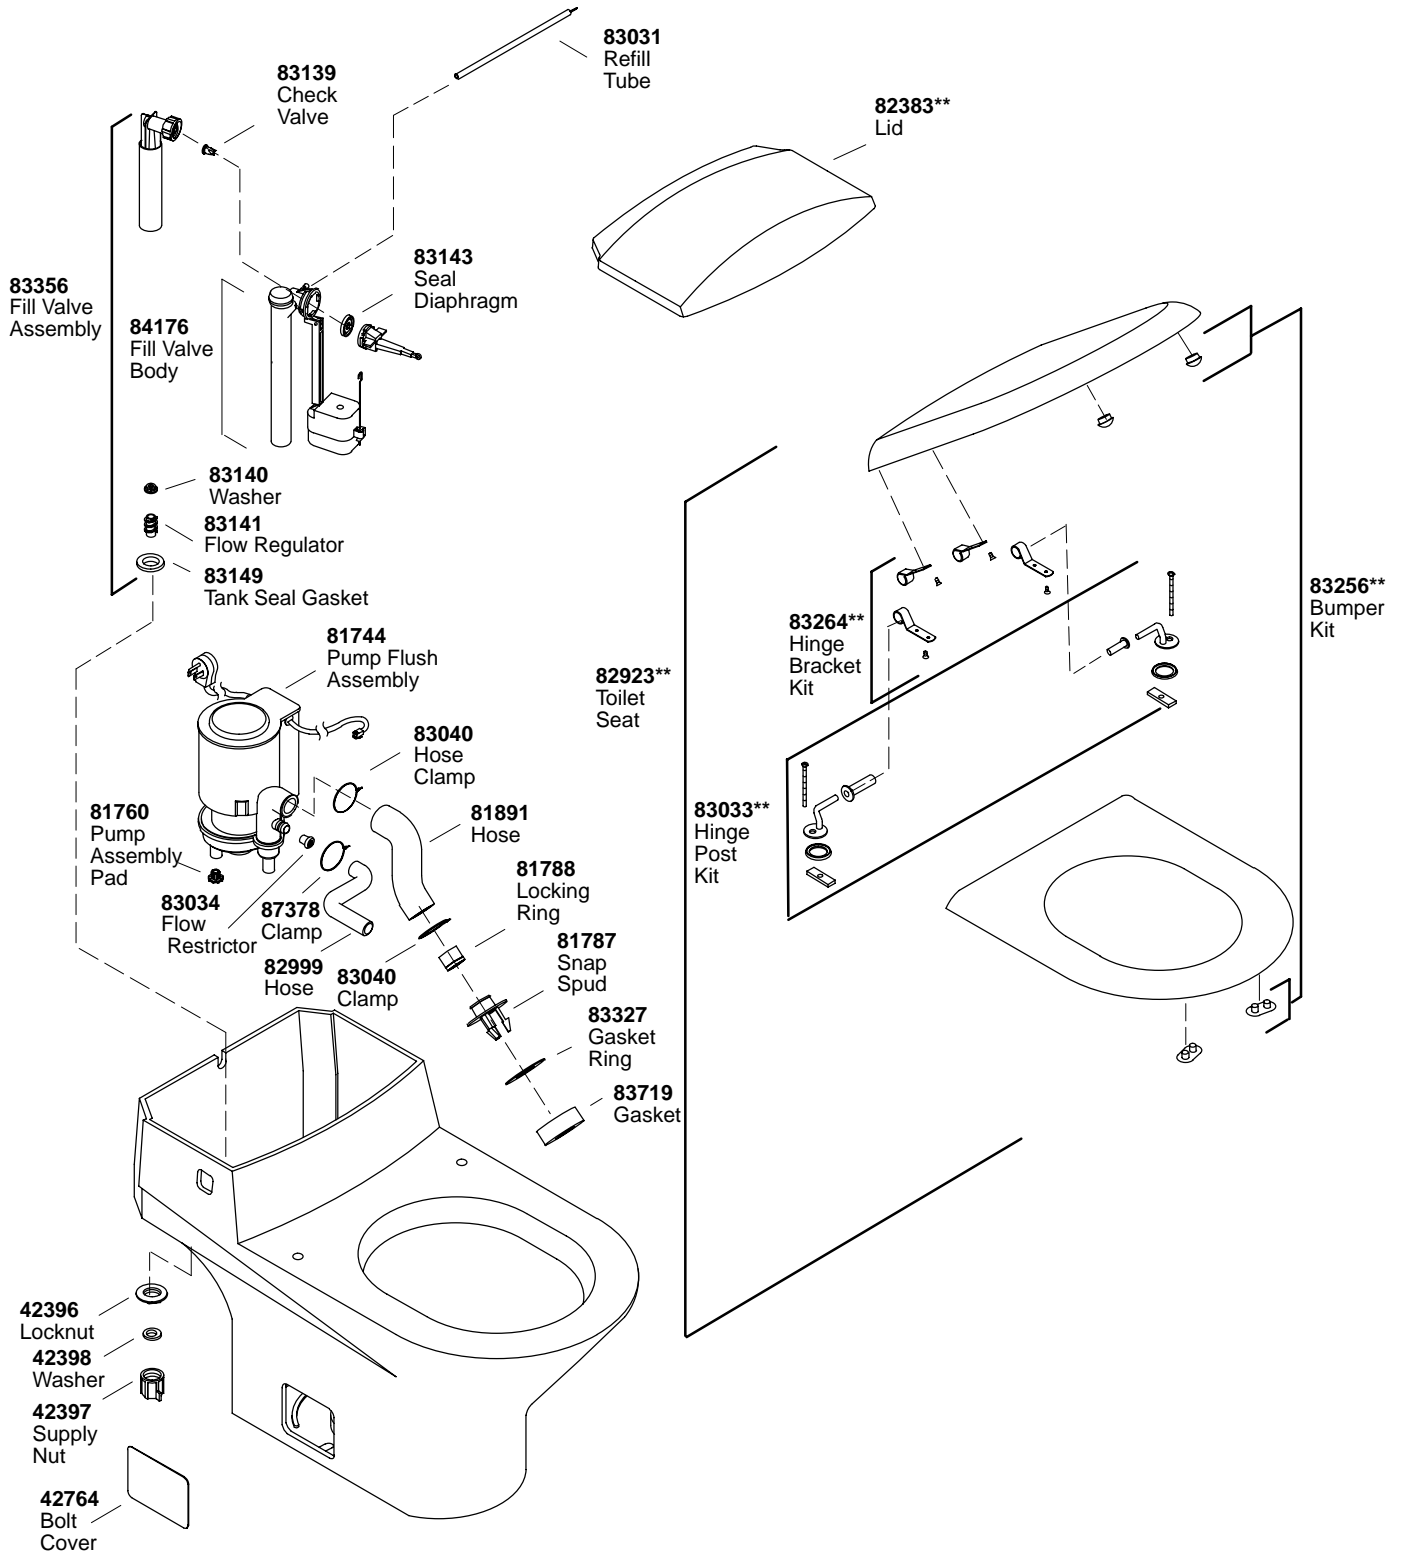

KOHLER® SERVICE PARTS

TROCADERO™ POWER LITE™ TOILET

**Finish/color code must be specified when ordering.