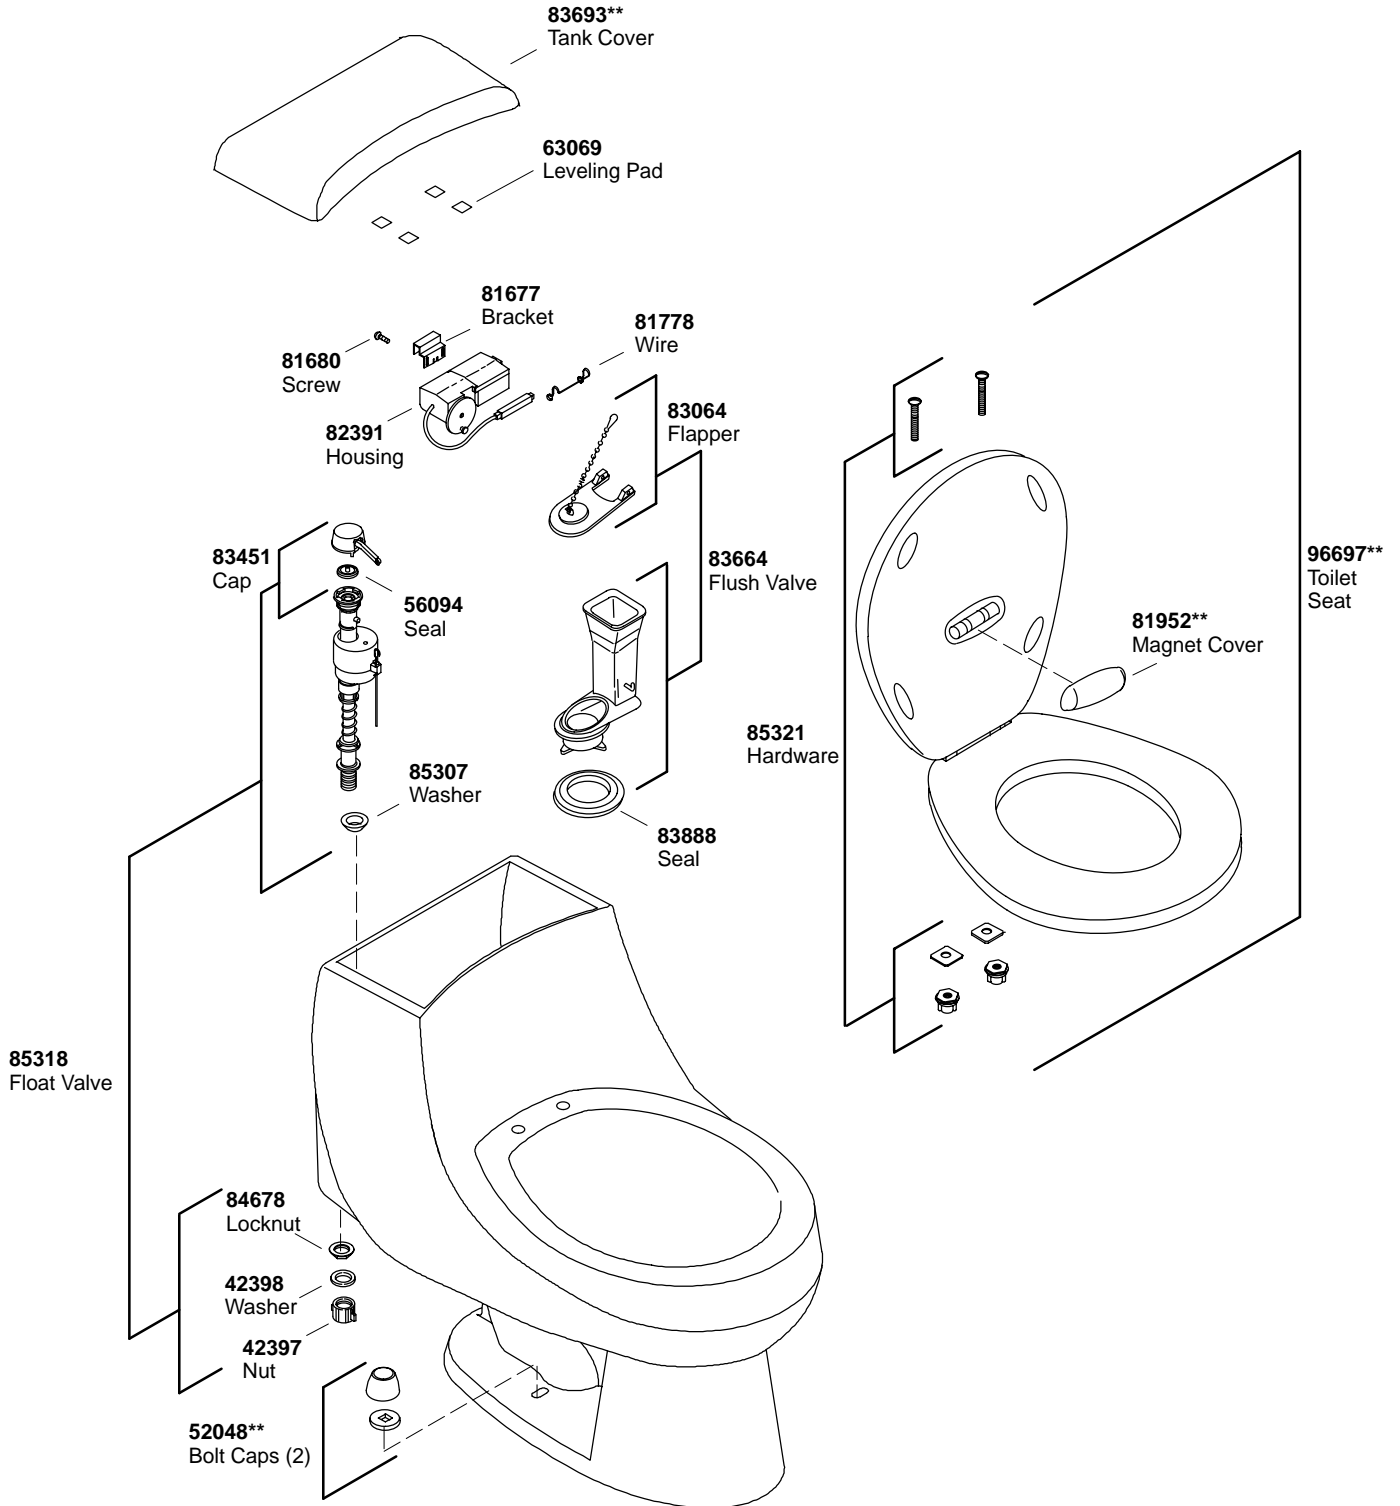

KOHLER® SERVICE PARTS

ROSARIO™ TOILET WITH PEACEKEEPER™ SEAT

**Finish/color code must be specified when ordering.