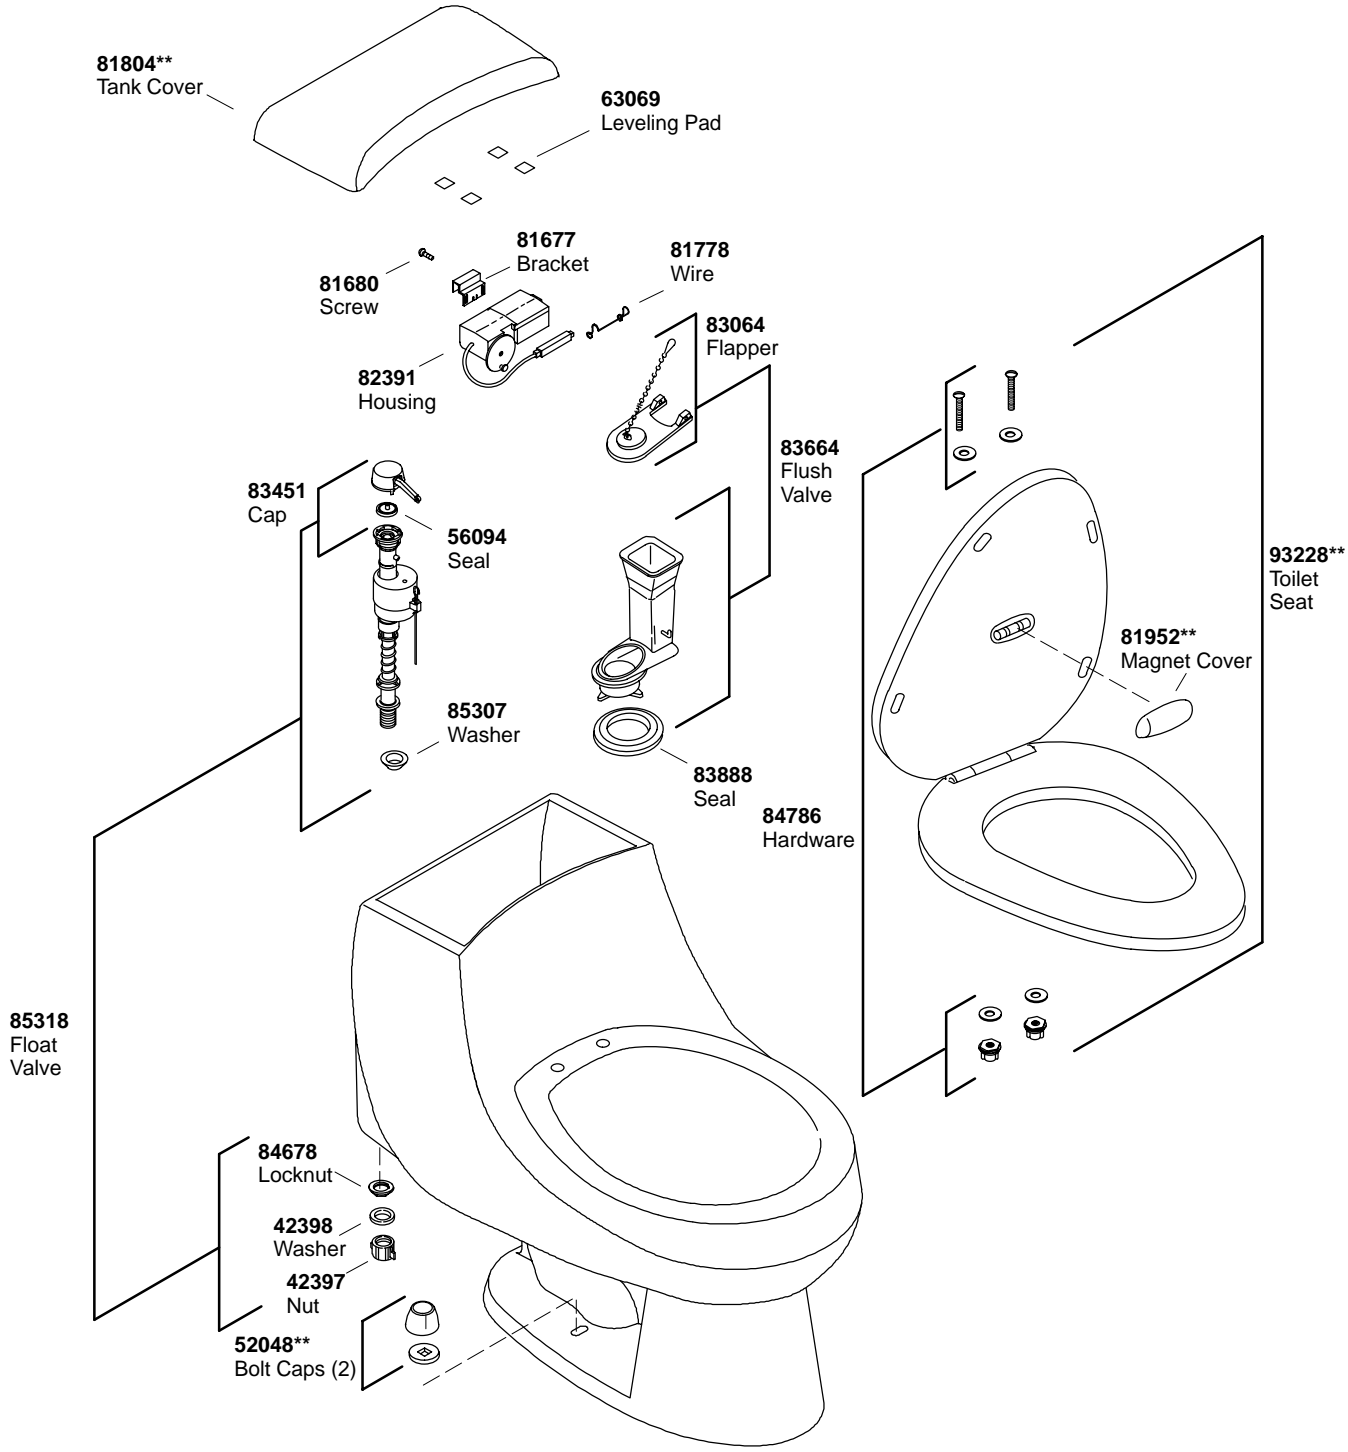

KOHLER® SERVICE PARTS

SAN MARTINE™ TOILET WITH PEACEKEEPER™ SEAT

**Finish/color code must be specified when ordering.