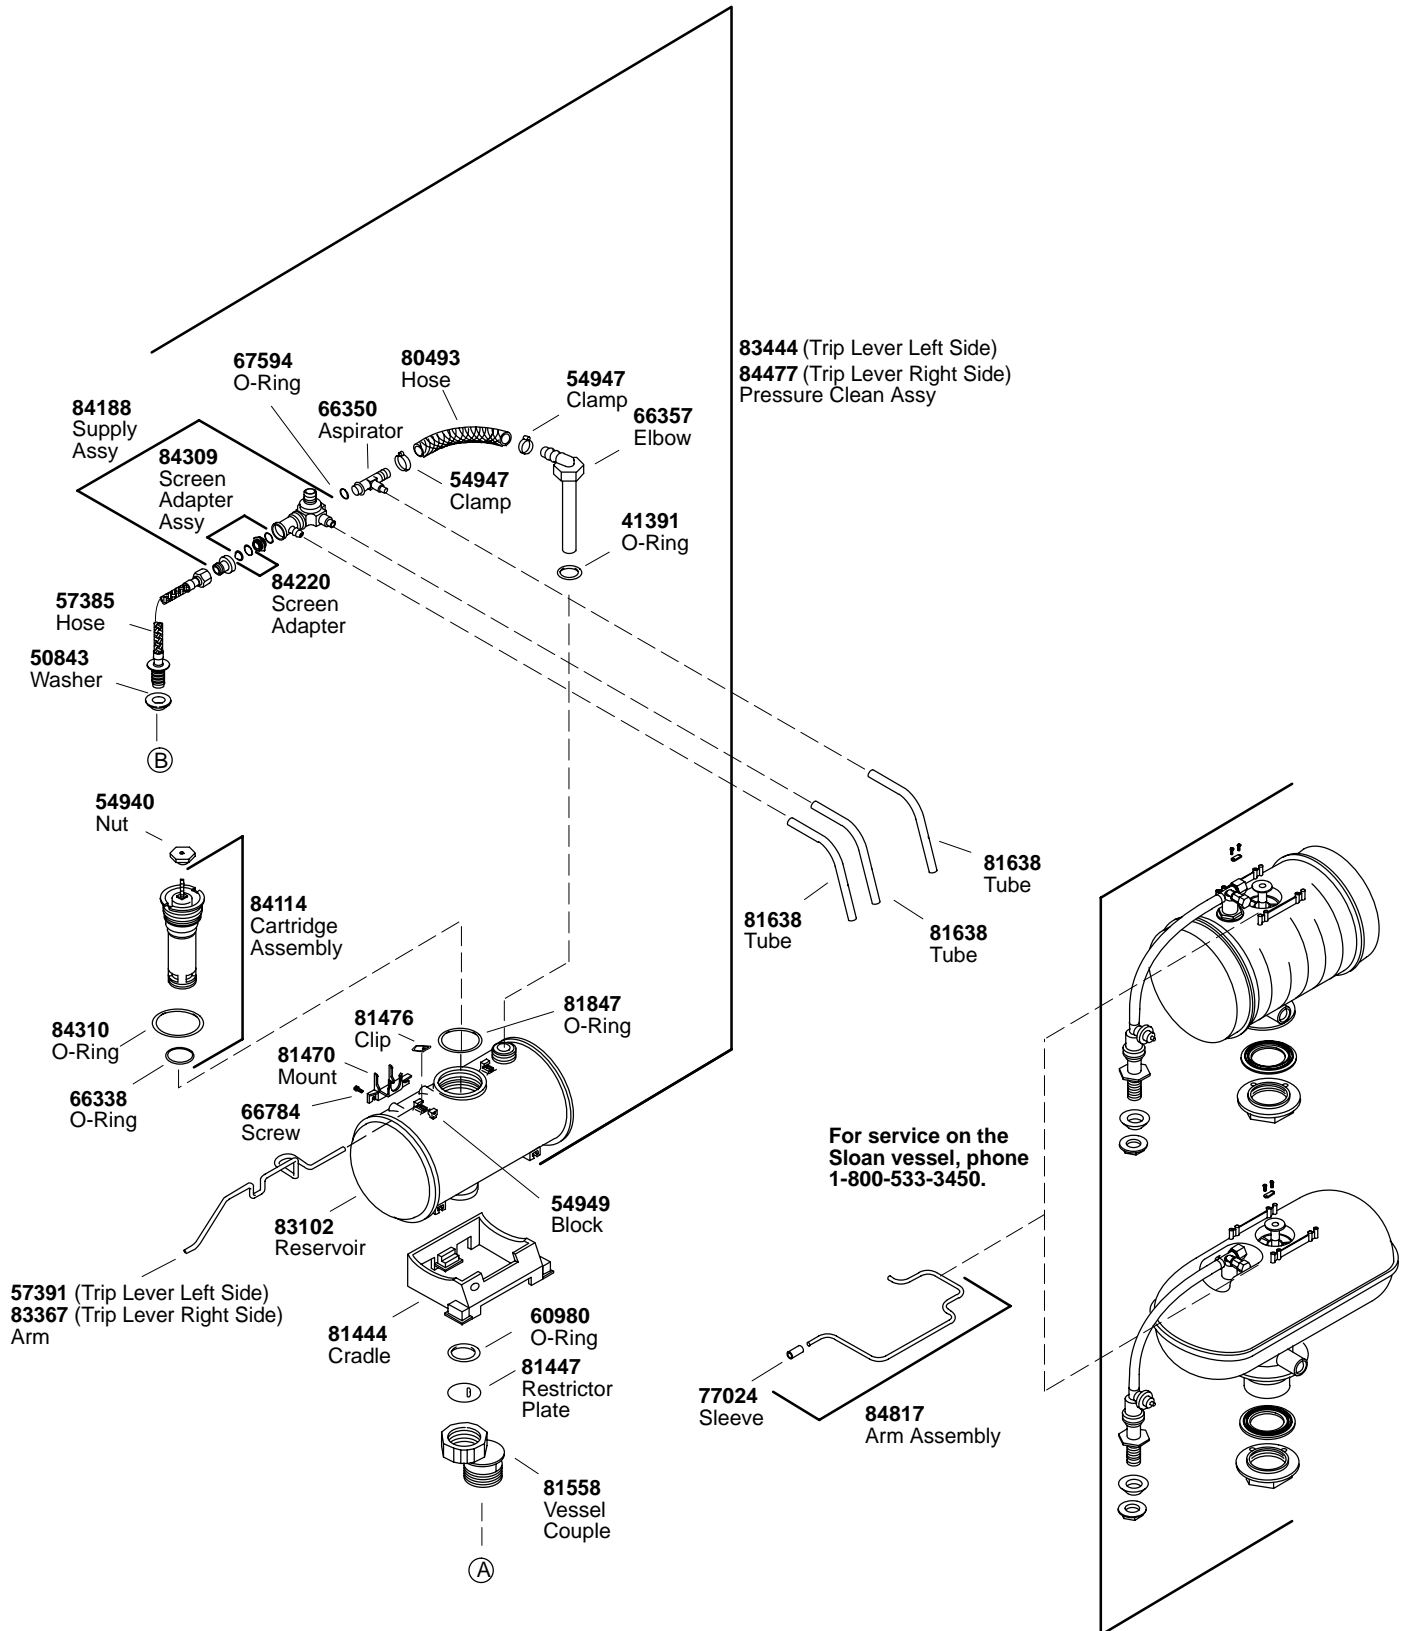

# KOHLER® SERVICE PARTS

## PRESSURE LITE™ SLOAN FLUSHMATE® SYSTEM

\*\*Finish/color code must be specified when ordering.