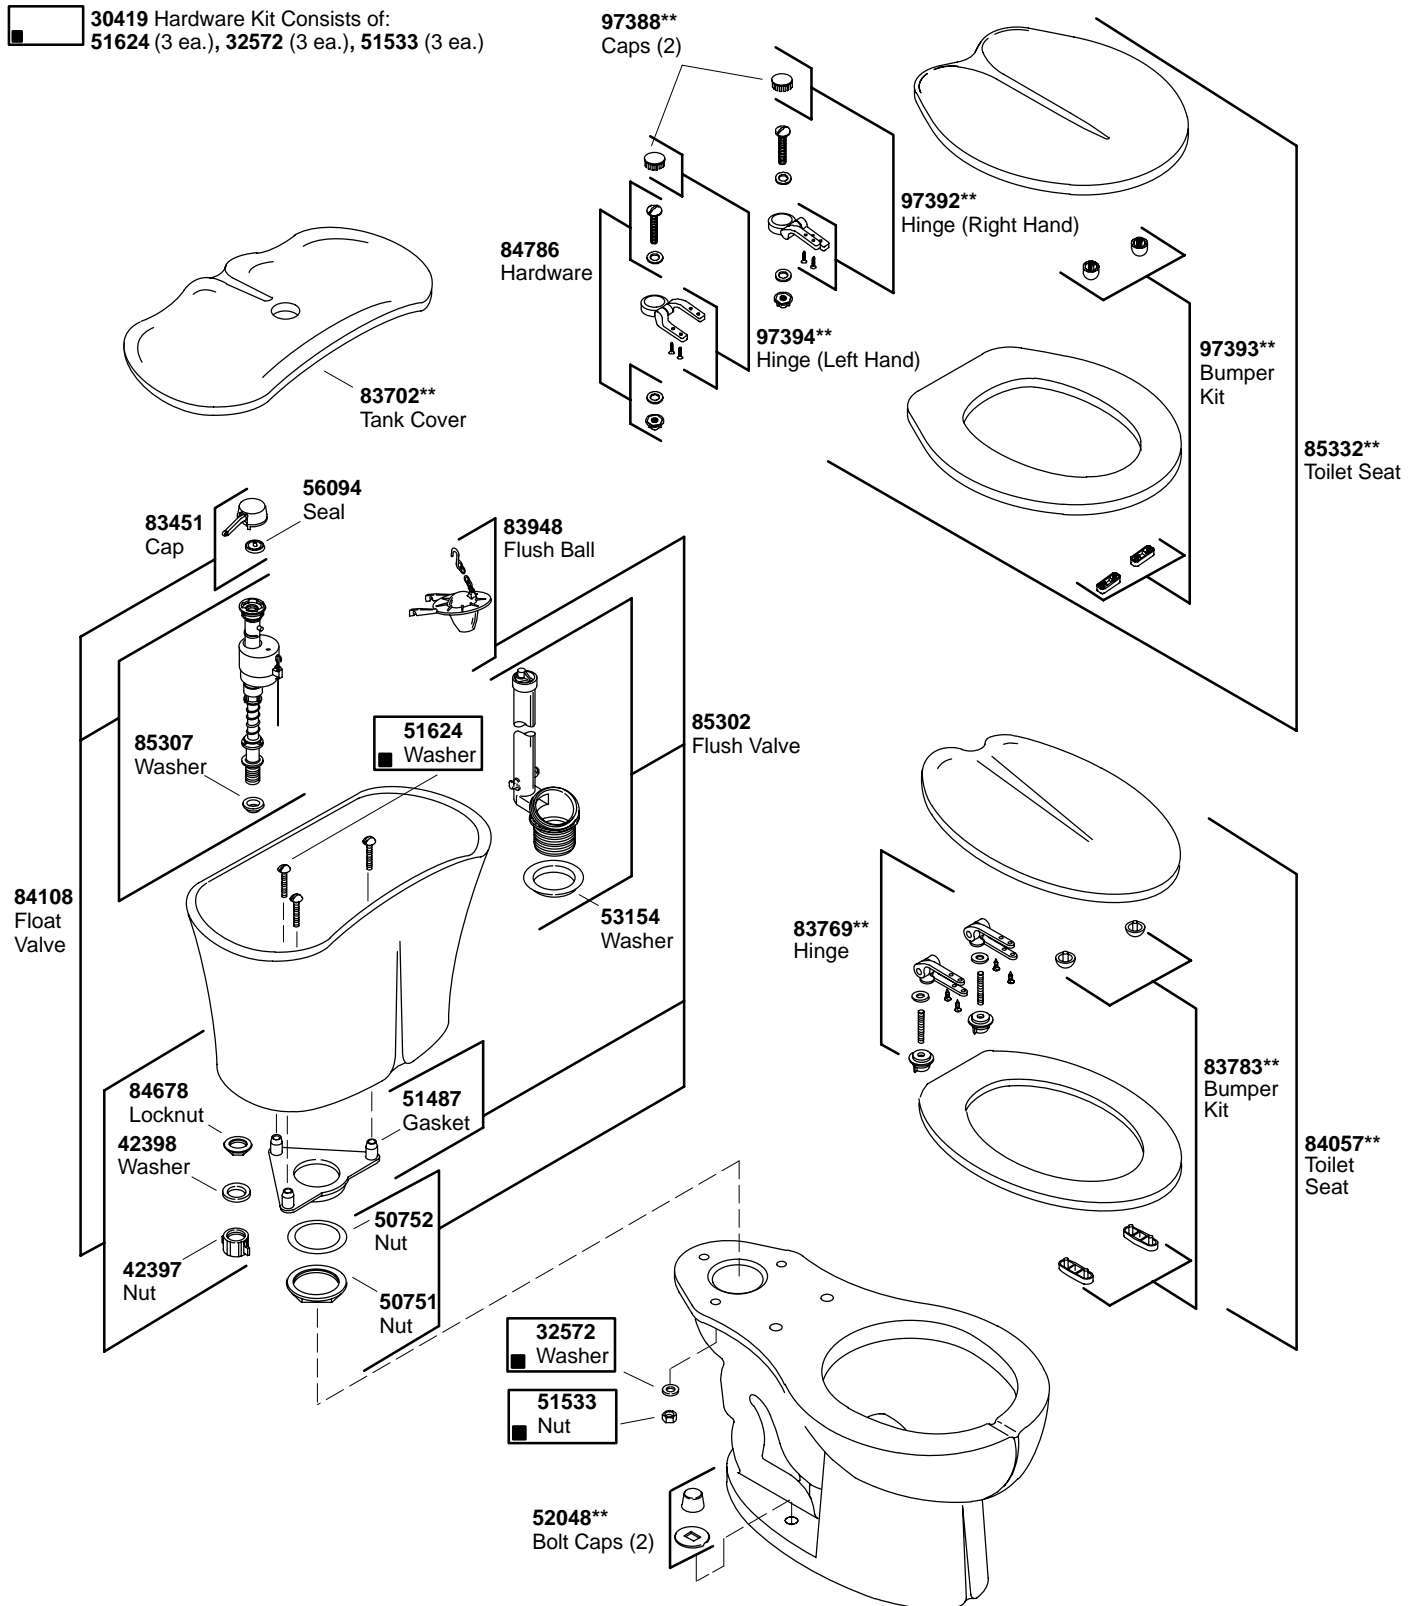

# KOHLER® SERVICE PARTS

FLEUR™  
TOILET

**30419** Hardware Kit Consists of:  
**51624** (3 ea.), **32572** (3 ea.), **51533** (3 ea.)

\*\*Finish/color code must be specified when ordering.