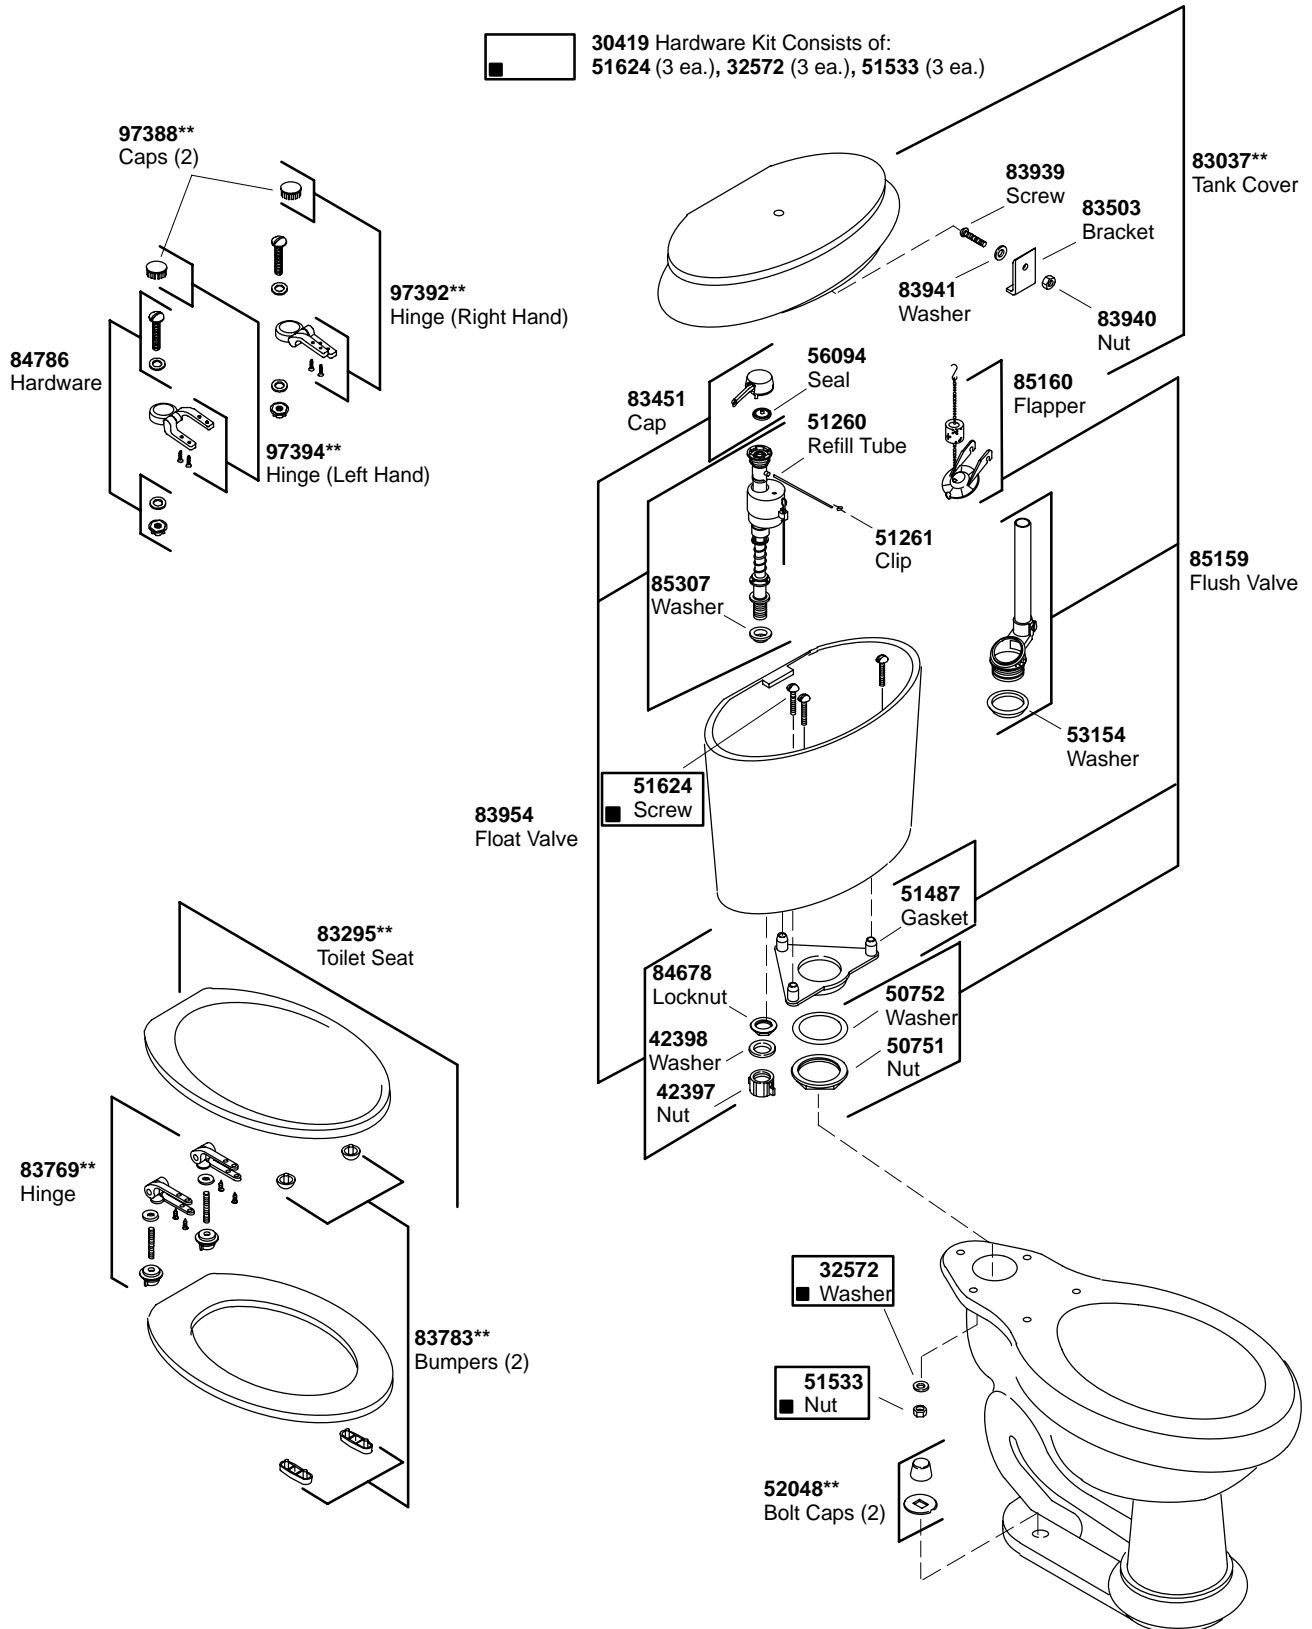

# KOHLER® SERVICE PARTS

REVIVAL™  
TOILET

\*\*Finish/color code must be specified when ordering.