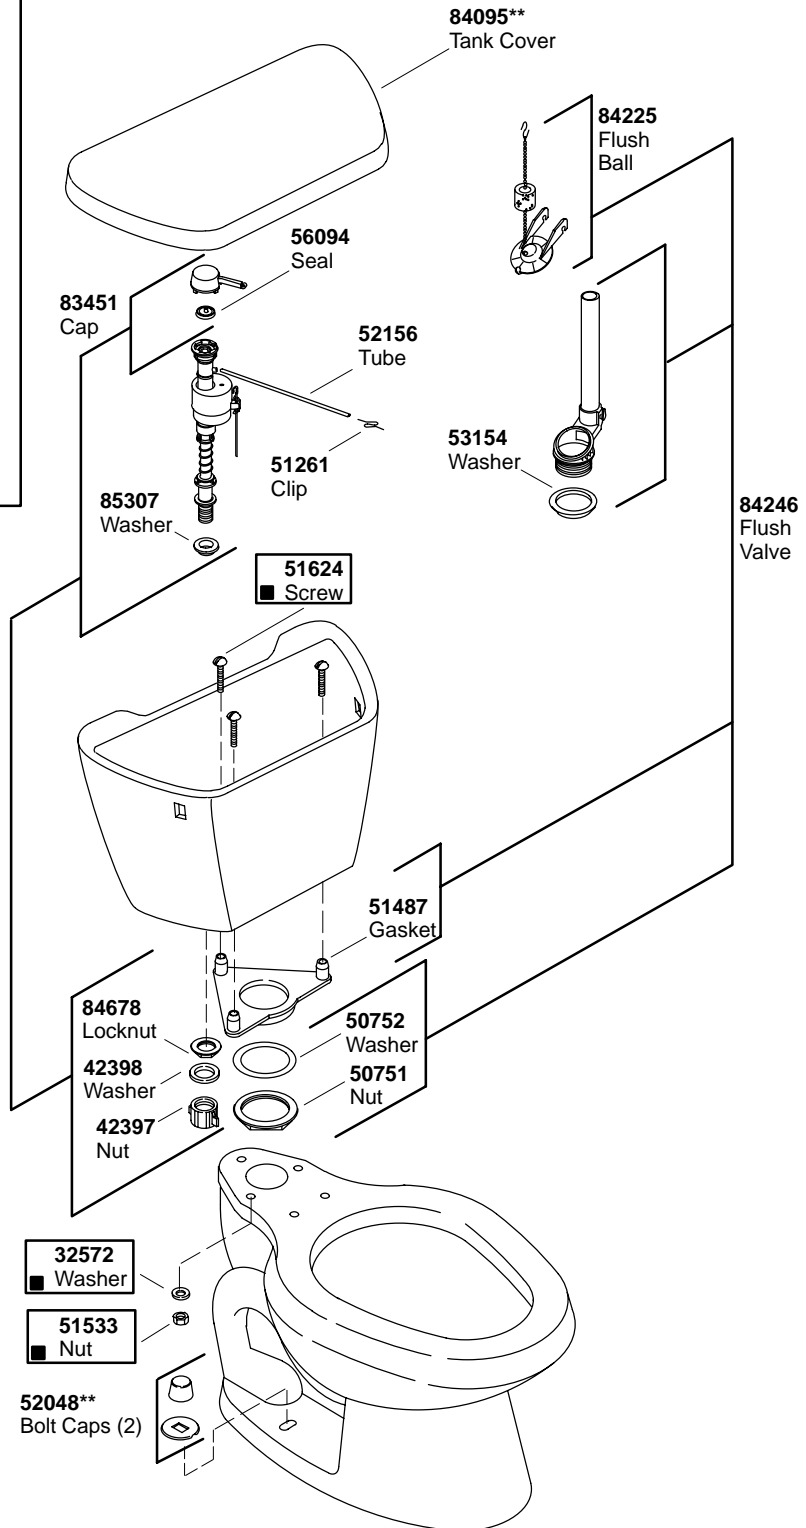

30419 Hardware Kit Consists of:
51624 (3 ea.), 32572 (3 ea.), 51533 (3 ea.)

**Finish/color code must be specified when ordering.