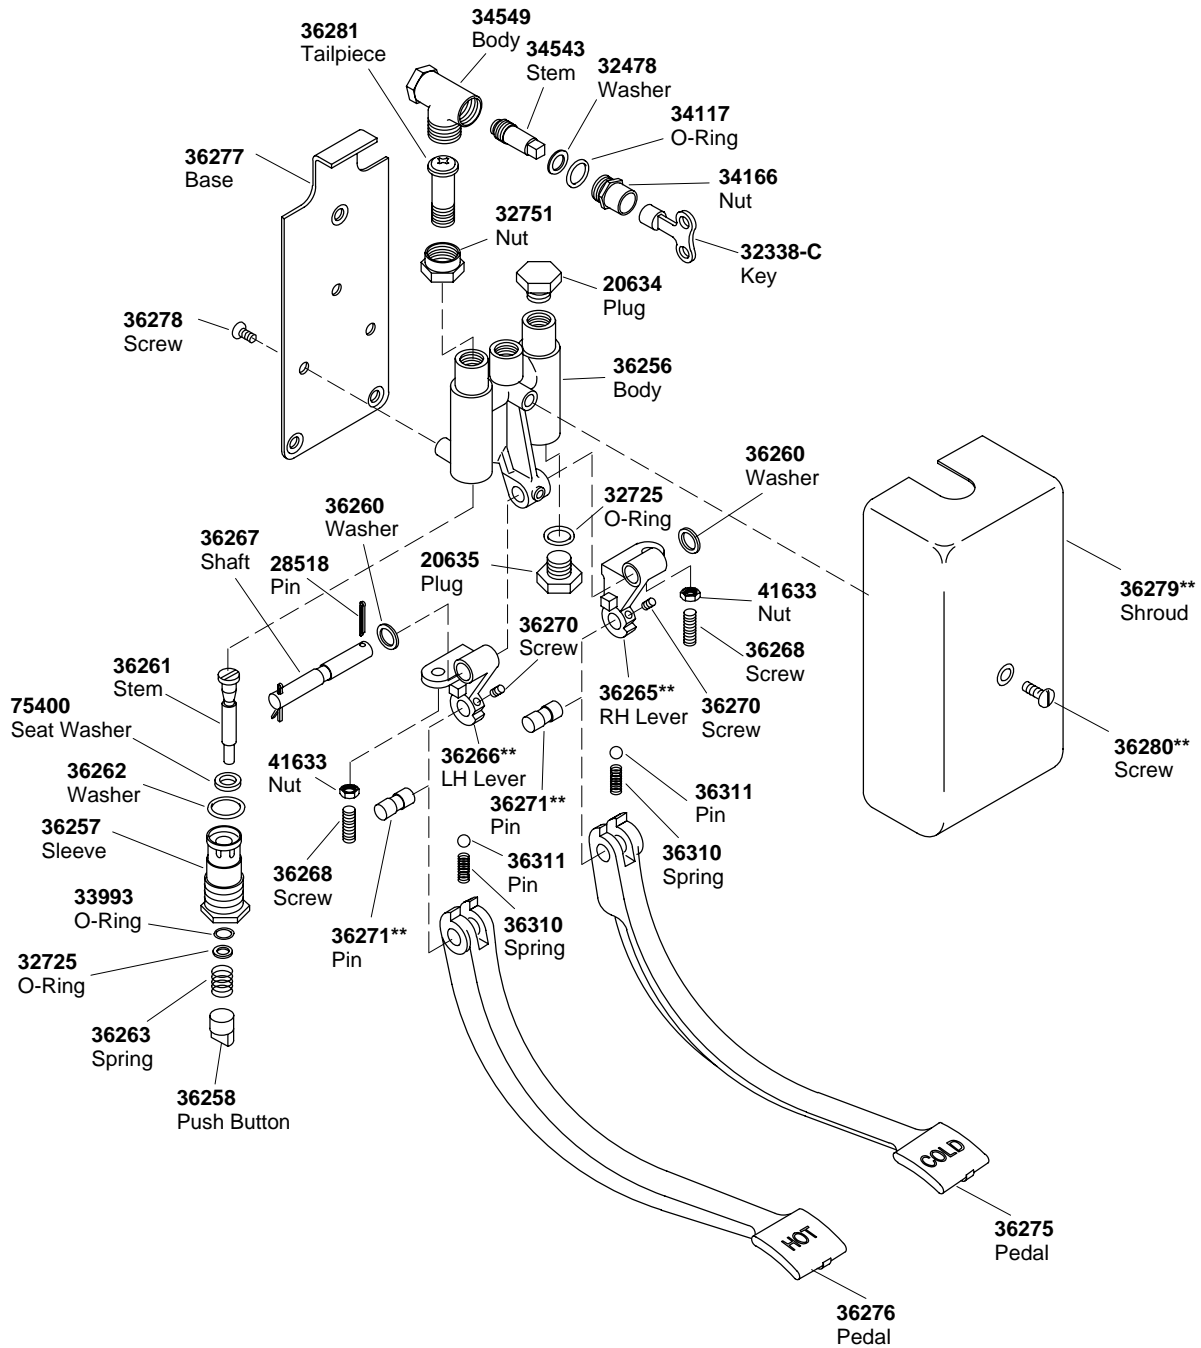

# KOHLER® SERVICE PARTS

## WALL MOUNT FOOT CONTROLS

\*\*Finish/color code must be specified when ordering.