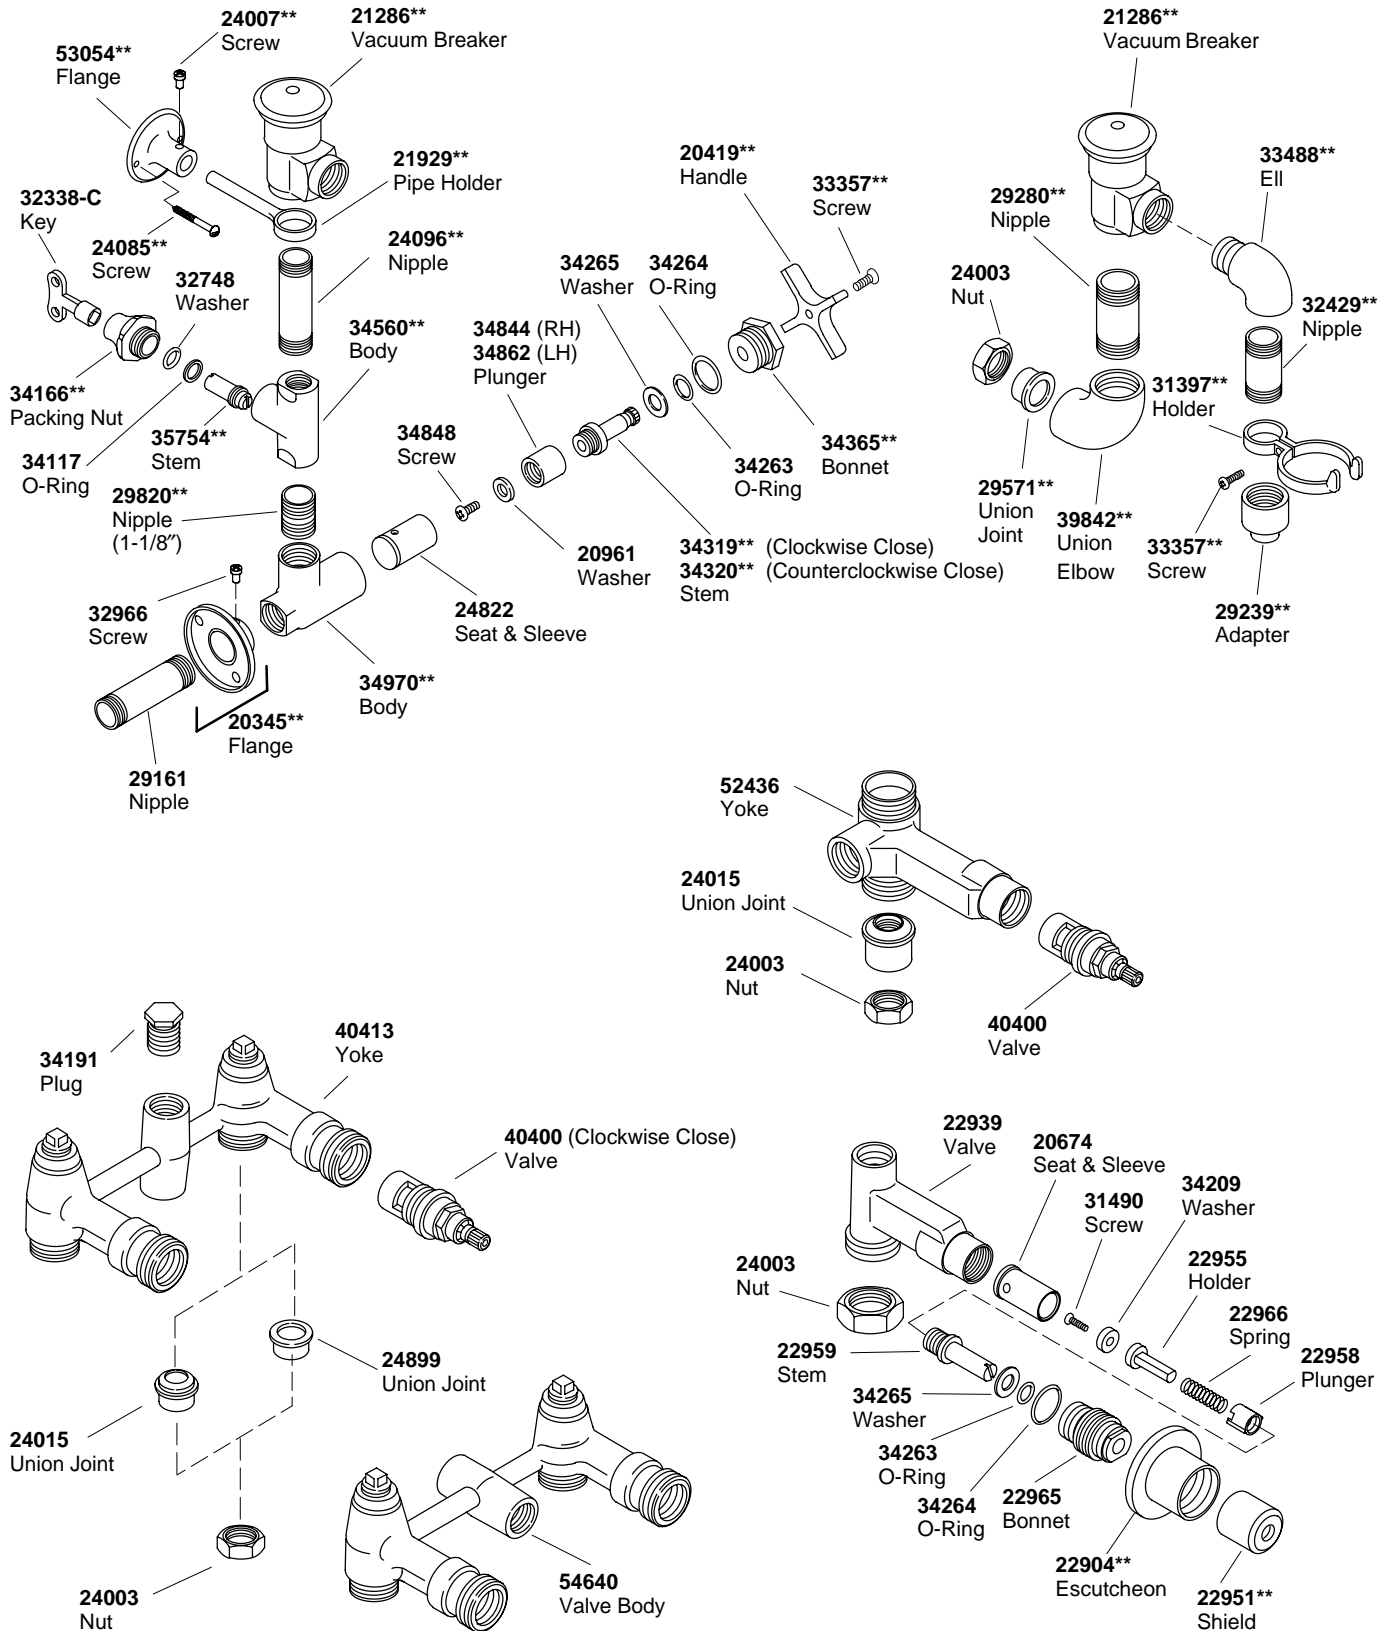

# KOHLER® SERVICE PARTS

## BEDPAN WASHER VALVE

\*\*Finish/color code must be specified when ordering.