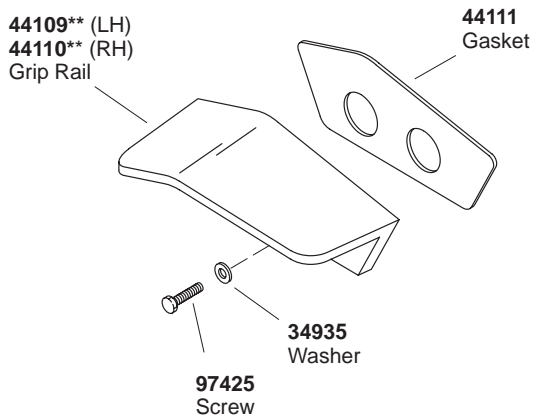

KOHLER® SERVICE PARTS

BATH/WHIRLPOOL GRIP RAILS

**Finish/color code must be specified when ordering.