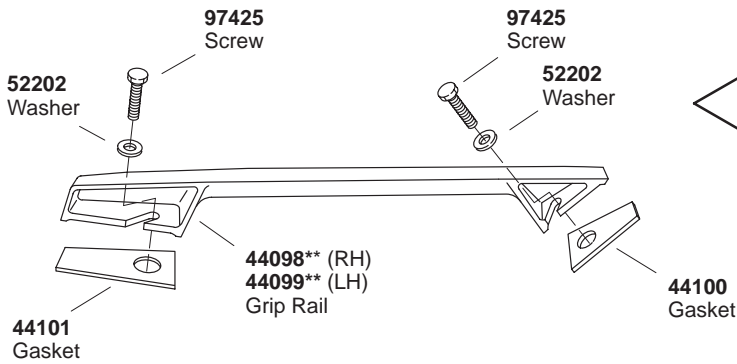

KOHLER® SERVICE PARTS

BATH/WHIRLPOOL GRIP RAILS

**Finish/color code must be specified when ordering.