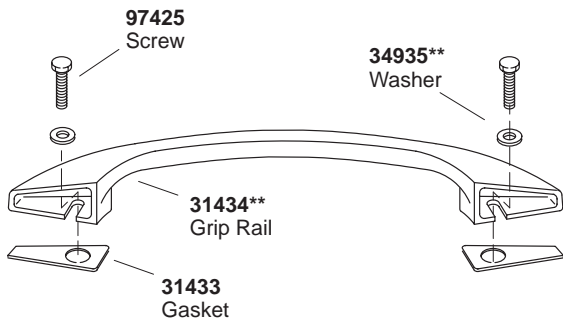

KOHLER® SERVICE PARTS

BATH/WHIRLPOOL GRIP RAILS

**Finish/color code must be specified when ordering.