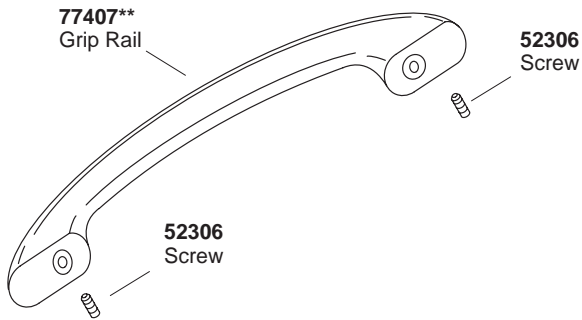

KOHLER® SERVICE PARTS

BATH/WHIRLPOOL GRIP RAILS

**Finish/color code must be specified when ordering.