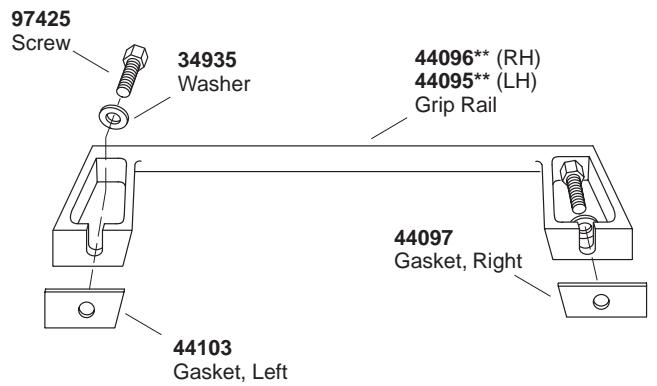

KOHLER® SERVICE PARTS

BATH/WHIRLPOOL GRIP RAILS

**Finish/color code must be specified when ordering.