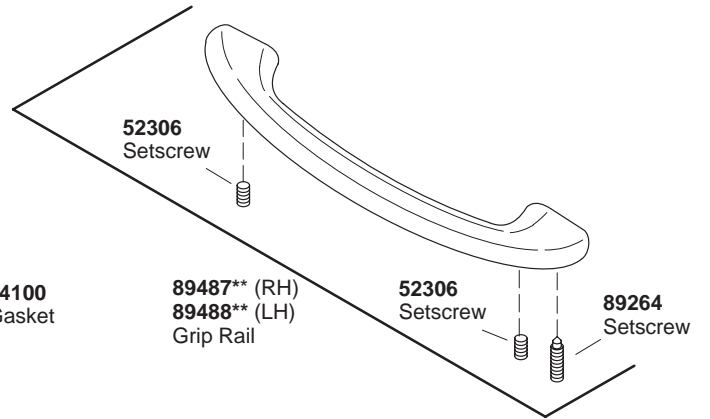

KOHLER® SERVICE PARTS

BATH/WHIRLPOOL GRIP RAILS

**Finish/color code must be specified when ordering.