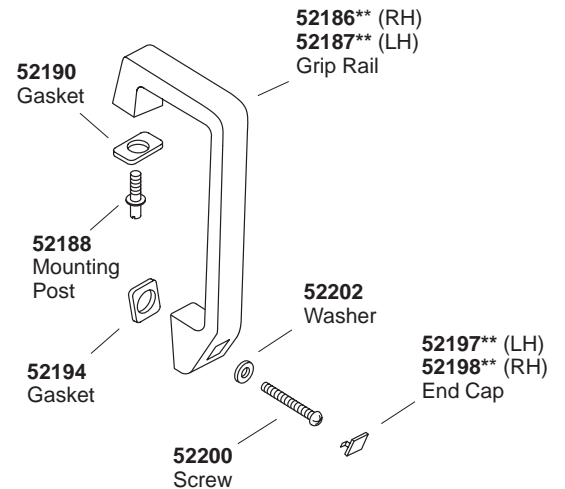

KOHLER® SERVICE PARTS

BATH/WHIRLPOOL GRIP RAILS

**Finish/color code must be specified when ordering.