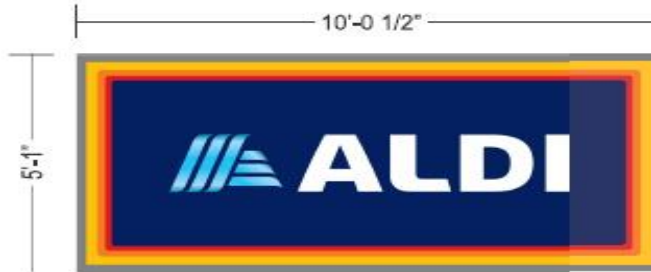

STORE NUMBER:

ALDI
11312 H Hwy 49
GULFPORT, MS

EXISTING SIGNS:

- 1 CHANNEL LETTERS
- 2 5'-1" X 10'-0 1/2" PYLON

PROPOSED SIGNS:

- 1 12'-0" X 10'-0 11/16" WALL SIGN
- 2 5'-1" X 10'-0 1/2" FACE REPLACEMENT

Face Replacement Only

EXISTING
5'-1" X 10'-0 1/2" PYLON
2" RETAINER

PROPOSED

OPTION 1

GRAPHIC DETAIL
SCALE: 1/4" = 1'-0"