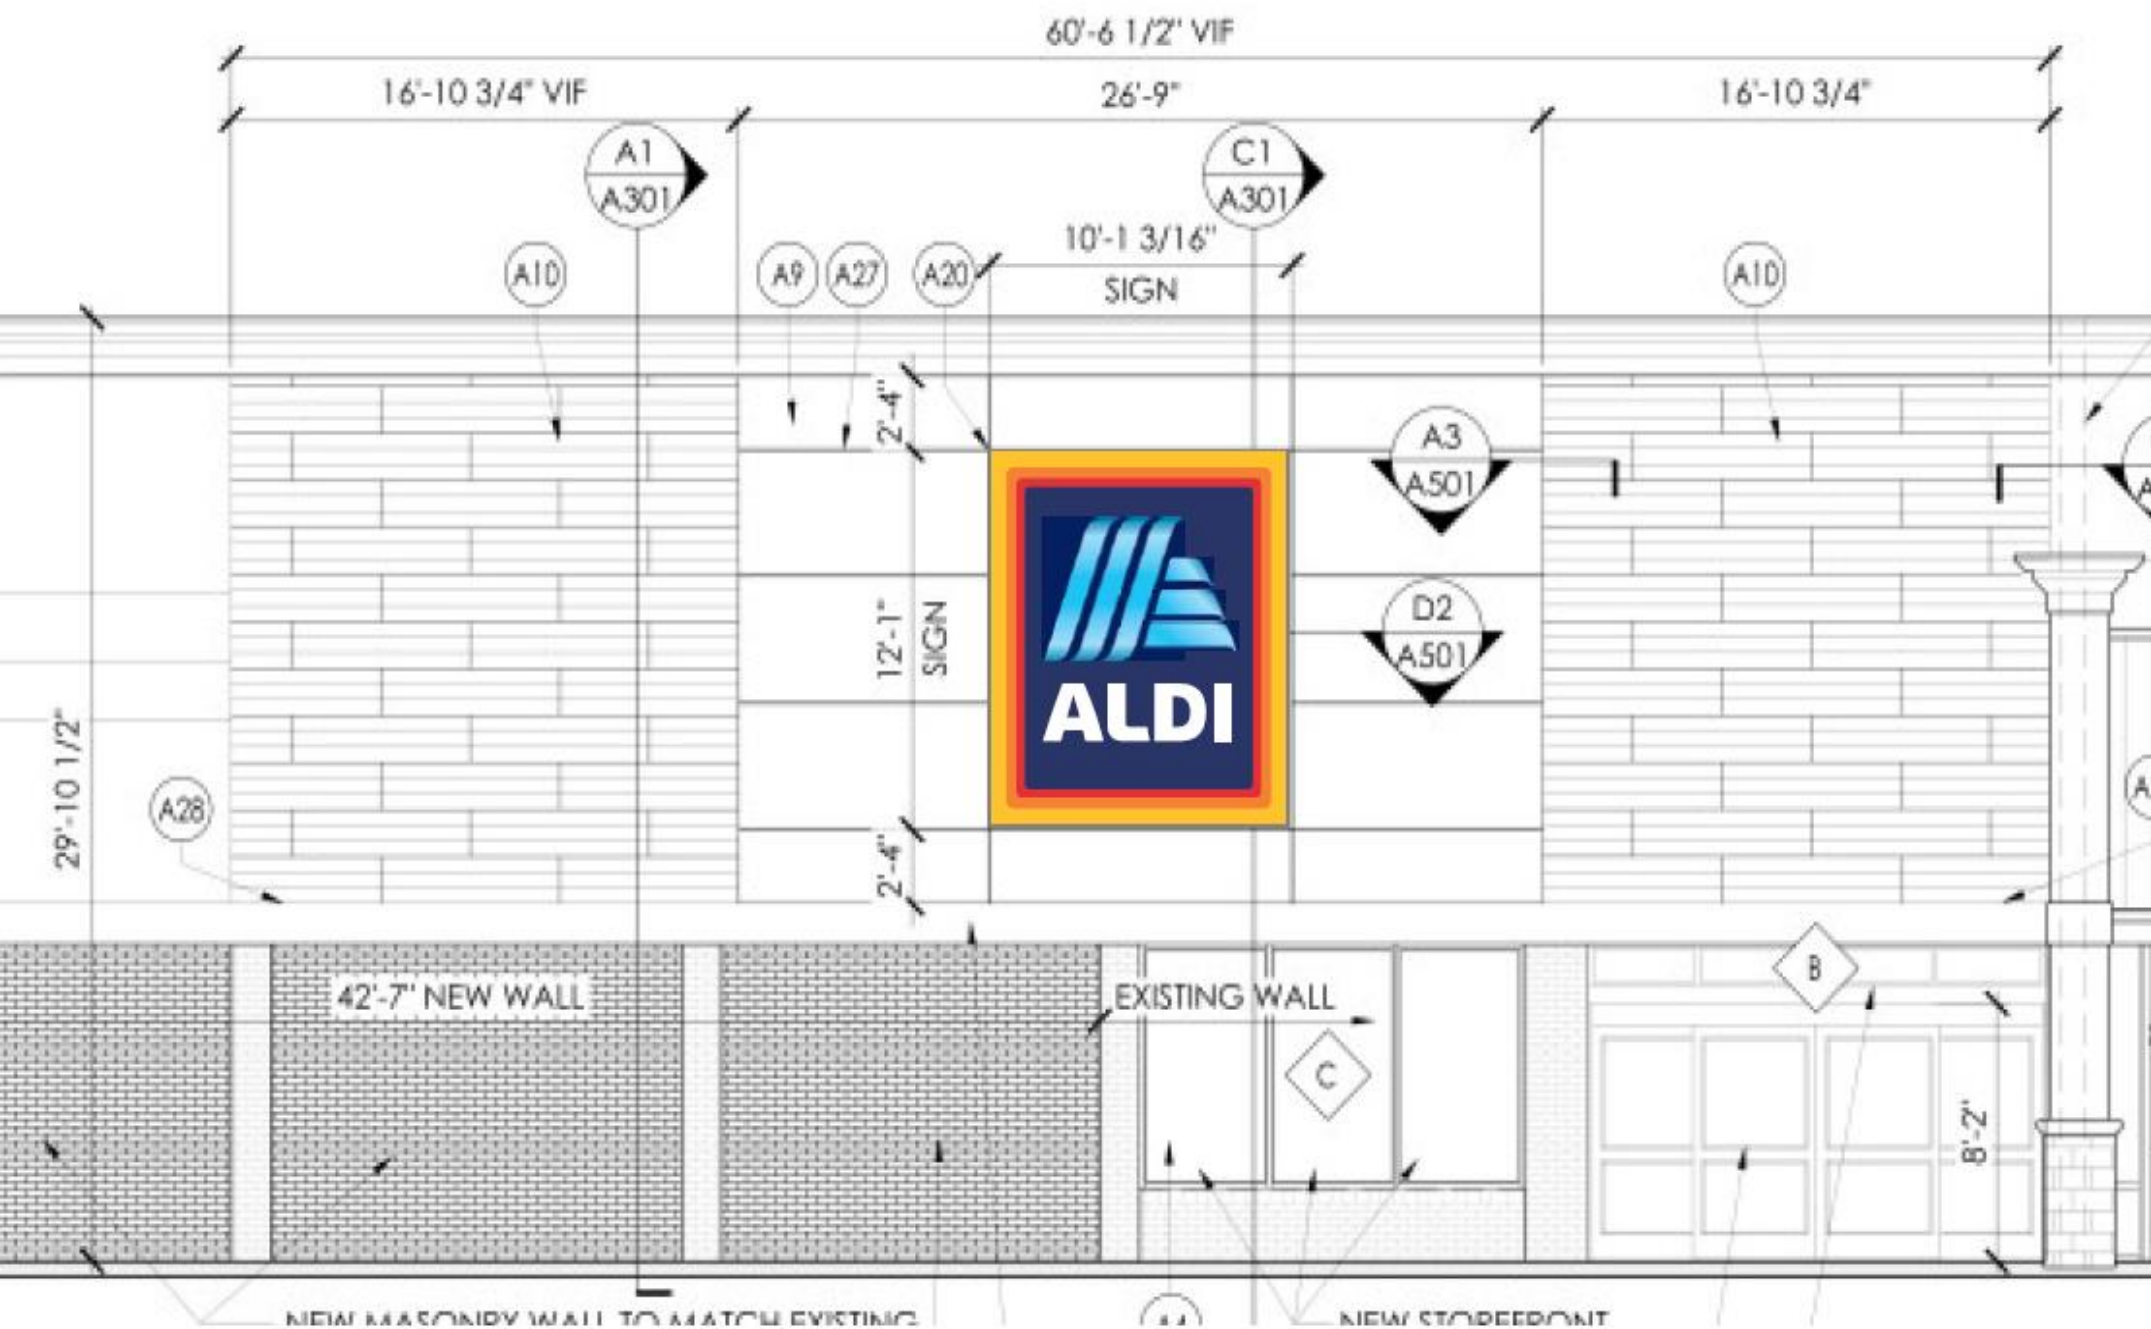

STORE NUMBER:

ALDI
11312 H Hwy 49
GULFPORT, MS

EXISTING SIGNS:

- 1 CHANNEL LETTERS
- 2 5'-1" X 10'-0 1/2" PYLON

PROPOSED SIGNS:

- 1 12'-0" X 10'-0 11/16" WALL SIGN
- 2 5'-1" X 10'-0 1/2" FACE REPLACEMENT

Face Replacement Only

EXISTING
5'-1" X 10'-0 1/2" PYLON
2" RETAINER

PROPOSED

OPTION 1

GRAPHIC DETAIL
SCALE: 1/4" = 1'-0"