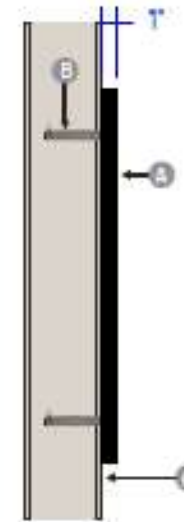

Attachment Method:

- A: Non-illuminated Molded Letters
- B: Stud Mount
- C: Wall Surface

Specifications

PDNN-21 Non-illuminated Molded Letters
Molded black acrylic letters - 1 1/2" Profile
Stooled off glass portal 1/4"
Font: Univers 67 Condensed - Bold

Colors

■ Molded black acrylic letters