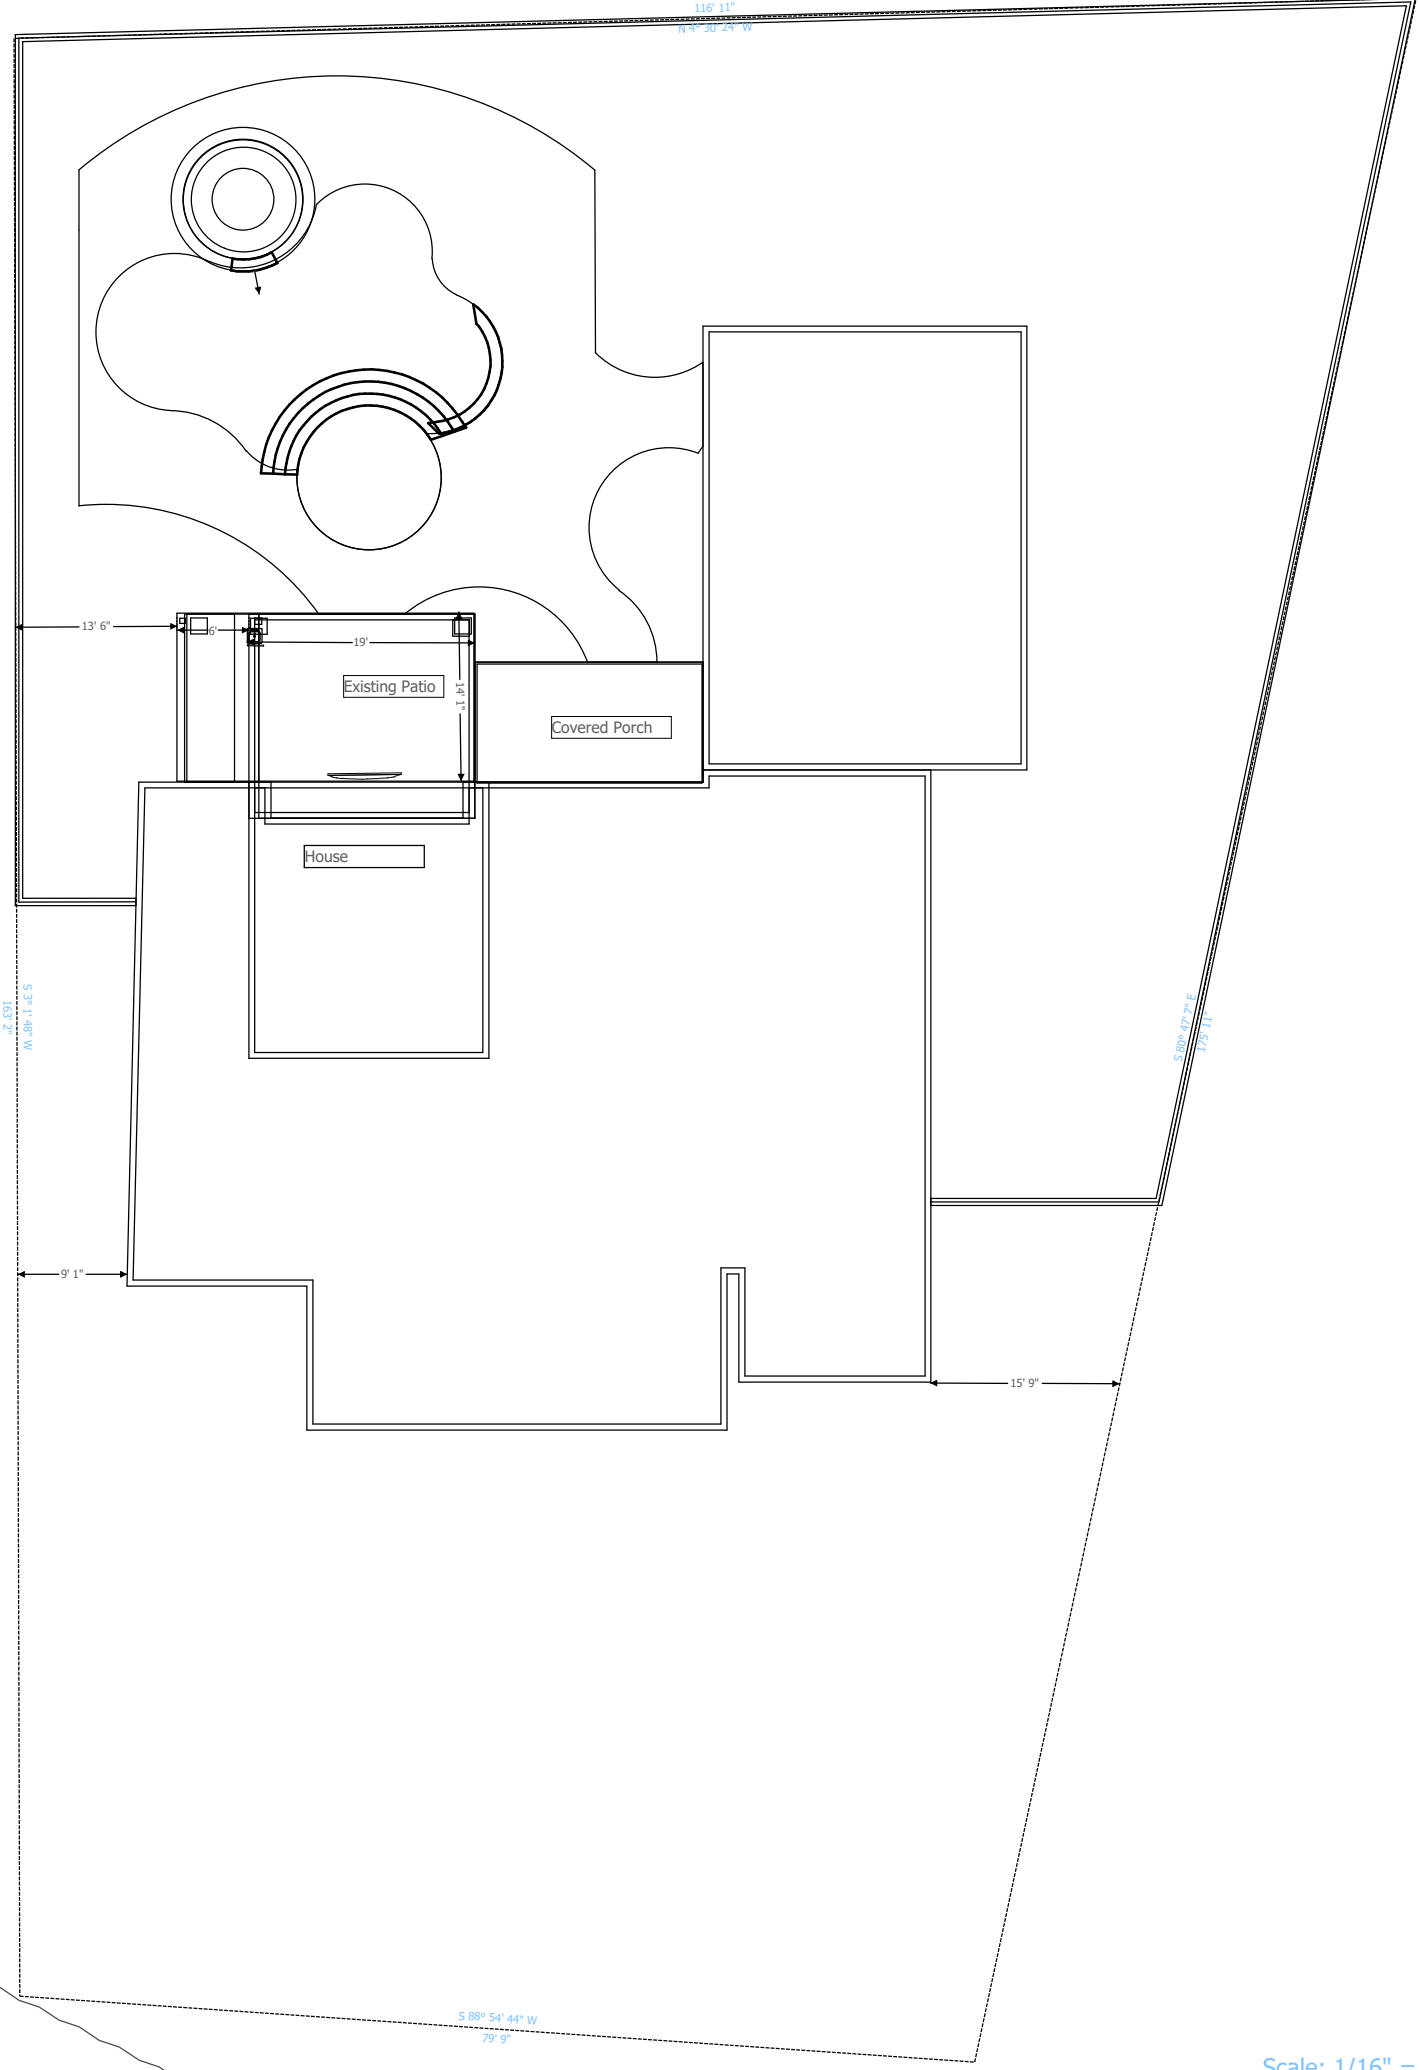

116' 11"

N 1° 20' 21" W

Z-001
MUBP-1.e.S

Z-001
MUBP-1.e.E

S 88° 54' 44" W
79' 9"

Scale: 1/16" = 1 ft.