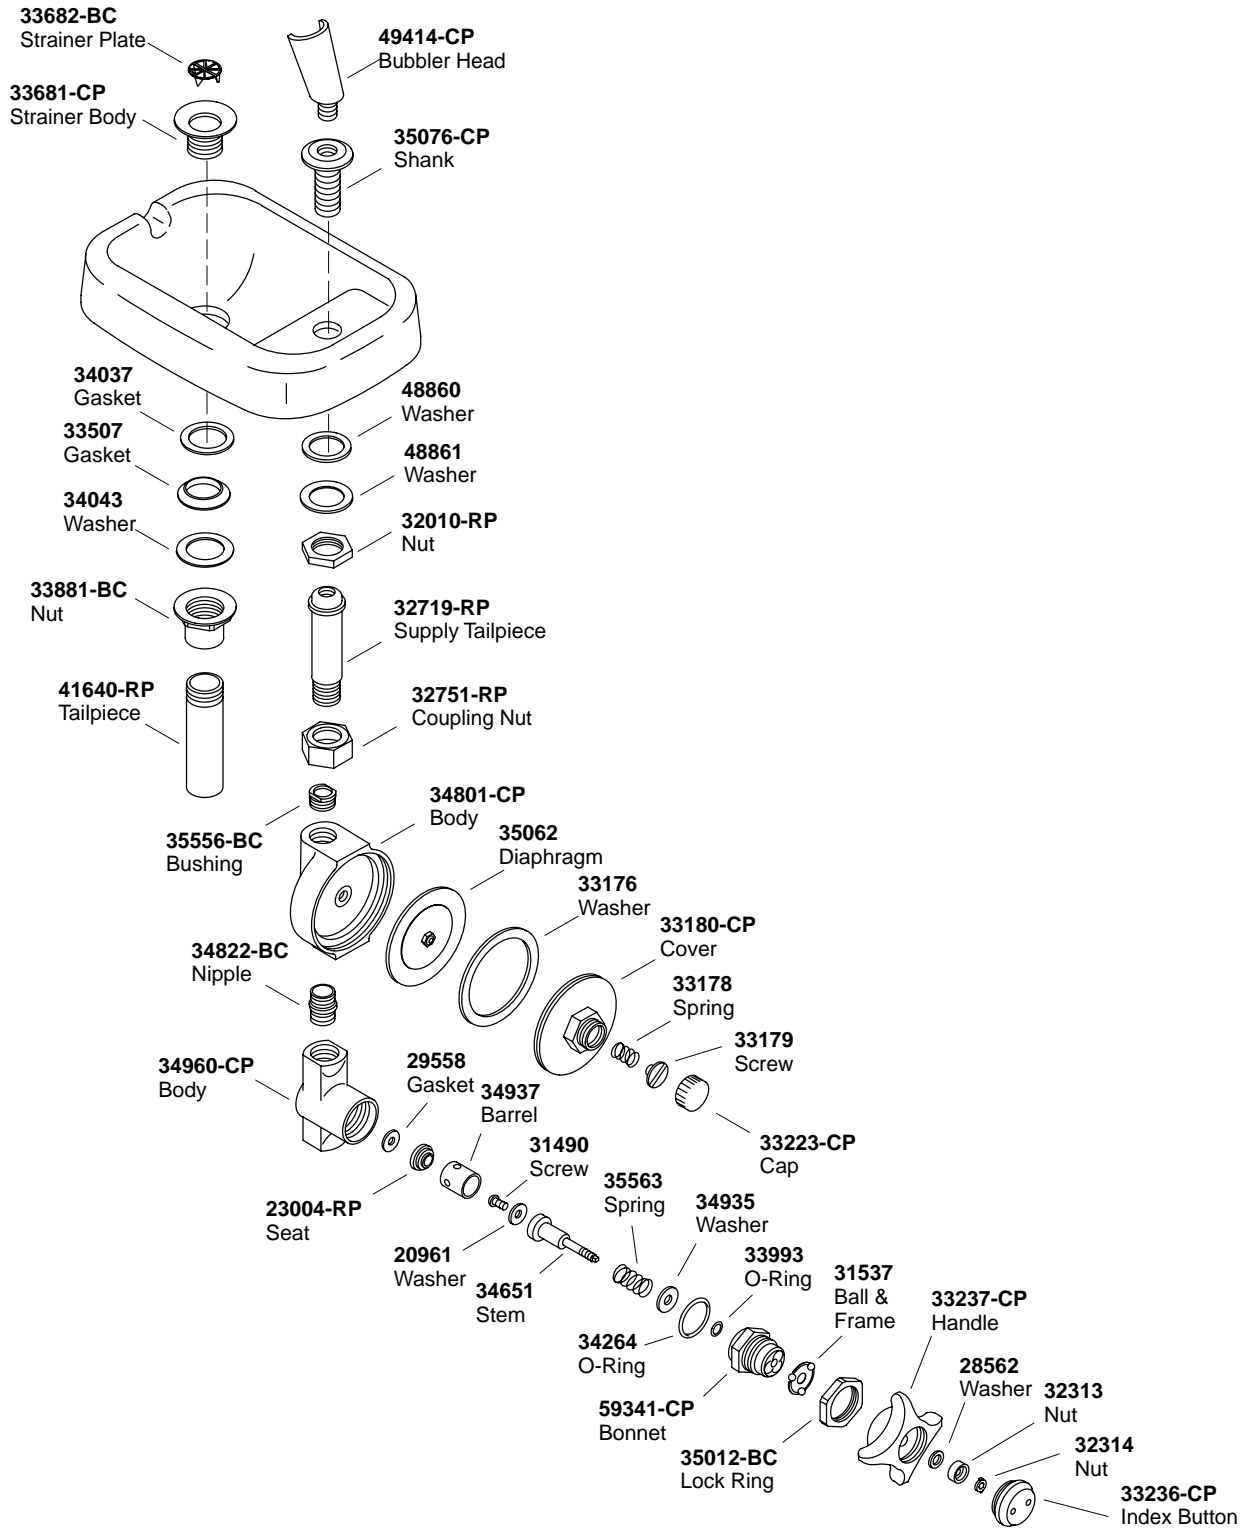

# KOHLER® SERVICE PARTS

## EDGEBROOK DRINKING FOUNTAIN

K#
K-5414-**-AA

\*\*Finish/color code must be specified when ordering.